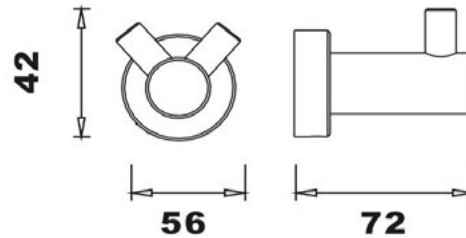

Construction	Brass
Finishes	Chrome plated
Product Type	Contemporary
Guarantee	10 years against manufacturing faults (3 Years on Serviceable Parts).

The information contained on this page was correct at date of issue. Fitting dimensions are provided as a guide only. Some variation may occur due to manufacturing tolerances. We pursue a policy of continuing improvement in design and performance of our products and so reserve the right to change specifications without prior notice.