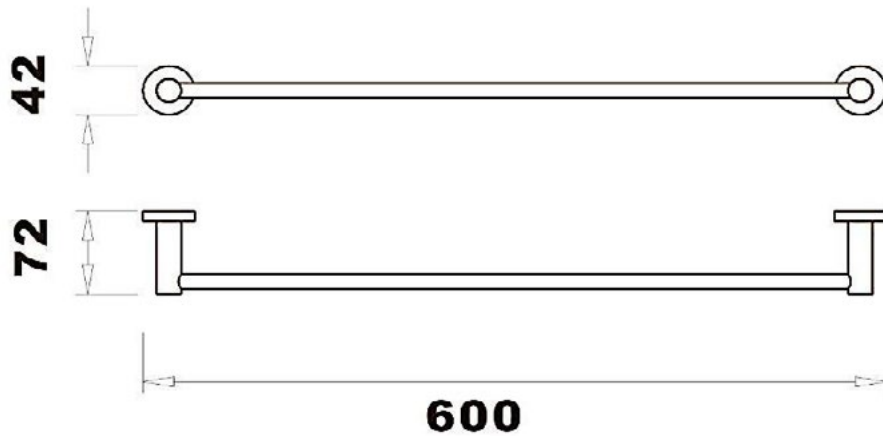

<b>Construction</b>	Brass
<b>Finishes</b>	Chrome plated
<b>Product Type</b>	Contemporary
<b>Guarantee</b>	10 years against manufacturing faults (3 Years on Serviceable Parts).

The information contained on this page was correct at date of issue. Fitting dimensions are provided as a guide only. Some variation may occur due to manufacturing tolerances. We pursue a policy of continuing improvement in design and performance of our products and so reserve the right to change specifications without prior notice.