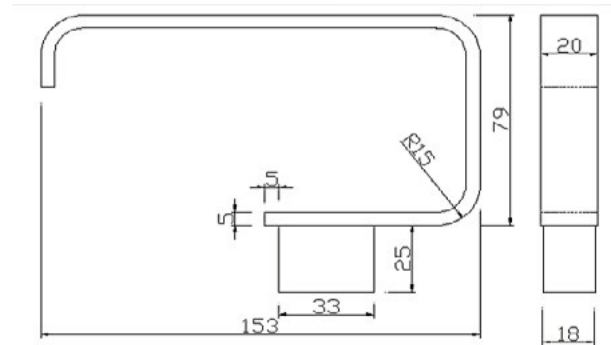

Construction
Finishes
Product Type

Brass
Brushed Brass Electro Plated
Contemporary

Guarantee

10 years against manufacturing faults (3 Years on Serviceable Parts).

The information contained on this page was correct at date of issue. Fitting dimensions are provided as a guide only. Some variation may occur due to manufacturing tolerances. We pursue a policy of continuing improvement in design and performance of our products and so reserve the right to change specifications without prior notice.