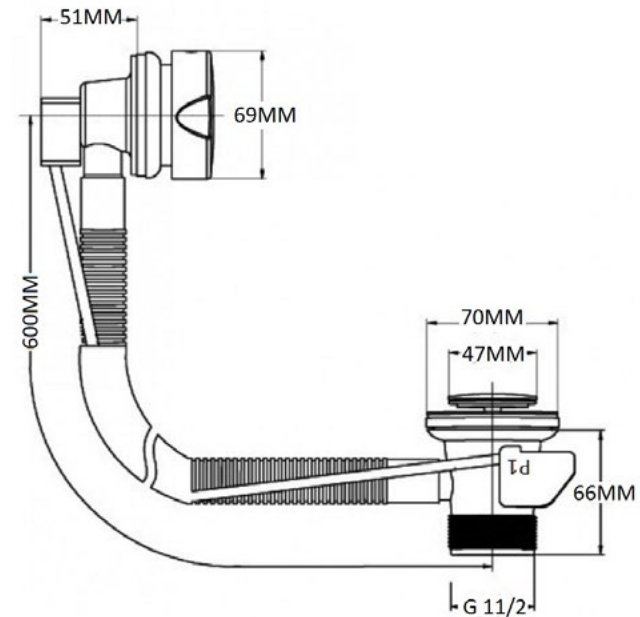

<b>Construction</b>	Zinc Alloy & ABS
<b>Plumbing systems</b>	Suitable for Plumbing Systems all
<b>Finishes</b>	Chrome plated to BS EN 248
<b>Fitting</b>	G 1 1/2"v
<b>Guarantee</b>	10 years against manufacturing faults (3 Years on Serviceable Parts).

**Additional Information** Center to center length: 60cm

The information contained on this page was correct at date of issue. Fitting dimensions are provided as a guide only. Some variation may occur due to manufacturing tolerances. We pursue a policy of continuing improvement in design and performance of our products and so reserve the right to change specifications without prior notice.