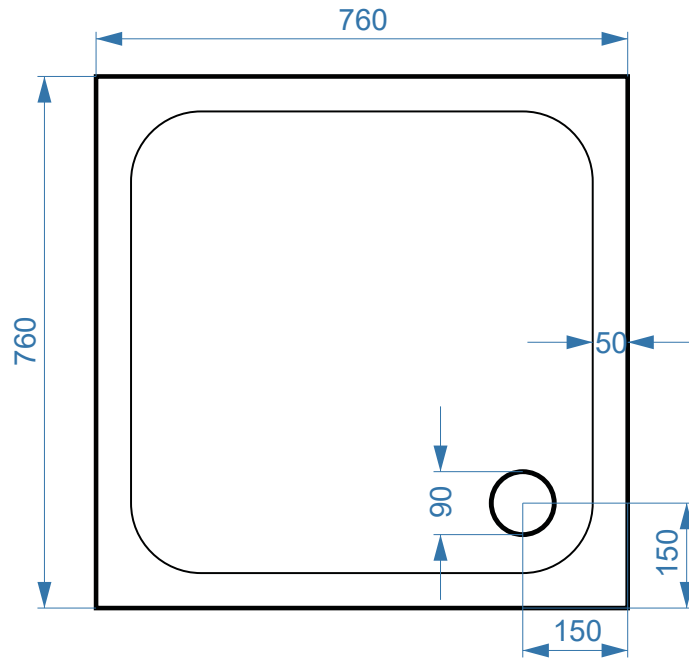

760mm Slimline ABS Stone Tray 45mm

760 x 760mm
Code: ST760SQ

- White Smooth Gloss
- 25 Year Guarantee

Waste Outlet

The information contained on this page was correct at date of issue. Fitting dimensions are provided as a guide only. Some variation may occur due to manufacturing tolerances. We pursue a policy of continuing improvement in design and performance of our products and so reserve the right to change specifications without prior notice.