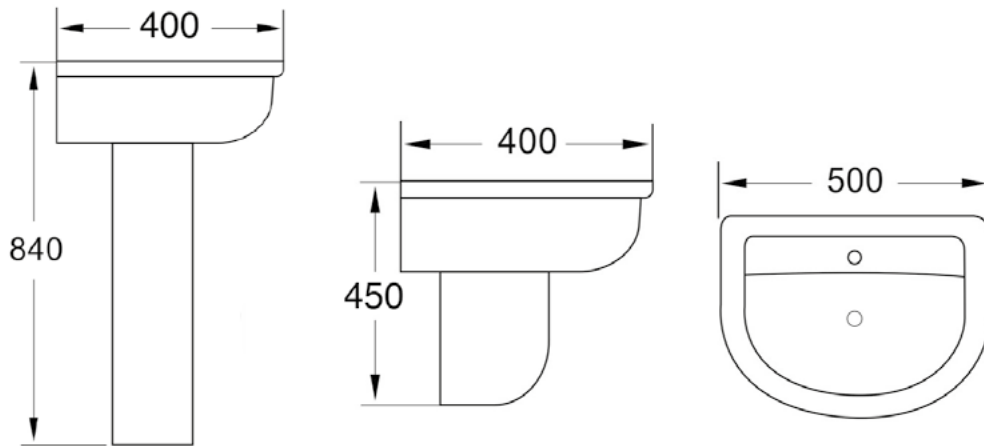

SIZE: W 500 x D 400mm

FULL PED: H 840mm

SEMI-PED: H 450mm

TAP HOLE(S): One

MATERIAL: Ceramic

COLOUR/FINISH: White Gloss

The information contained on this page was correct at date of issue. Fitting dimensions are provided as a guide only. Some variation may occur due to manufacturing tolerances. We pursue a policy of continuing improvement in design and performance of our products and so reserve the right to change specifications without prior notice.