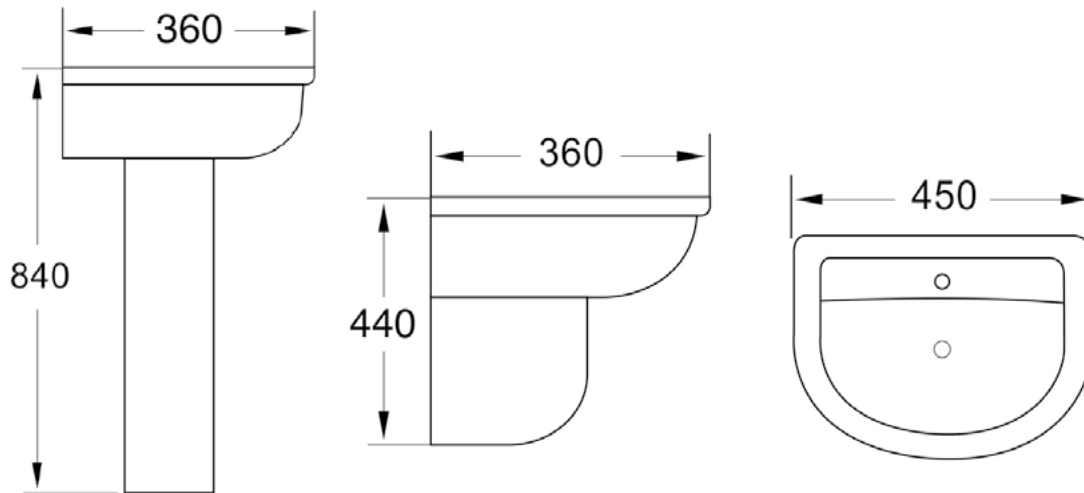

**SIZE:** W 450 x D 360mm

**FULL PED:** H 840mm

**SEMI-PED:** H 440mm

**TAP HOLE(S):** One

**MATERIAL:** Ceramic

**COLOUR/FINISH:** White Gloss

The information contained on this page was correct at date of issue. Fitting dimensions are provided as a guide only. Some variation may occur due to manufacturing tolerances. We pursue a policy of continuing improvement in design and performance of our products and so reserve the right to change specifications without prior notice.