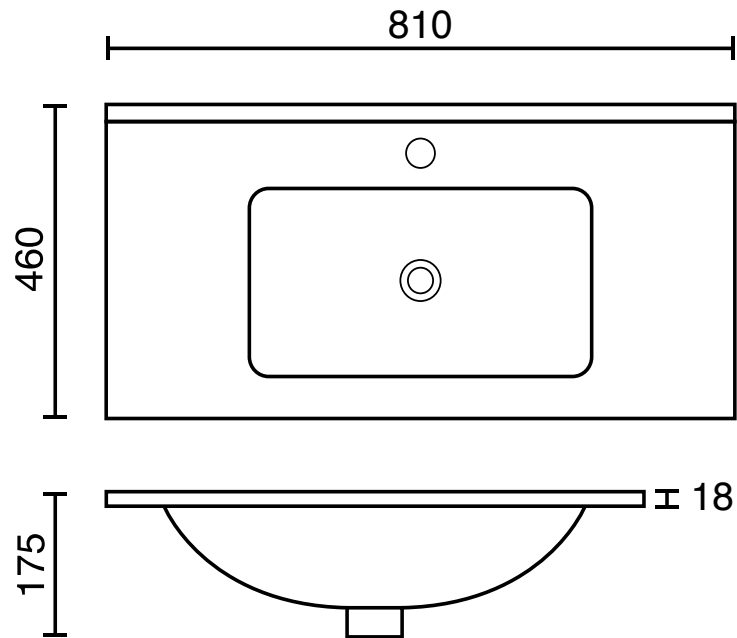

SIZE: H 18 x W 810 x D 460mm

TAP HOLE(S): One

MATERIAL: Ceramic

COLOUR/FINISH: White Gloss

The information contained on this page was correct at date of issue. Fitting dimensions are provided as a guide only. Some variation may occur due to manufacturing tolerances. We pursue a policy of continuing improvement in design and performance of our products and so reserve the right to change specifications without prior notice.