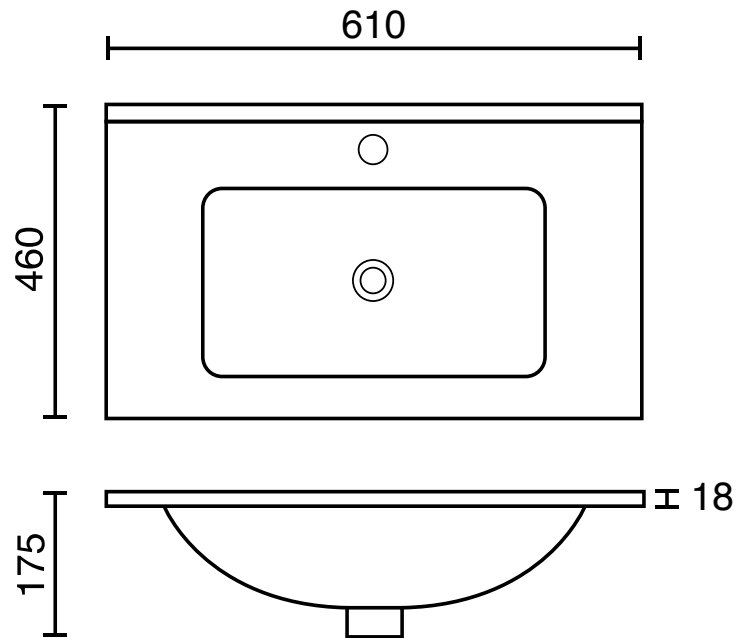

**SIZE:** H 18 x W 610 x D 460mm

**TAP HOLE(S):** One

**MATERIAL:** Ceramic

**COLOUR/FINISH:** White Gloss

The information contained on this page was correct at date of issue. Fitting dimensions are provided as a guide only. Some variation may occur due to manufacturing tolerances. We pursue a policy of continuing improvement in design and performance of our products and so reserve the right to change specifications without prior notice.