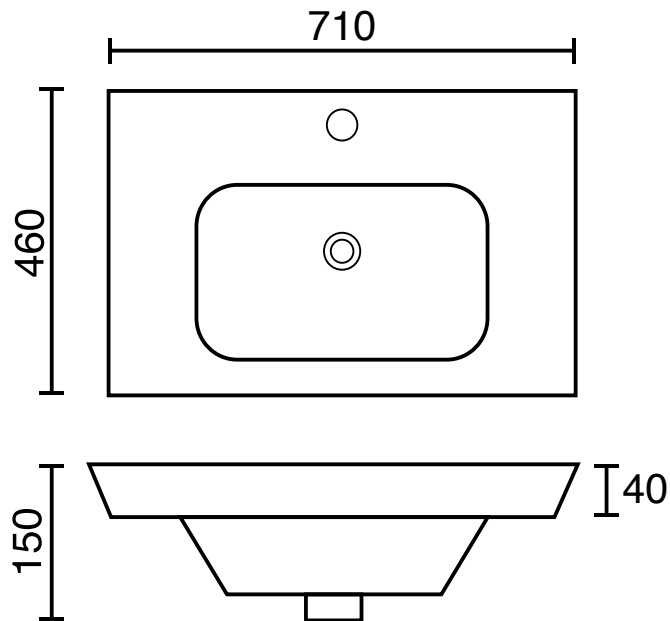

SIZE: H 40 x W 710 x D 460mm

TAP HOLE(S): One

MATERIAL: Ceramic

COLOUR/FINISH: White Gloss

The information contained on this page was correct at date of issue. Fitting dimensions are provided as a guide only. Some variation may occur due to manufacturing tolerances. We pursue a policy of continuing improvement in design and performance of our products and so reserve the right to change specifications without prior notice.