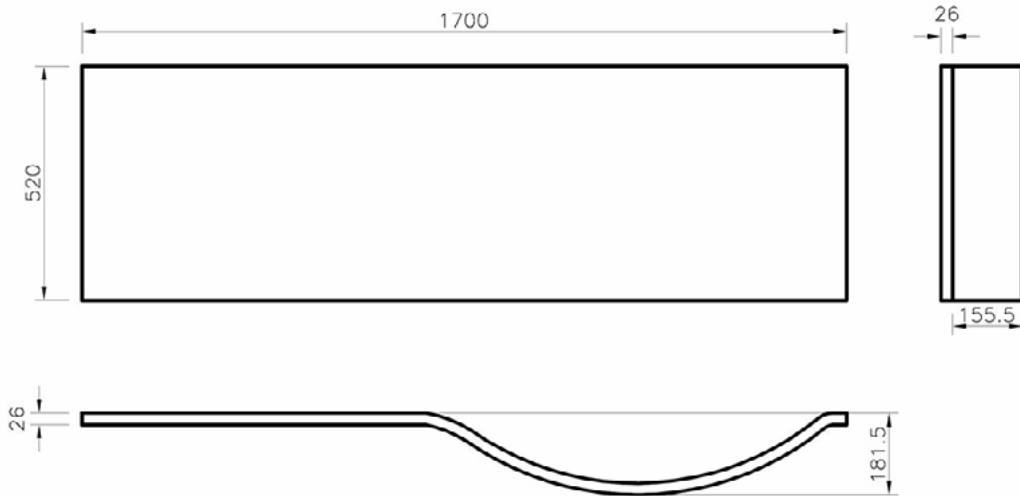

P Shape 1700 Front Panel

Size: L 1700 x W 181.5 x H 520mm

Available in the following sizes

- 1500mm
- 1700mm

Left Hand Version Shown

The information contained on this page was correct at date of issue. Fitting dimensions are provided as a guide only. Some variation may occur due to manufacturing tolerances. We pursue a policy of continuing improvement in design and performance of our products and so reserve the right to change specifications without prior notice.