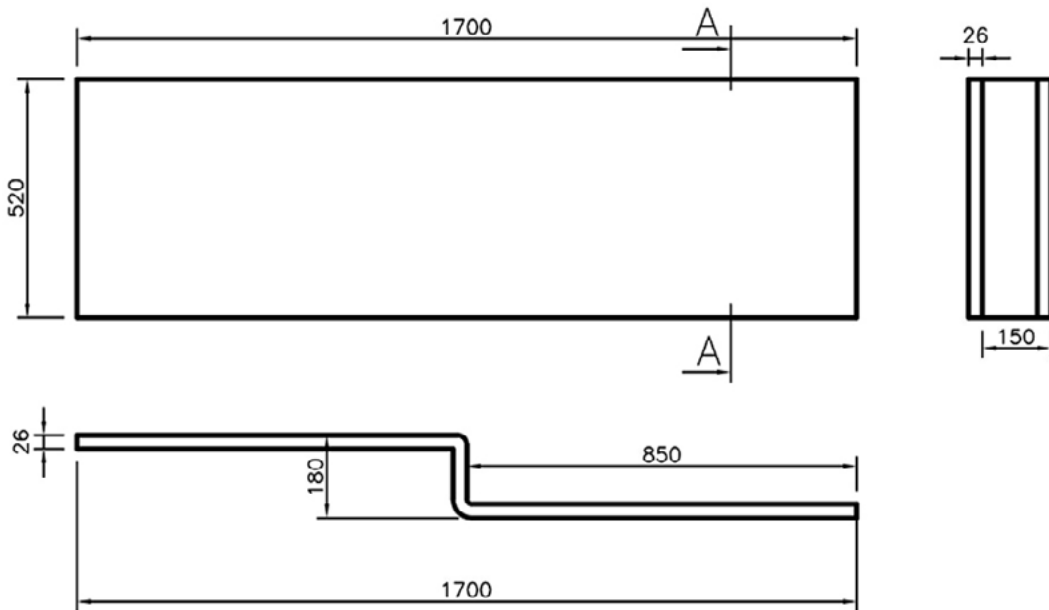

L Shape 1700 Front Panel

Size: L 1700 x W 180 x H 520mm

Left Hand Version Shown

The information contained on this page was correct at date of issue. Fitting dimensions are provided as a guide only. Some variation may occur due to manufacturing tolerances. We pursue a policy of continuing improvement in design and performance of our products and so reserve the right to change specifications without prior notice.