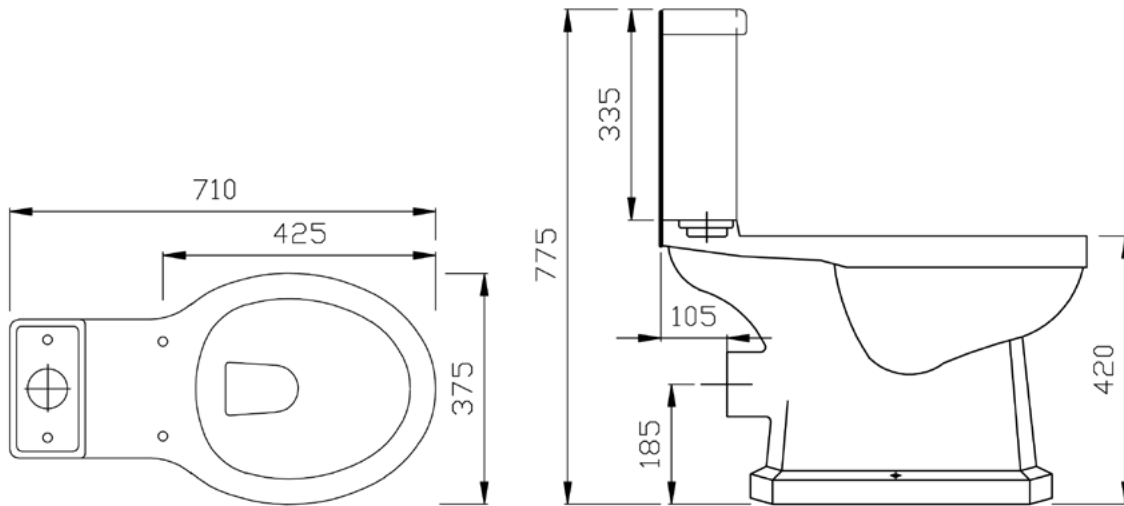

# Adare Close Coupled Open Back Toilet Pan & Cistern

**SIZE:** H 775 x W 480 x D 710mm

**MATERIAL:** Ceramic

**COLOUR/FINISH:** White Gloss

**FITTINGS:** Dual Flush & Ceramic Lever

The information contained on this page was correct at date of issue. Fitting dimensions are provided as a guide only. Some variation may occur due to manufacturing tolerances. We pursue a policy of continuing improvement in design and performance of our products and so reserve the right to change specifications without prior notice.