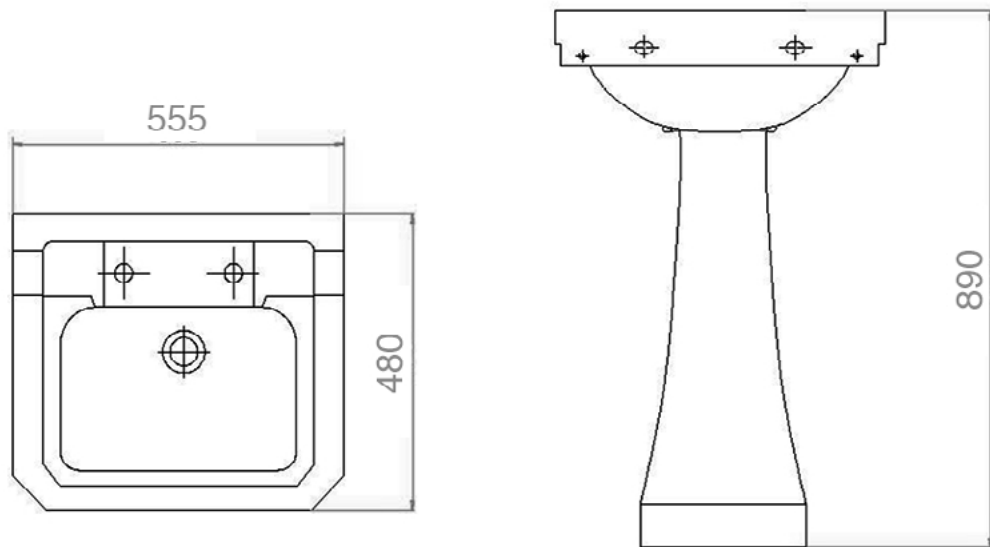

**SIZE:** H 890 x W 555 x D 480mm

**TAP HOLE(S):** One & Two

**MATERIAL:** Ceramic

**COLOUR/FINISH:** White Gloss

The information contained on this page was correct at date of issue. Fitting dimensions are provided as a guide only. Some variation may occur due to manufacturing tolerances. We pursue a policy of continuing improvement in design and performance of our products and so reserve the right to change specifications without prior notice.