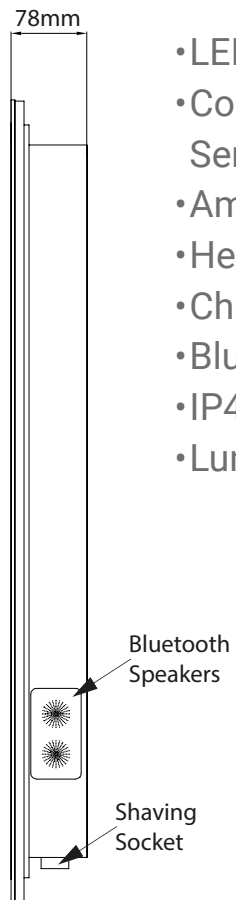

Size: H 800 x W 600 x 45mm

- LED Mirror
- Cool / Warm Light Adjusting Touch Sensor with Memory Function
- Ambient Lighting
- Heated Demister Pad
- Charging Socket
- Bluetooth Audio
- IP44
- Lumens (Lm) 2363

portrait

*Press & hold touch sensor to change from cool to warm lighting.