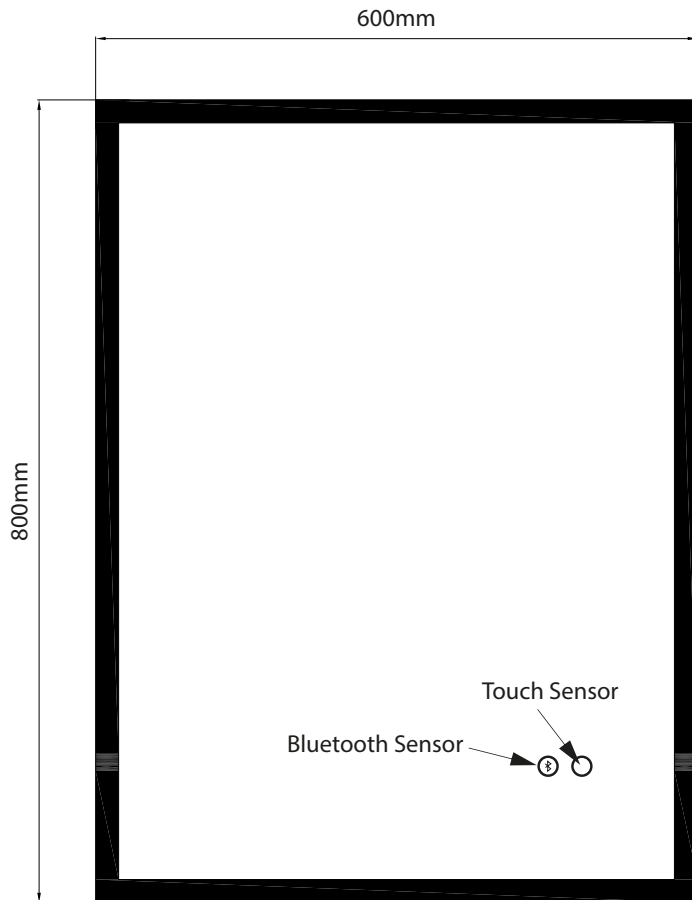

Size: H 800 x W 600 x 45mm

- LED Mirror
- Cool / Warm Light Adjusting Touch Sensor with Memory Function
- Ambient Lighting
- Heated Demister Pad
- Charging Socket
- Bluetooth Audio
- IP44
- Lumens (Lm) 2363

portrait

*Press & hold touch sensor to change from cool to warm lighting.