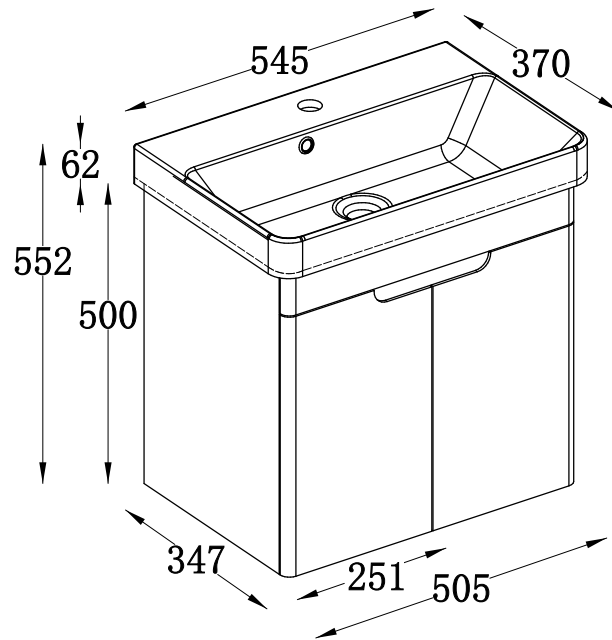

SIZE: H 550 x W 550 x D 370mm

TAP HOLE(S): One

BASIN MATERIAL: Ceramic

UNIT FINISH: Gloss/Matt

Unit available in the following

The information contained on this page was correct at date of issue. Fitting dimensions are provided as a guide only. Some variation may occur due to manufacturing tolerances. We pursue a policy of continuing improvement in design and performance of our products and so reserve the right to change specifications without prior notice.