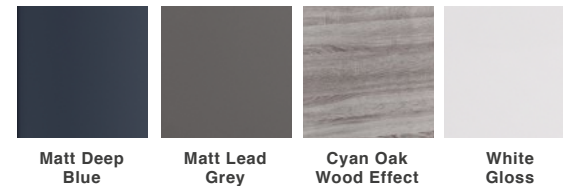

SIZE: H 520 x W 500 x D 420mm

TAP HOLE(S): One

BASIN MATERIAL: Resin

UNIT FINISH: Gloss/Matt/Wood Effect

Unit available in the following

The information contained on this page was correct at date of issue. Fitting dimensions are provided as a guide only. Some variation may occur due to manufacturing tolerances. We pursue a policy of continuing improvement in design and performance of our products and so reserve the right to change specifications without prior notice.