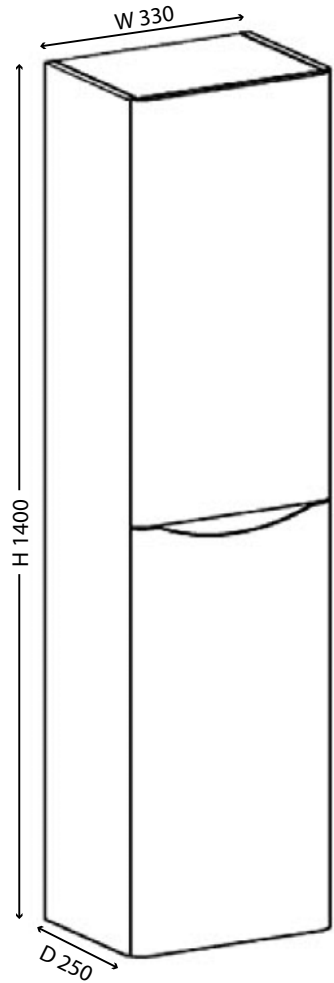

Sofia 2 Door Wall Mounted Tall Boy RH Hinge

SIZE: H 1400 x W 330 x D 250mm

UNIT FINISH: Gloss/Matt/Wood Effect

SHELVES: 4 Shelf Levels

PLACEMENT: Right Hand Hinge Only

Unit available in the following

The information contained on this page was correct at date of issue. Fitting dimensions are provided as a guide only. Some variation may occur due to manufacturing tolerances. We pursue a policy of continuing improvement in design and performance of our products and so reserve the right to change specifications without prior notice.