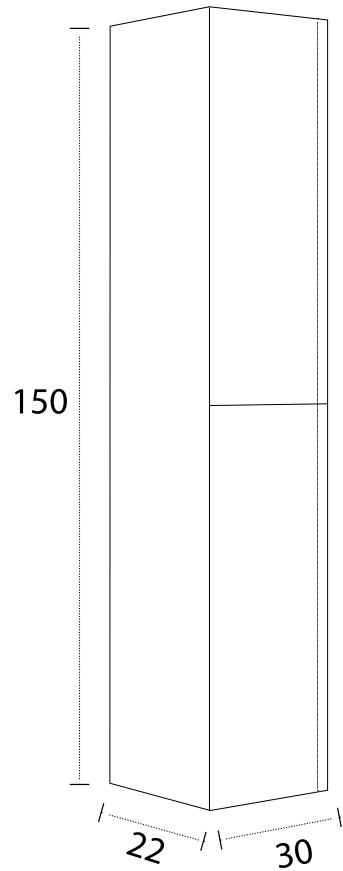

Madison / Hampton 2 Door Wall Mounted Tall Boy

SIZE: H 1500 x W 310 x D 240mm

UNIT FINISH: Gloss/Matt/Wood

SHELVES: 4 Shelf Levels

REVERSIBLE: Left and Right hand opening

Unit available in the following

The information contained on this page was correct at date of issue. Fitting dimensions are provided as a guide only. Some variation may occur due to manufacturing tolerances. We pursue a policy of continuing improvement in design and performance of our products and so reserve the right to change specifications without prior notice.