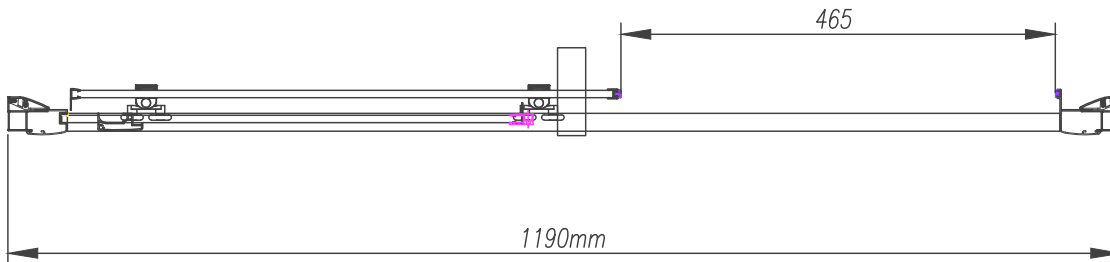

### Size (mm) - 1200

Lifetime Guarantee (Subject to within Terms and Conditions)

- **8mm** Toughened Safety Glass to EN12150 and CE Approved (8mm Fixed and 8mm Moving Glass)
- MYSHIELD Easy Clean Glass and High Polished Chrome Profiles
- 1950mm High
- Chrome Magnetic Closing Strips
- Smooth Glide Double Quick Release Stainless Steel Rollers
- Quality Chrome Double Handle
- Concealed Cover Strips
- Reversible Door & Easy to Install
- Extension Profile Available – Extra 20mm

All shower doors, wetroom panels & bath screens feature MyShield Easy Clean Glass, this helps to prevent the build up of lime scale, dirt and soap allowing the glass to be easily cleaned.

The information contained on this page was correct at date of issue. Fitting dimensions are provided as a guide only. Some variation may occur due to manufacturing tolerances. We pursue a policy of continuing improvement in design and performance of our products and so reserve the right to change specifications without prior notice.