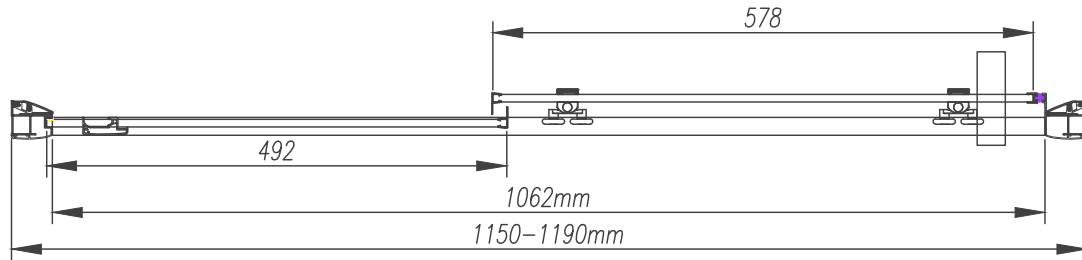

### Size (mm) - 1200

Lifetime Guarantee (Subject to within Terms and Conditions)

- **8mm** Toughened Safety Glass to EN12150 and CE Approved (8mm Fixed and 8mm Moving Glass)
- MYSHIELD Easy Clean Glass and High Polished Chrome Profiles
- 1950mm High
- Chrome Magnetic Closing Strips
- Smooth Glide Double Quick Release Stainless Steel Rollers
- Quality Chrome Double Handle
- Concealed Cover Strips
- Reversible Door & Easy to Install
- Extension Profile Available – Extra 20mm

All shower doors, wetroom panels & bath screens feature MyShield Easy Clean Glass, this helps to prevent the build up of lime scale, dirt and soap allowing the glass to be easily cleaned.

The information contained on this page was correct at date of issue. Fitting dimensions are provided as a guide only. Some variation may occur due to manufacturing tolerances. We pursue a policy of continuing improvement in design and performance of our products and so reserve the right to change specifications without prior notice.