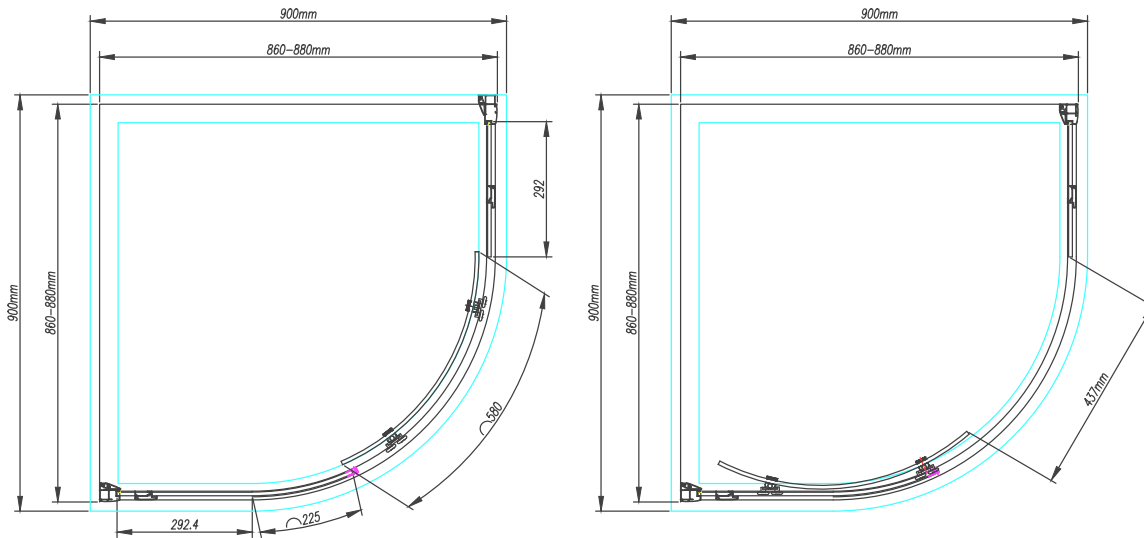

Size (mm) - 900

Lifetime Guarantee (Subject to within Terms and Conditions)

- **8mm** Toughened Safety Glass to EN12150 and CE Approved (8mm Fixed and 8mm Moving Glass)
- MYSHIELD Easy Clean Glass and High Polished Chrome Profiles
- 1950mm High
- Smooth Glide Double Quick Release Stainless Steel Rollers
- Quality Chrome Double Handle
- Concealed Cover Strips
- Reversible Door & Easy to Install
- Extension Profile Available – Extra 20mm

All shower doors, wetroom panels & bath screens feature MyShield Easy Clean Glass, this helps to prevent the build up of lime scale, dirt and soap allowing the glass to be easily cleaned.

The information contained on this page was correct at date of issue. Fitting dimensions are provided as a guide only. Some variation may occur due to manufacturing tolerances. We pursue a policy of continuing improvement in design and performance of our products and so reserve the right to change specifications without prior notice.