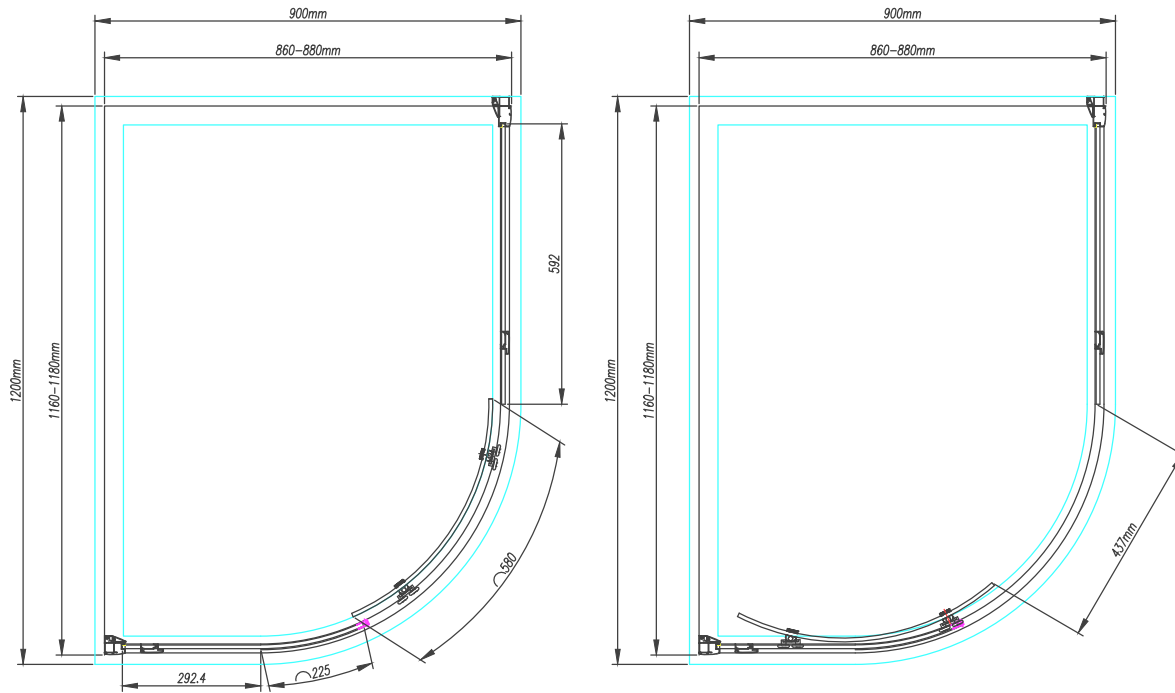

Size (mm) - 1200 x 900

Lifetime Guarantee (Subject to within Terms and Conditions)

- **8mm** Toughened Safety Glass to EN12150 and CE Approved (8mm Fixed and 8mm Moving Glass)
- MYSHIELD Easy Clean Glass and High Polished Chrome Profiles
- 1950mm High
- Smooth Glide Double Quick Release Stainless Steel Rollers
- Quality Chrome Double Handle
- Concealed Cover Strips
- Reversible Door & Easy to Install
- Extension Profile Available – Extra 20mm

All shower doors, wetroom panels & bath screens feature MyShield Easy Clean Glass, this helps to prevent the build up of lime scale, dirt and soap allowing the glass to be easily cleaned.

The information contained on this page was correct at date of issue. Fitting dimensions are provided as a guide only. Some variation may occur due to manufacturing tolerances. We pursue a policy of continuing improvement in design and performance of our products and so reserve the right to change specifications without prior notice.