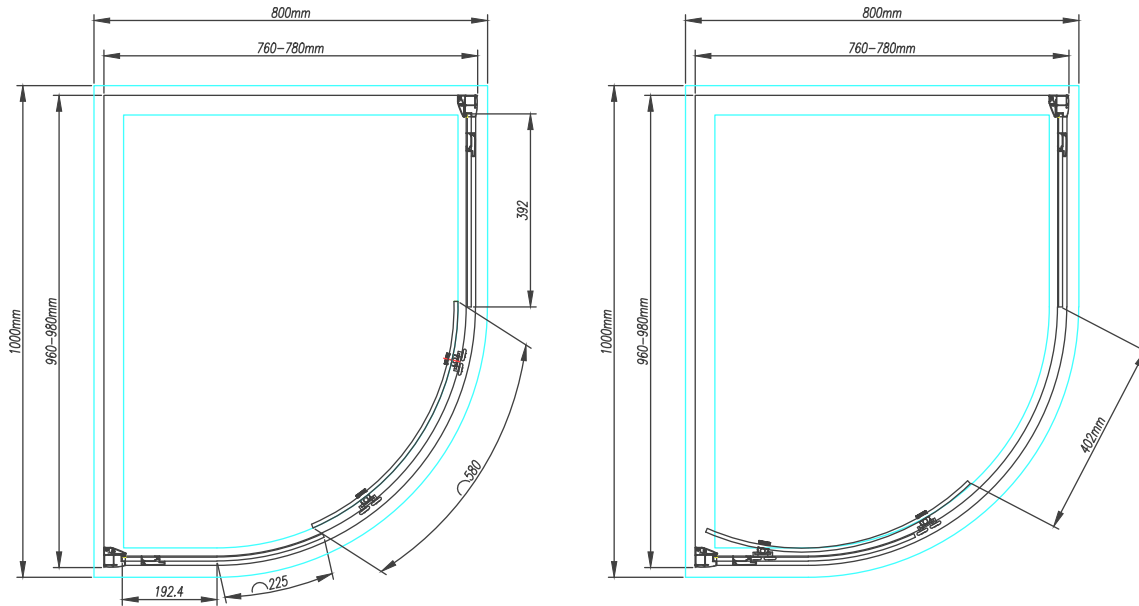

Size (mm) - 1000 x 800

Lifetime Guarantee (Subject to within Terms and Conditions)

- **8mm** Toughened Safety Glass to EN12150 and CE Approved (8mm Fixed and 8mm Moving Glass)
- MYSHIELD Easy Clean Glass and High Polished Chrome Profiles
- 1950mm High
- Smooth Glide Double Quick Release Stainless Steel Rollers
- Quality Chrome Double Handle
- Concealed Cover Strips
- Reversible Door & Easy to Install
- Extension Profile Available – Extra 20mm

All shower doors, wetroom panels & bath screens feature MyShield Easy Clean Glass, this helps to prevent the build up of lime scale, dirt and soap allowing the glass to be easily cleaned.

The information contained on this page was correct at date of issue. Fitting dimensions are provided as a guide only. Some variation may occur due to manufacturing tolerances. We pursue a policy of continuing improvement in design and performance of our products and so reserve the right to change specifications without prior notice.