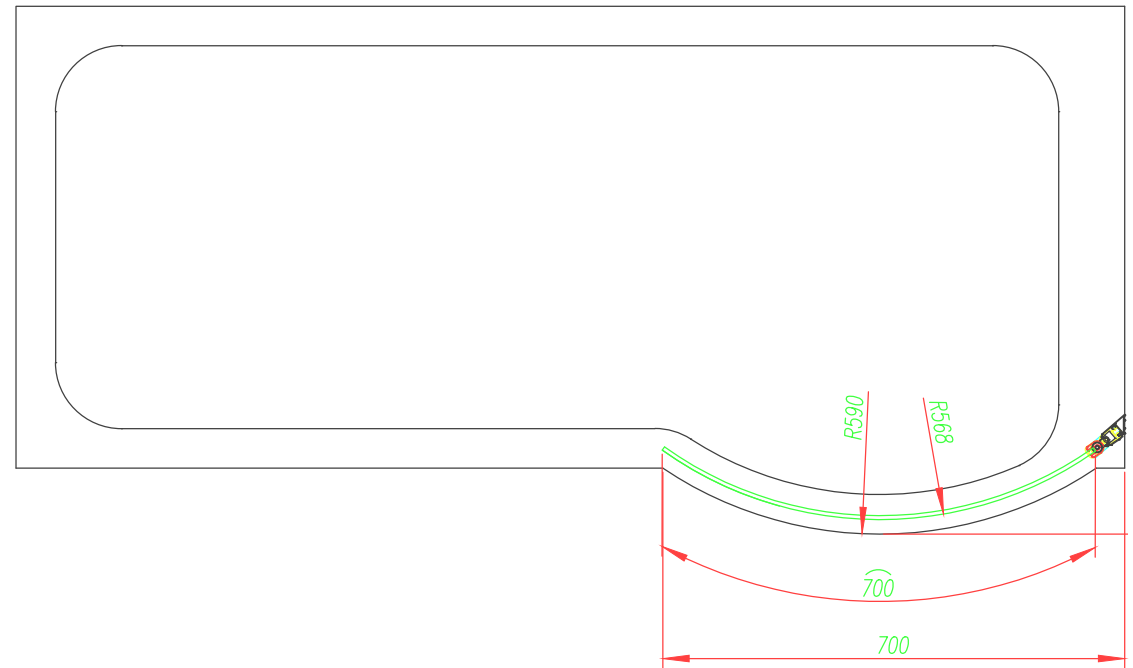

P Shape Bath Screen

PRODUCT: P Shape Bath Screen

CODE: PSHAPEBS

SIZE: H 1400 x W 700

The information contained on this page was correct at date of issue. Fitting dimensions are provided as a guide only. Some variation may occur due to manufacturing tolerances. We pursue a policy of continuing improvement in design and performance of our products and so reserve the right to change specifications without prior notice.