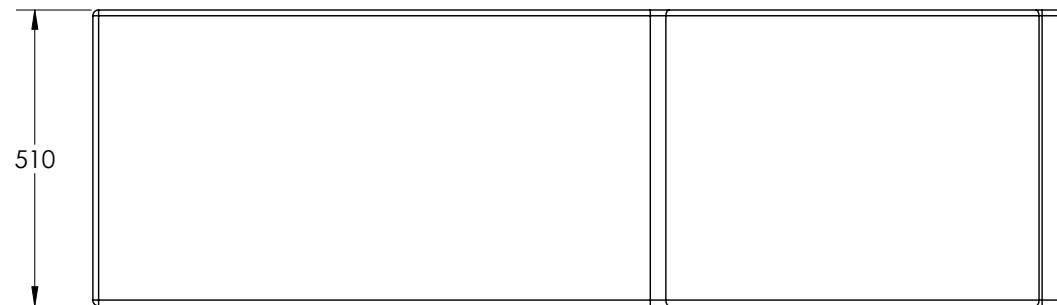

P Shape 1700mm Front Panel

PRODUCT: P Shape 1700mm Front Panel

CODE: PSHAPEBP170

SIZE: H 510 x W 1680 x (D 30mm)

The information contained on this page was correct at date of issue. Fitting dimensions are provided as a guide only. Some variation may occur due to manufacturing tolerances. We pursue a policy of continuing improvement in design and performance of our products and so reserve the right to change specifications without prior notice.