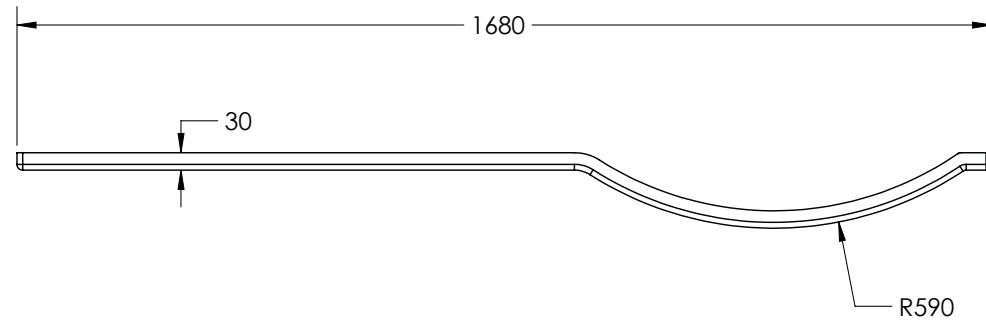

P Shape 1700mm Front Panel

PRODUCT: P Shape 1700mm Front Panel

CODE: PSHAPEBP170

SIZE: H 510 x W 1680 x (D 30mm)

The information contained on this page was correct at date of issue. Fitting dimensions are provided as a guide only. Some variation may occur due to manufacturing tolerances. We pursue a policy of continuing improvement in design and performance of our products and so reserve the right to change specifications without prior notice.