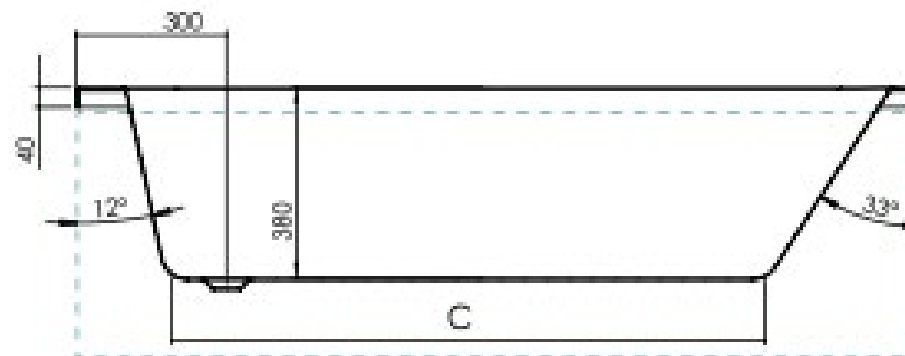

P Shape 1700mm Right-Hand Shower Bath

PRODUCT: P Shape 1700mm RH Shower Bath

CODE: PSHAPE170RH

SIZE: L 1700 x W 850

WATER CAPACITY: 200L

Can Be Drilled For Tap Holes

The information contained on this page was correct at date of issue. Fitting dimensions are provided as a guide only. Some variation may occur due to manufacturing tolerances. We pursue a policy of continuing improvement in design and performance of our products and so reserve the right to change specifications without prior notice.