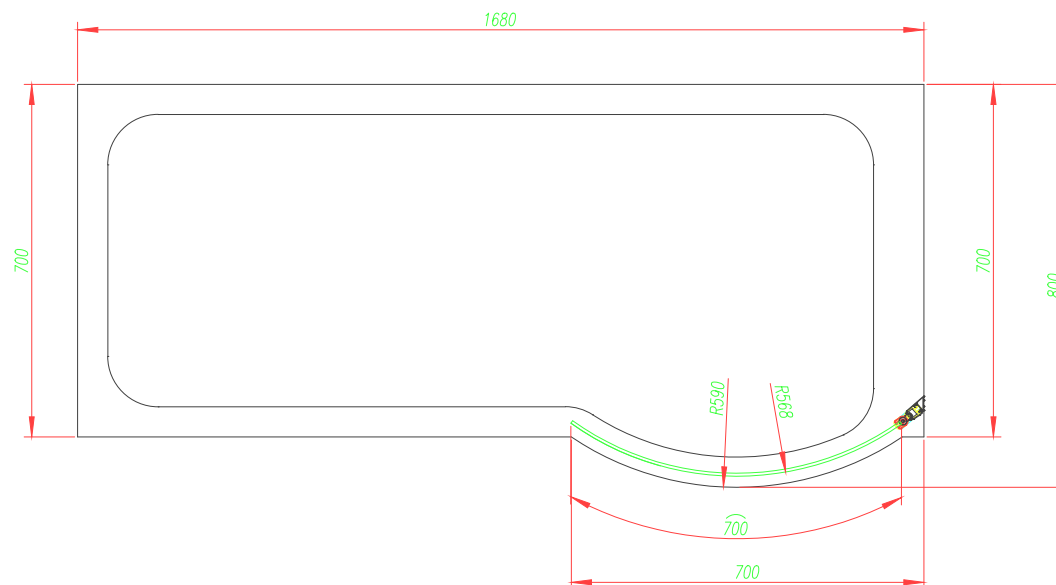

P Shape 1700mm Right-Hand Shower Bath

PRODUCT: P Shape 1700mm RH Shower Bath

CODE: PSHAPE170RH

SIZE: L 1700 x W 850

WATER CAPACITY: 200L

Can Be Drilled For Tap Holes

The information contained on this page was correct at date of issue. Fitting dimensions are provided as a guide only. Some variation may occur due to manufacturing tolerances. We pursue a policy of continuing improvement in design and performance of our products and so reserve the right to change specifications without prior notice.