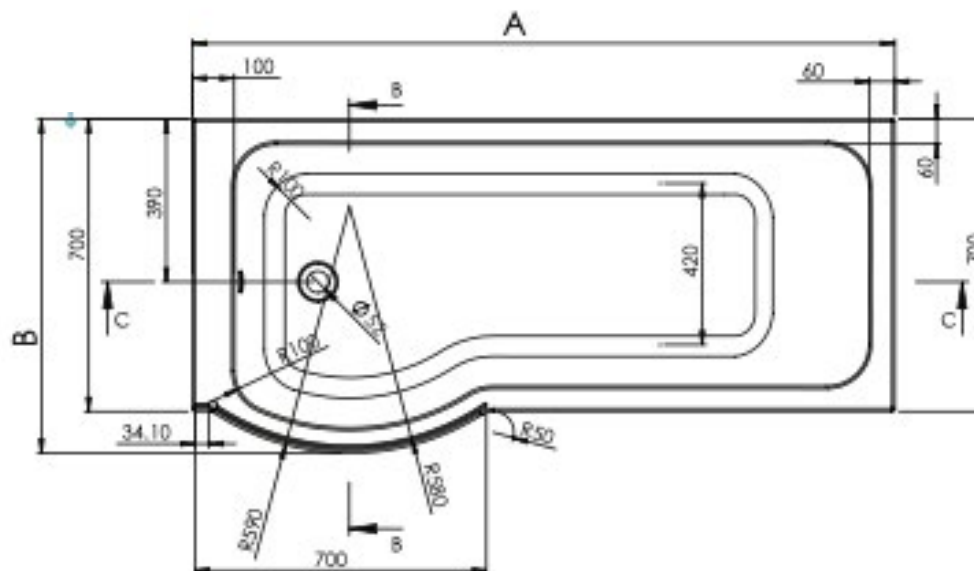

# P Shape 1700mm Left-Hand Shower Bath

**PRODUCT:** P Shape 1700mm LH Shower Bath

**CODE:** PSHAPE170LH

**SIZE:** L 1700 x W 850

**WATER CAPACITY:** 200L

*Can Be Drilled For Tap Holes*

The information contained on this page was correct at date of issue. Fitting dimensions are provided as a guide only. Some variation may occur due to manufacturing tolerances. We pursue a policy of continuing improvement in design and performance of our products and so reserve the right to change specifications without prior notice.