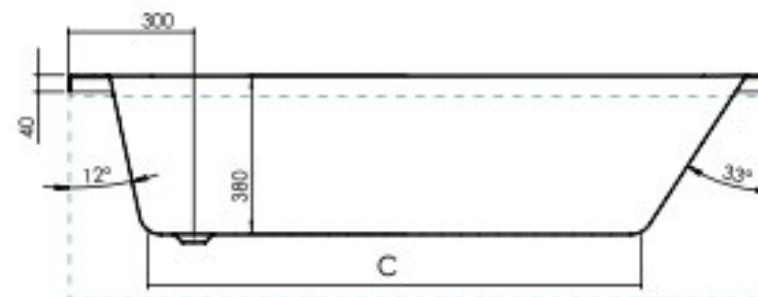

# P Shape 1700mm Left-Hand Shower Bath

**PRODUCT:** P Shape 1700mm LH Shower Bath

**CODE:** PSHAPE170LH

**SIZE:** L 1700 x W 850

**WATER CAPACITY:** 200L

*Can Be Drilled For Tap Holes*

The information contained on this page was correct at date of issue. Fitting dimensions are provided as a guide only. Some variation may occur due to manufacturing tolerances. We pursue a policy of continuing improvement in design and performance of our products and so reserve the right to change specifications without prior notice.