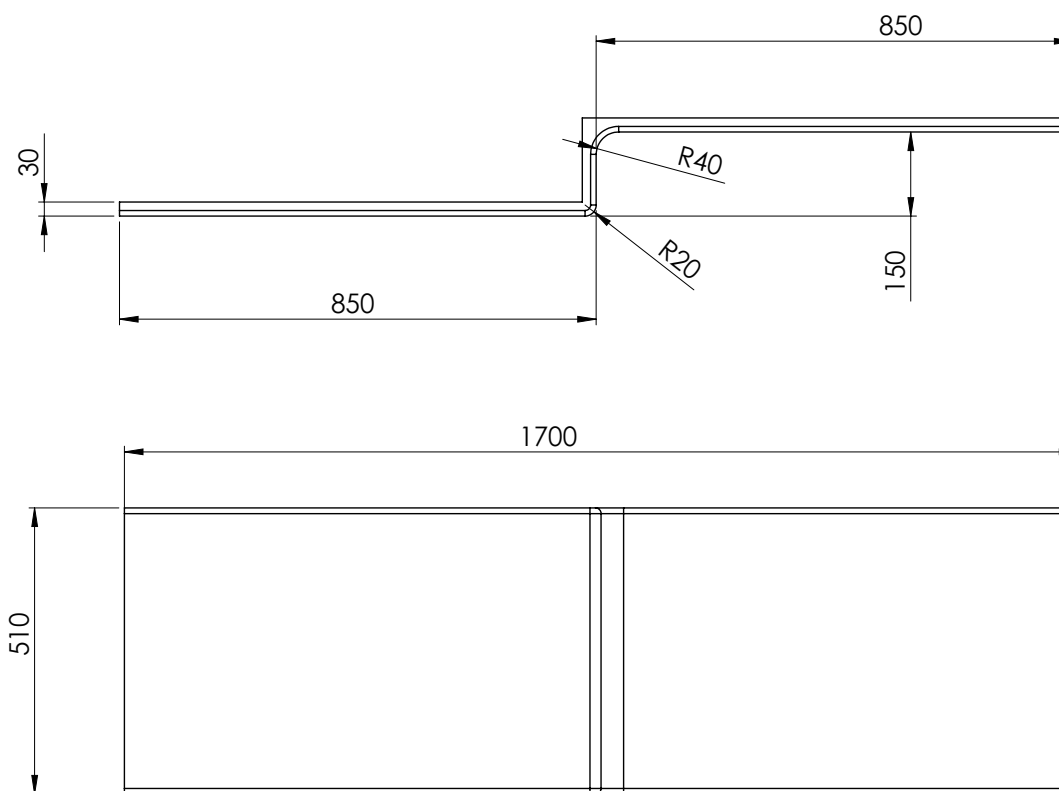

L Shape 1700mm Front Panel

PRODUCT: P Shape 1700mm Front Panel

CODE: LSHAPEBP170

SIZE: H 510 x W 1700

The information contained on this page was correct at date of issue. Fitting dimensions are provided as a guide only. Some variation may occur due to manufacturing tolerances. We pursue a policy of continuing improvement in design and performance of our products and so reserve the right to change specifications without prior notice.