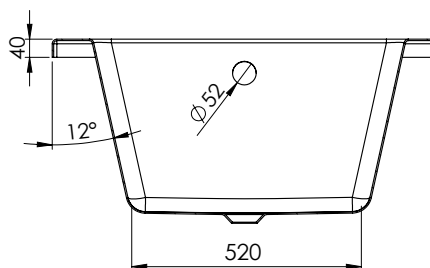

L Shape 1700mm Right-Hand Shower Bath

PRODUCT: L Shape 1700mm RH Shower Bath

CODE: LSHAPE170RH

SIZE: L 1700 x W 850

WATER CAPACITY: 200L

Can Be Drilled For Tap Holes

The information contained on this page was correct at date of issue. Fitting dimensions are provided as a guide only. Some variation may occur due to manufacturing tolerances. We pursue a policy of continuing improvement in design and performance of our products and so reserve the right to change specifications without prior notice.