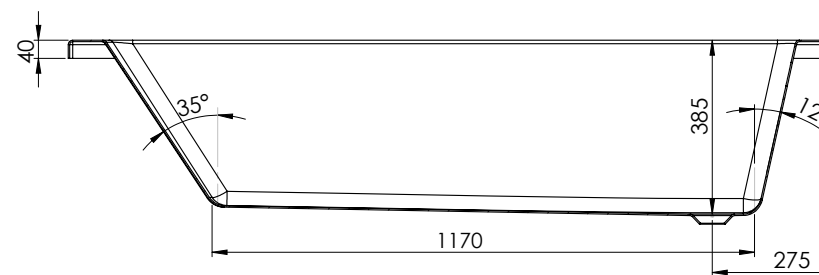

L Shape 1700mm Right-Hand Shower Bath

PRODUCT: L Shape 1700mm RH Shower Bath

CODE: LSHAPE170RH

SIZE: L 1700 x W 850

WATER CAPACITY: 200L

Can Be Drilled For Tap Holes

The information contained on this page was correct at date of issue. Fitting dimensions are provided as a guide only. Some variation may occur due to manufacturing tolerances. We pursue a policy of continuing improvement in design and performance of our products and so reserve the right to change specifications without prior notice.