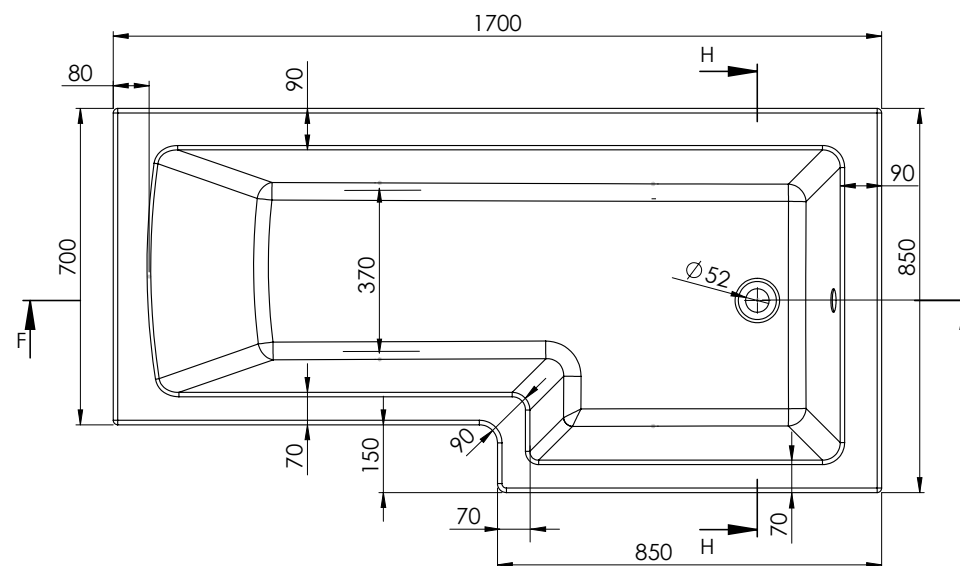

L Shape 1700mm Right-Hand Shower Bath

PRODUCT: L Shape 1700mm RH Shower Bath

CODE: LSHAPE170RH

SIZE: L 1700 x W 850

WATER CAPACITY: 200L

Can Be Drilled For Tap Holes

The information contained on this page was correct at date of issue. Fitting dimensions are provided as a guide only. Some variation may occur due to manufacturing tolerances. We pursue a policy of continuing improvement in design and performance of our products and so reserve the right to change specifications without prior notice.