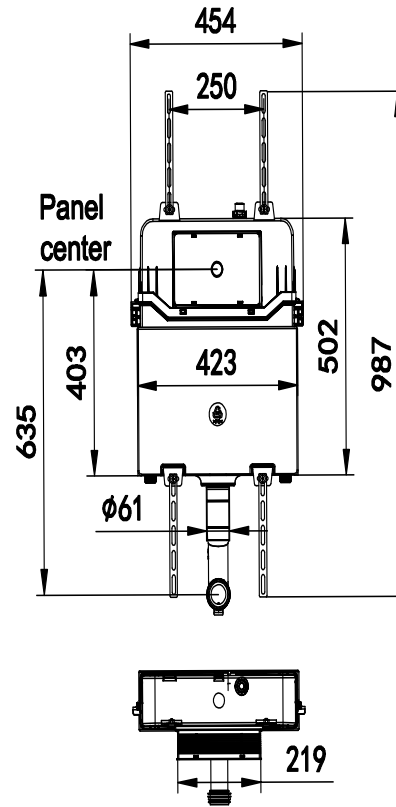

# Solution In Wall Cistern

**CODE:** MLSOLIWC

**SIZE:** H 502 x W 454 x D 117mm

**NOTE:** Size Ex Pipe & Wall Brackets

The information contained on this page was correct at date of issue. Fitting dimensions are provided as a guide only. Some variation may occur due to manufacturing tolerances. We pursue a policy of continuing improvement in design and performance of our products and so reserve the right to change specifications without prior notice.