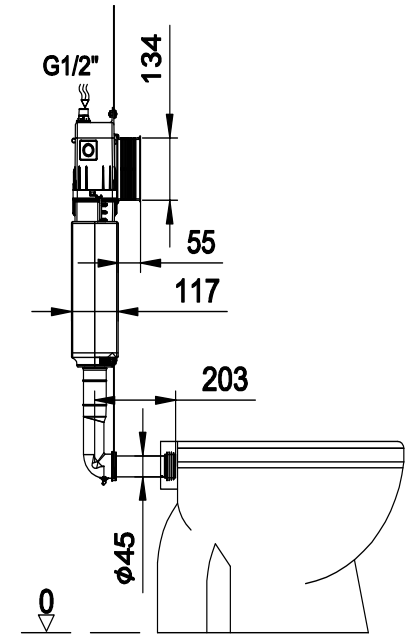

# Solution In Wall Cistern

**CODE:** MLSOLIWC

**SIZE:** H 502 x W 454 x D 117mm

**NOTE:** Size Ex Pipe & Wall Brackets

The information contained on this page was correct at date of issue. Fitting dimensions are provided as a guide only. Some variation may occur due to manufacturing tolerances. We pursue a policy of continuing improvement in design and performance of our products and so reserve the right to change specifications without prior notice.