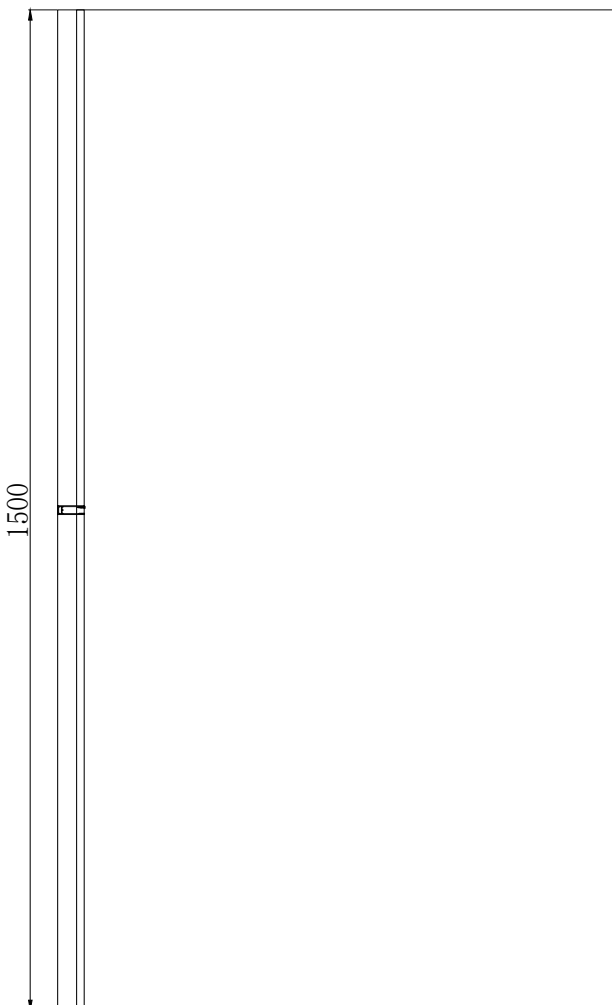

Emmi Bath Screen 8mm Glass Only 800 x 1500mm

PRODUCT CODE	EMBSG815
MATERIAL	8mm Toughened Safety Glass
SIZE	H 1500 X W 800 X D 8mm
NET WEIGHT	24 Kg
INFORMATION	Splash Proof Only

The information contained on this page was correct at date of issue. Fitting dimensions are provided as a guide only. Some variation may occur due to manufacturing tolerances. We pursue a policy of continuing improvement in design and performance of our products and so reserve the right to change specifications without prior notice.

Emmi Bath Screen Wall Profile & Bracing Bar Kit

PRODUCT CODES	EMBSKITCP EMBSKITBL EMBSKITBB EMBSKITGM
COLOURS	Chrome Matt Black Brushed Brass Gun Metal
SIZE	H 1500 x W 770-790mm

Wall Profile (SS)

COLOUR OPTIONS: