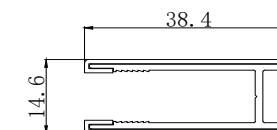

Emmi Bath Screen 8mm Glass Only 800 x 1500mm

PRODUCT CODE	EMBSG815
MATERIAL	8mm Toughened Safety Glass
SIZE	H 1500 X W 800 X D 8mm
NET WEIGHT	24 Kg
INFORMATION	Splash Proof Only

The information contained on this page was correct at date of issue. Fitting dimensions are provided as a guide only. Some variation may occur due to manufacturing tolerances. We pursue a policy of continuing improvement in design and performance of our products and so reserve the right to change specifications without prior notice.

Emmi Bath Screen Wall Profile & Bracing Bar Kit

PRODUCT CODES	EMBSKITCP EMBSKITBL EMBSKITBB EMBSKITGM
COLOURS	Chrome Matt Black Brushed Brass Gun Metal
SIZE	H 1500 x W 770-790mm

Wall Profile (SS)

COLOUR OPTIONS: