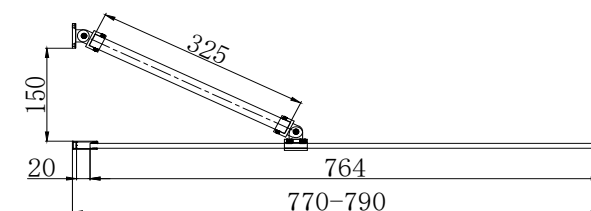

The information contained on this page was correct at date of issue. Fitting dimensions are provided as a guide only. Some variation may occur due to manufacturing tolerances. We pursue a policy of continuing improvement in design and performance of our products and so reserve the right to change specifications without prior notice.