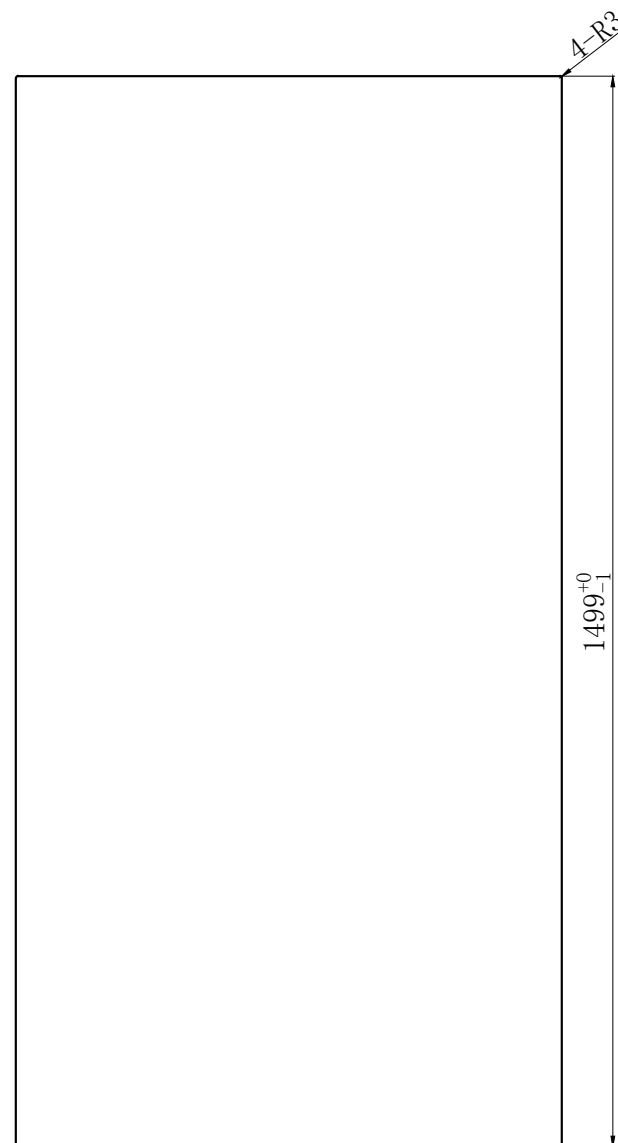

Emmi Bath Screen 8mm Glass Only 800 x 1500mm

PRODUCT CODE	EMBSG815
MATERIAL	8mm Toughened Safety Glass
SIZE	H 1500 X W 800 X D 8mm
NET WEIGHT	24 Kg
INFORMATION	Splash Proof Only

The information contained on this page was correct at date of issue. Fitting dimensions are provided as a guide only. Some variation may occur due to manufacturing tolerances. We pursue a policy of continuing improvement in design and performance of our products and so reserve the right to change specifications without prior notice.

Emmi Bath Screen Wall Profile & Bracing Bar Kit

PRODUCT CODES	EMBSKITCP EMBSKITBL EMBSKITBB EMBSKITGM
COLOURS	Chrome Matt Black Brushed Brass Gun Metal
SIZE	H 1500 x W 770-790mm

Wall Profile (SS)

COLOUR OPTIONS: