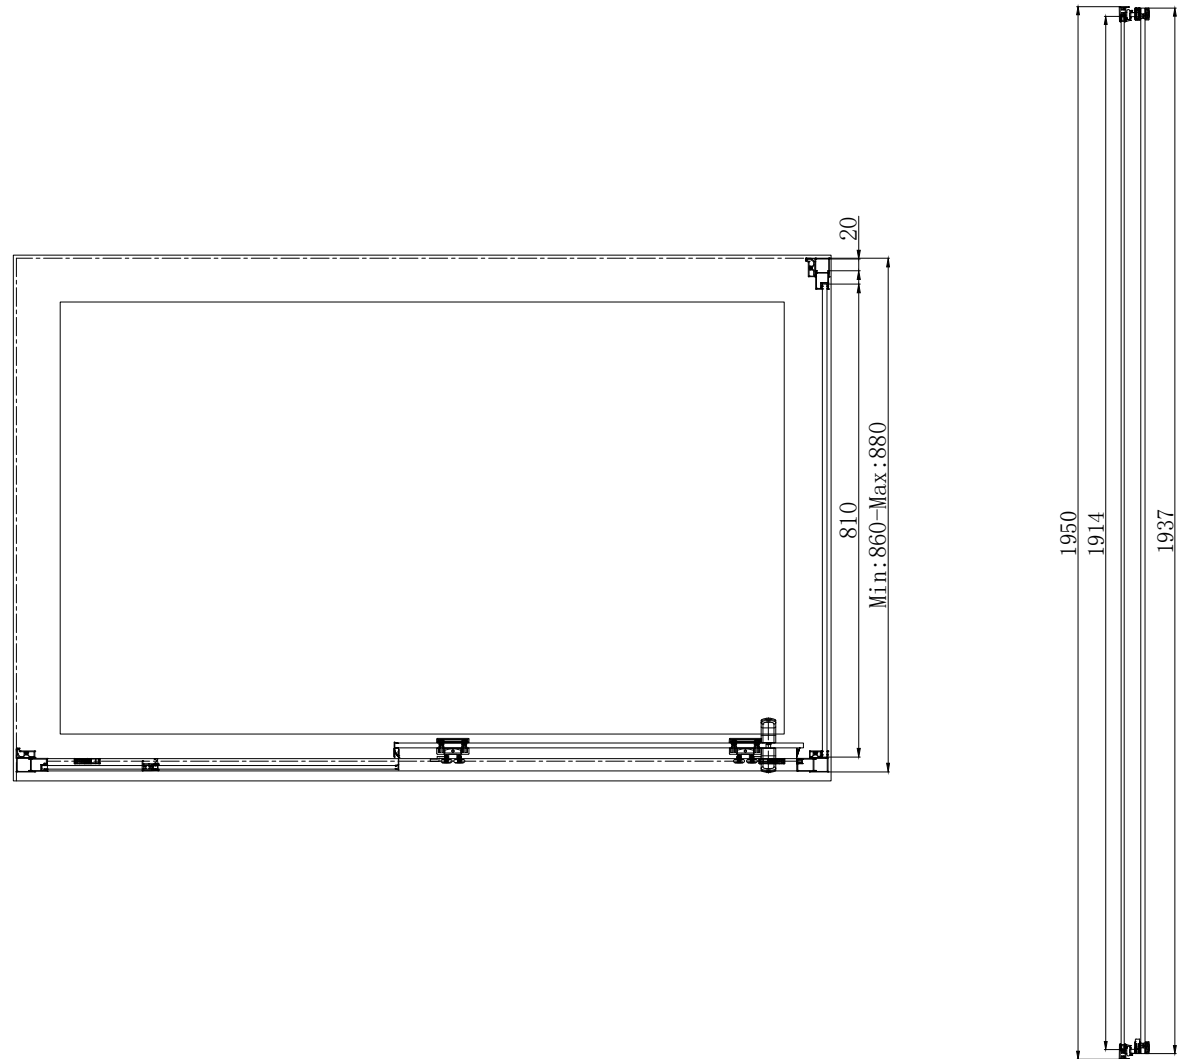

OTTO 8mm - Side Panel 900mm

RANGE: OTTO

FEATURES:

- 8mm Toughened Safety Glass, EN14428 and CE & UKCA Approved.
- MyShield Easy Clean Glass
- 1950mm High

Size (mm)	Adjustment (mm)
900	860-880

COLOUR OPTIONS: