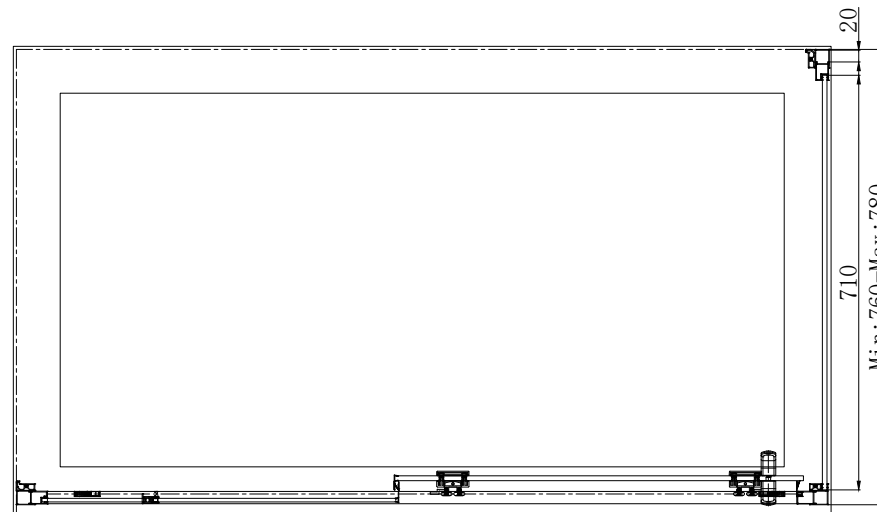

# OTTO 8mm - Side Panel 800mm

RANGE: OTTO

## FEATURES:

- 8mm Toughened Safety Glass, EN14428 and CE & UKCA Approved.
- MyShield Easy Clean Glass
- 1950mm High

Size (mm)	Adjustment (mm)
800	760-780