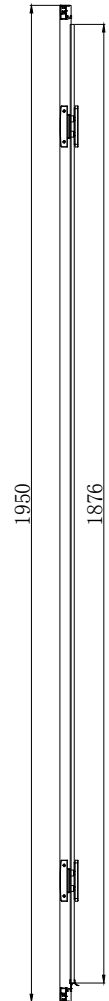

OTTO 8mm - Hinge Door 900mm

RANGE: OTTO

FEATURES:

- 8mm Toughened Safety Glass, EN14428 and CE & UKCA Approved.
- MyShield Easy Clean Glass
- Double sided colour matched Handles
- 1950mm High
- Magnetic Seals

Size (mm)	Adjustment (mm)	Width Access (mm)
900	850-890	715

COLOUR OPTIONS:

CHROME MATT BLACK BRUSHED BRASS GUN METAL

The information contained on this page was correct at date of issue. Fitting dimensions are provided as a guide only. Some variation may occur due to manufacturing tolerances. We pursue a policy of continuing improvement in design and performance of our products and so reserve the right to change specifications without prior notice.