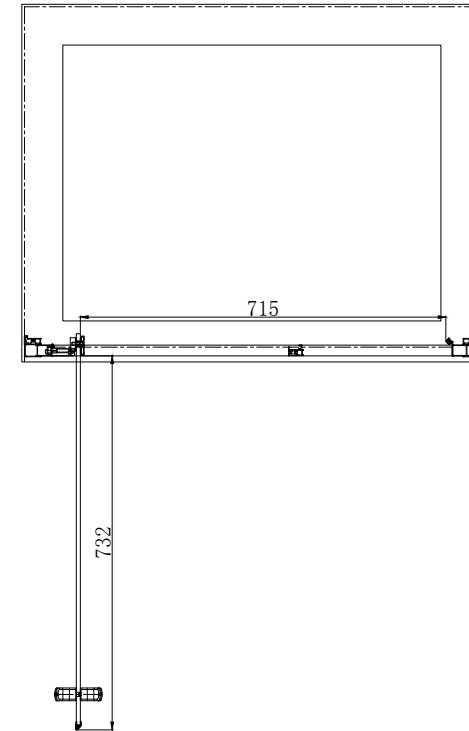

OTTO 8mm - Hinge Door 900mm

RANGE: OTTO

FEATURES:

- 8mm Toughened Safety Glass, EN14428 and CE & UKCA Approved.
- MyShield Easy Clean Glass
- Double sided colour matched Handles
- 1950mm High
- Magnetic Seals

Size (mm)	Adjustment (mm)	Width Access (mm)
900	850-890	715

COLOUR OPTIONS:

CHROME MATT BLACK BRUSHED BRASS GUN METAL

The information contained on this page was correct at date of issue. Fitting dimensions are provided as a guide only. Some variation may occur due to manufacturing tolerances. We pursue a policy of continuing improvement in design and performance of our products and so reserve the right to change specifications without prior notice.