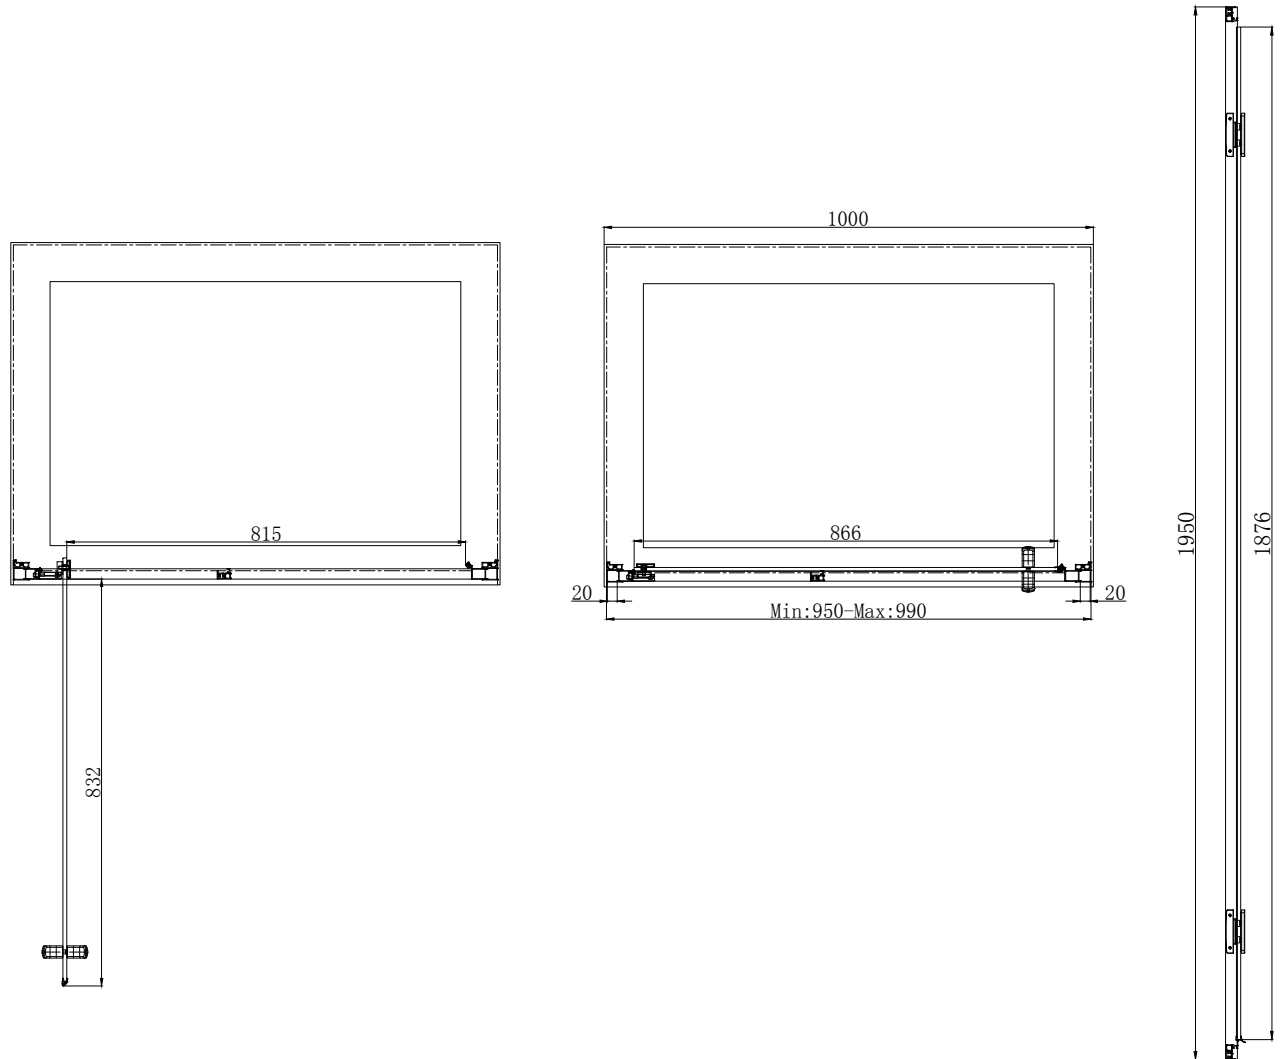

# OTTO 8mm - Hinge Door 1000mm

RANGE: OTTO

## FEATURES:

- 8mm Toughened Safety Glass, EN14428 and CE & UKCA Approved.
- MyShield Easy Clean Glass
- Double sided colour matched Handles
- 1950mm High
- Magnetic Seals

Size (mm)	Adjustment (mm)	Width Access (mm)
1000	950-990	815