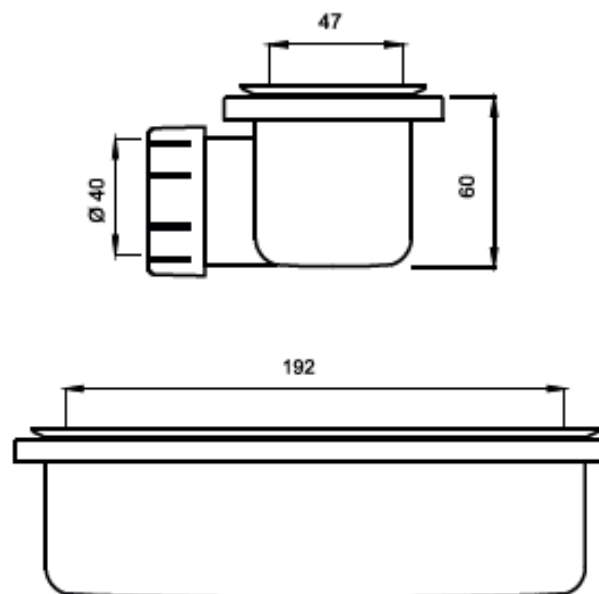

Altea Slate Shower Tray Waste - ALTWA

Flow Rate: With 15mm. Water: 60L / min

Temp. Max: 100°C

Features:

- Removable Drain Cover
- Easy Clean Hair Filters & Siphon Cups
- High Flow Double Siphon Waste

*A minimum of 300mm of straight pipe is required before any bends.