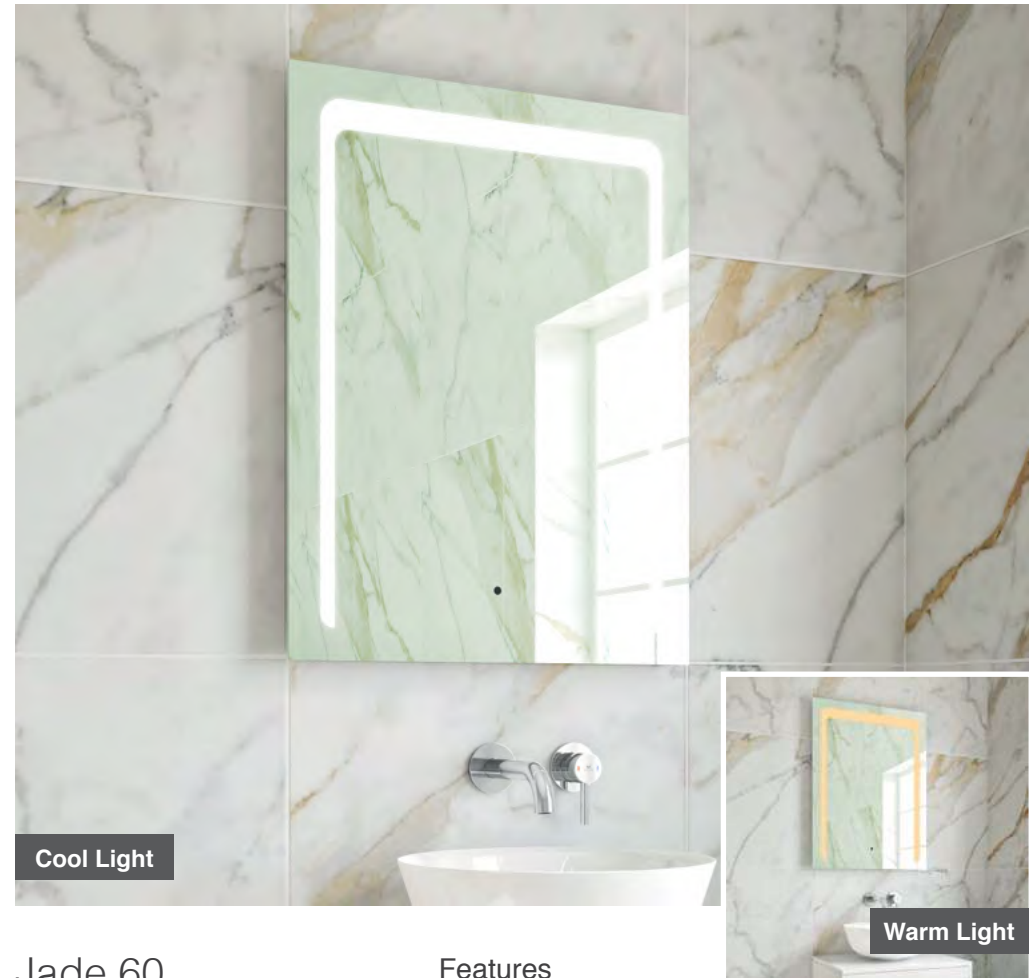

Warm Light

Lyle 120

H 600 x W 1200 x D 30mm

MLMILYL120

€702

Features

- LED Slimline Mirror
- Multi Functional Contactless Sensor Controls Light from Cool - Warm & Brightness with Memory Function
- Ambient Lighting
- Landscape or Portrait
- Heated Demister Pad
- IP44

LED Mirrors

Jade 50

H 700 x W 500 x D 50mm

MLMIJAD50 €389

Features

- LED Mirror
- Multi Functional Contactless Sensor Controls Light from Cool - Warm & Brightness with Memory Function
- Ambient Downlight
- Portrait
- Heated Demister Pad
- Charging Socket
- IP44

Jade 60

H 800 x W 600 x D 50mm

MLMIJAD60 €456

Features

- LED Mirror
- Multi Functional Contactless Sensor Controls Light from Cool - Warm & Brightness with Memory Function
- Ambient Downlight
- Portrait
- Heated Demister Pad
- Charging Socket
- IP44