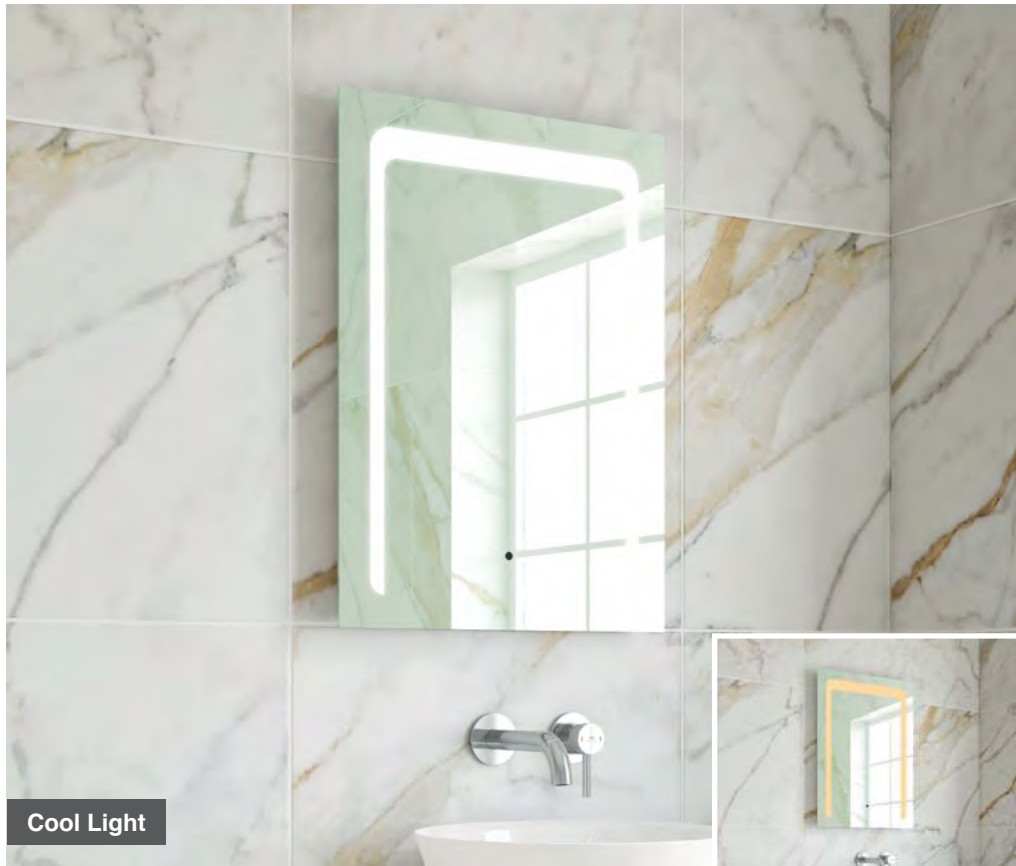

Audio Mirrors

Jade 55 Bluetooth

H 700 x W 550 x D 50mm

MLMIJAD55BT

€485

Bluetooth™

Features

- LED Mirror
- Multi Functional Contactless Sensor Controls Light from Cool - Warm & Brightness with Memory Function
- Portrait
- Heated Demister Pad
- Charging Socket
- Bluetooth Audio
- IP44