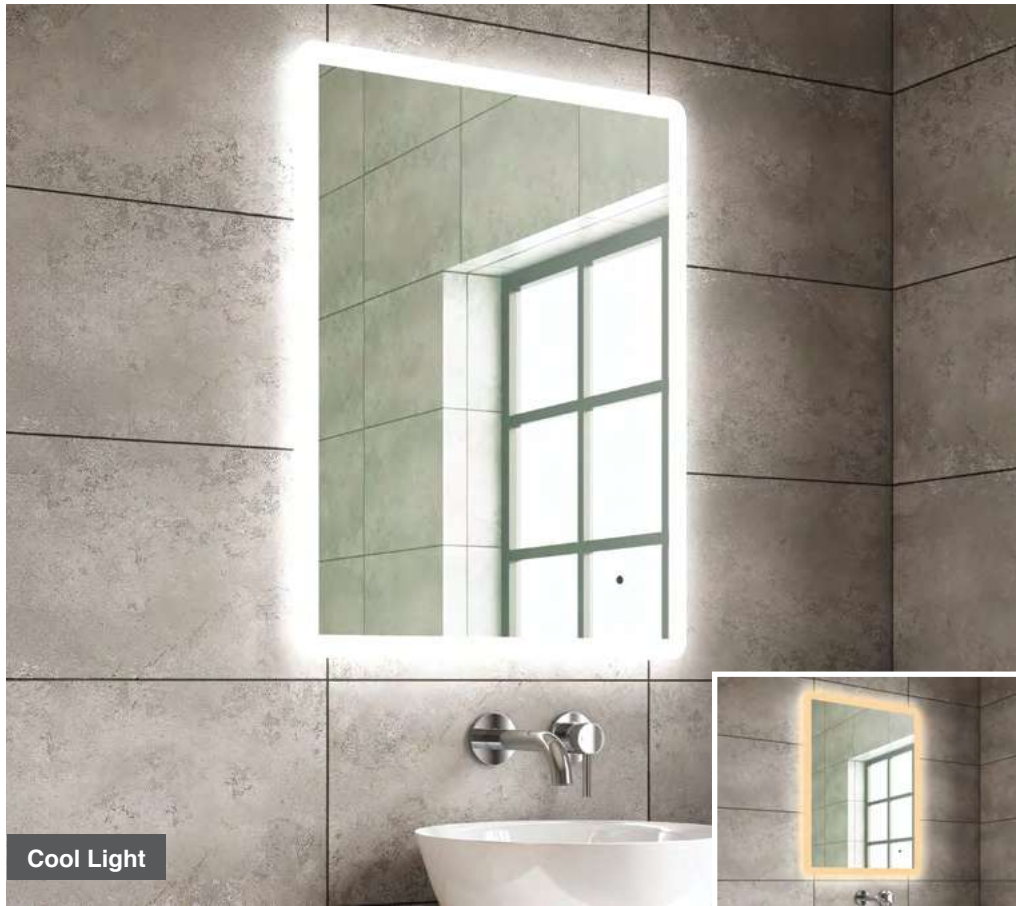

LED Mirrors

Cool Light

Warm Light

Lyle 45

H 800 x W 450 x D 30mm

MLMILYL45 €389

Features

- LED Slimline Mirror
- Multi Functional Contactless Sensor Controls Light from Cool - Warm & Brightness with Memory Function
- Ambient Lighting
- Landscape or Portrait
- Heated Demister Pad
- IP44

Cool Light

Warm Light

Lyle 50

H 700 x W 500 x D 30mm

MLMILYL50 €389

Features

- LED Slimline Mirror
- Multi Functional Contactless Sensor Controls Light from Cool - Warm & Brightness with Memory Function
- Ambient Lighting
- Landscape or Portrait
- Heated Demister Pad
- IP44

LED Mirrors

Cool Light

Warm Light

Lyle 60

H 800 x W 600 x D 30mm

MLMILYL60

€421

Features

- LED Slimline Mirror
- Multi Functional Contactless Sensor Controls Light from Cool - Warm & Brightness with Memory Function
- Ambient Lighting
- Landscape or Portrait
- Heated Demister Pad
- IP44

Cool Light