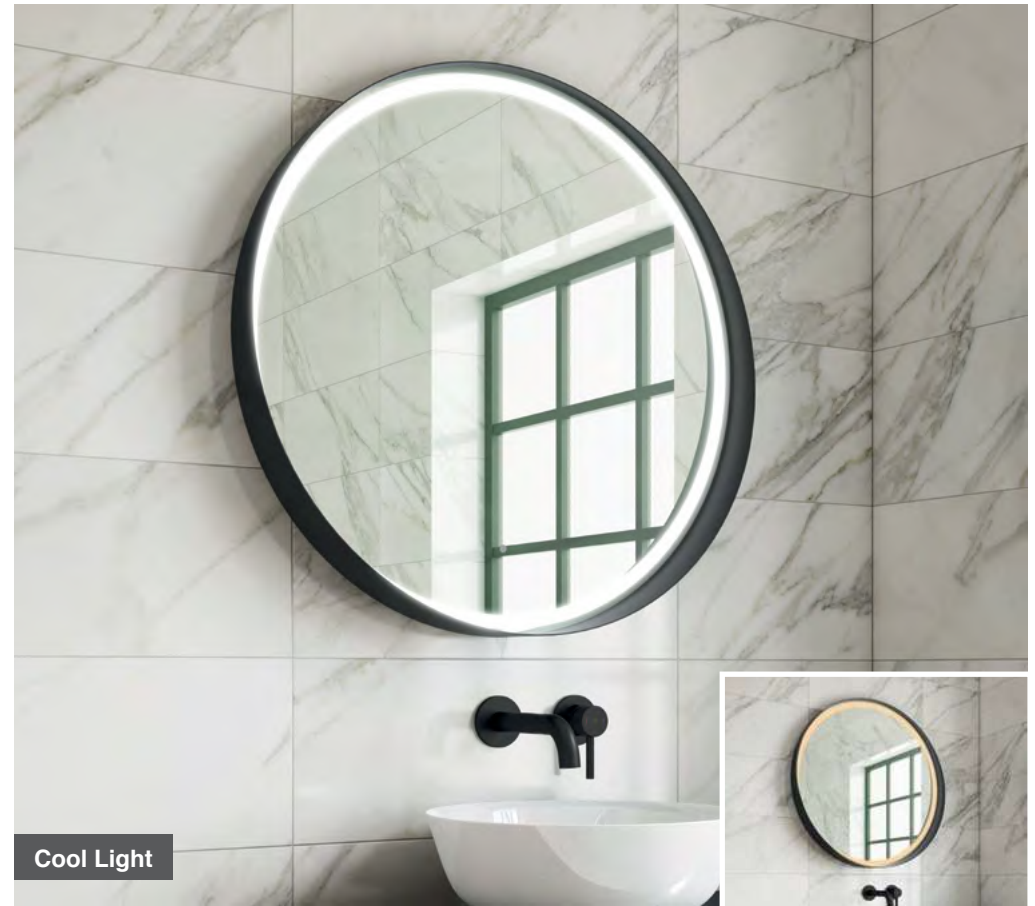

Cool Light

Warm Light

Neve 80

H 1000 x W 800 x D 38mm

MLMINEV80 €618

Features

- Black Framed LED Mirror with Strap
- Multi Functional Contactless Sensor Controls Light from Cool - Warm & Brightness with Memory Function
- Heated Demister Pad
- IP44

LED Mirrors

Cool Light

Warm Light

Cian 60

H 600 x W 600 x D 110mm

MLMICIA60

€441

Features

- Black Framed LED Mirror with Shelf
- Multi Functional Contactless Sensor Controls Light from Cool - Warm & Brightness with Memory Function
- Heated Demister Pad
- IP44

Cool Light

Warm Light

Cian 80

H 800 x W 800 x D 110mm