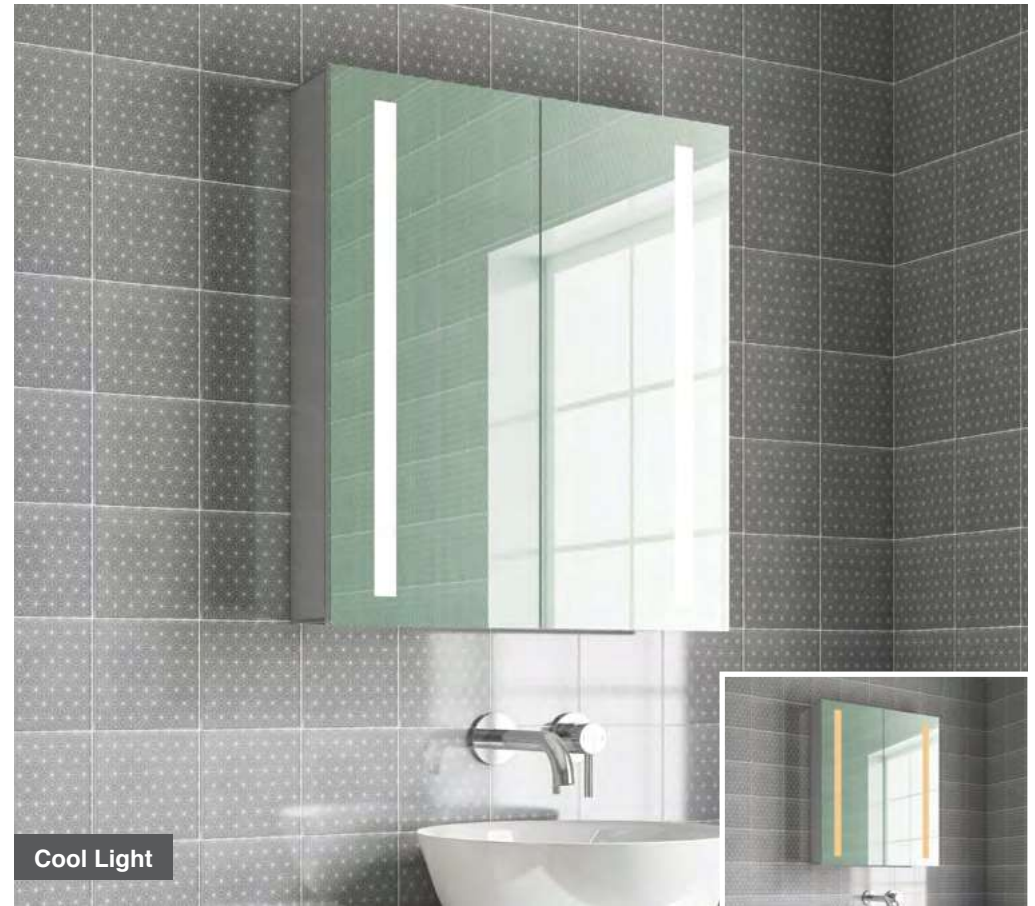

Maya 50 Bluetooth

H 700 x W 500 x D 130mm

MLCAMAY50BT

€830

 Bluetooth™

Features

- LED Aluminium Mirror Cabinet
- Infrared Sensor Controls Light from Cool - Warm & Brightness with Memory Function
- Ambient Downlight
- Soft Close Left Hand Hinge Door
- 2 Adjustable Shelves
- Heated Demister Pad
- Charging Socket
- Bluetooth Audio
- IP44

LED Mirror Cabinets

Annie 50

H 700 x W 500 x D 130mm

MLCAANN50

€569

Features

- LED Aluminium Mirror Cabinet
- Multi Functional Infrared Sensor Controls Light from Cool - Warm & Brightness with Memory Function
- Soft Close Left Hand Hinge Door
- 2 Adjustable Shelves
- Charging Socket
- IP44