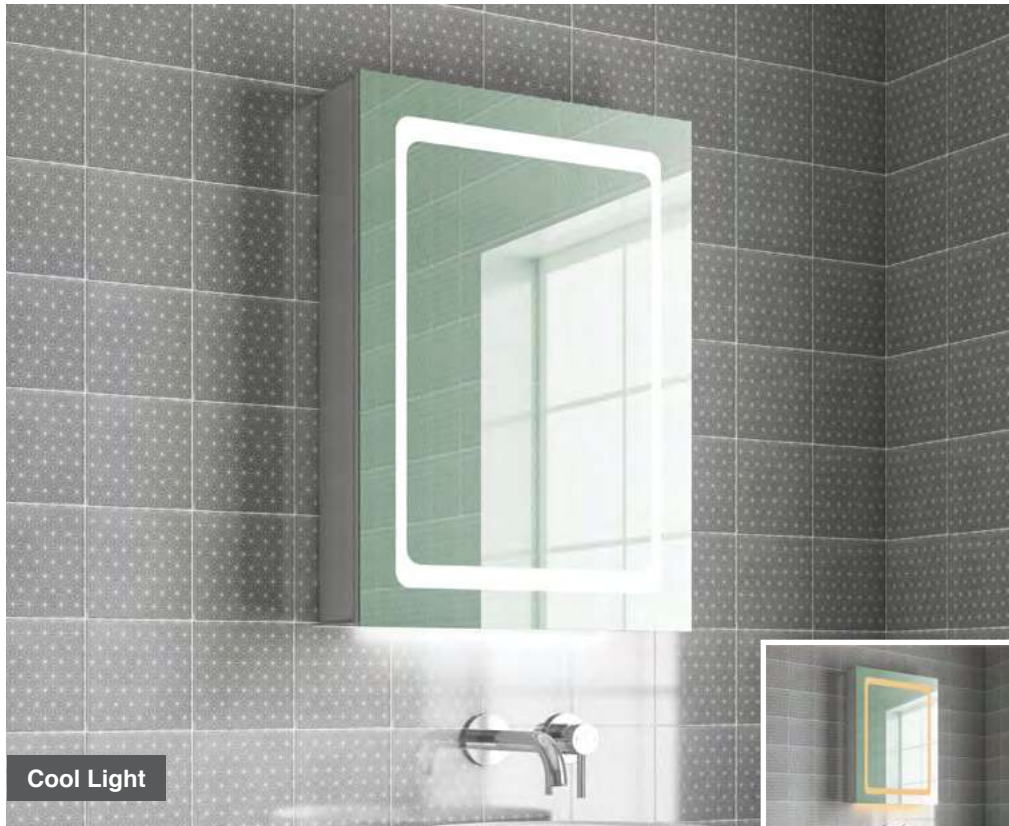

LED Mirror Cabinets

Annie 50

H 700 x W 500 x D 130mm

MLCAANN50

€569

Features

- LED Aluminium Mirror Cabinet
- Multi Functional Infrared Sensor Controls Light from Cool - Warm & Brightness with Memory Function
- Soft Close Left Hand Hinge Door
- 2 Adjustable Shelves
- Charging Socket
- IP44

Annie 60

H 700 x W 600 x D 130mm

MLCAANN60

€635

Features

- LED Aluminium Mirror Cabinet
- Multi Functional Infrared Sensor Controls Light from Cool - Warm & Brightness with Memory Function
- Soft Close Hinge Doors
- 2 Adjustable Shelves
- Charging Socket
- IP44

LED Mirror Cabinets

Sky 50

H 700 x W 500 x D 130mm

MLCASKY50 €601

Features

- LED Aluminium Mirror Cabinet
- Multi Functional Infrared Sensor Controls Light from Cool - Warm & Brightness with Memory Function
- Ambient Downlight
- Soft Close Left Hand Hinge Door
- 2 Adjustable Shelves
- Heated Demister Pad
- Charging Socket
- IP44