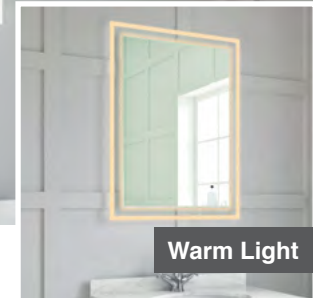

LED Mirrors

Cool Light

Warm Light

Farnham 50

H 700 x W 500 x D 30mm

MLMIFAR50 €478

Features

- LED Mirror
- Multi Functional Contactless Sensor Controls Light from Cool - Warm Brightness with Memory Function
- Ambient Lighting
- Landscape or Portrait
- Heated Demister Pad
- IP44

Cool Light

Warm Light

Farnham 60

H 800 x W 600 x D 30mm

MLMIFAR60 €539

Features

- LED Mirror
- Multi Functional Contactless Sensor Controls Light from Cool - Warm Brightness with Memory Function
- Ambient Lighting
- Landscape or Portrait
- Heated Demister Pad
- IP44