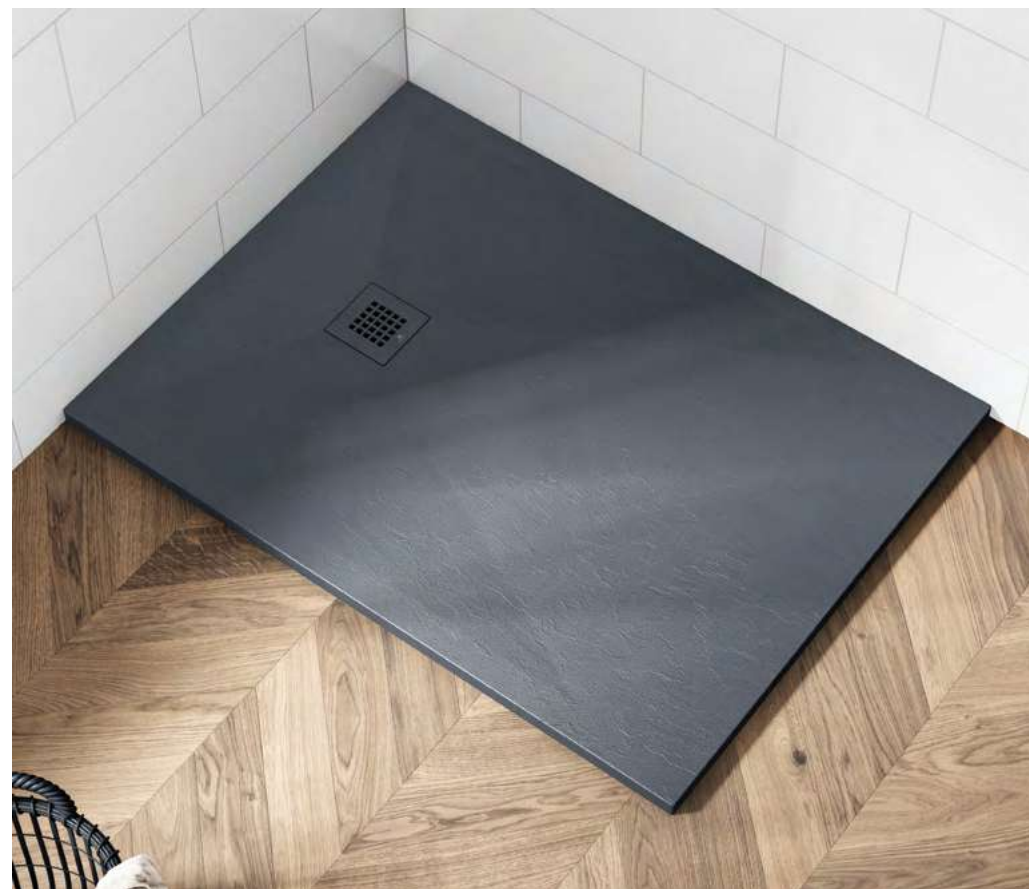

White, Anthracite or Black. 30mm High.

Code	Description	Waste	Price
Square Trays - Anthracite			
IBISQ90AN	900mm Anthracite Slate Shower Tray & Waste		€645

Quadrant Trays - Anthracite

IBIQD90AN	900mm Anthracite Slate Shower Tray & Waste		€645

Offset Quadrant Trays - Anthracite

IBIOQ129LHAN	1200 x 900mm LH Anthracite Slate Shower Tray & Waste		€790
IBIOQ129RHAN	1200 x 900mm RH Anthracite Slate Shower Tray & Waste		€790

Rectangle Trays - Anthracite

IBI108AN	1000 x 800mm Anthracite Slate Shower Tray & Waste		€618
IBI109AN	1000 x 900mm Anthracite Slate Shower Tray & Waste		€689
IBI128AN	1200 x 800mm Anthracite Slate Shower Tray & Waste		€704
IBI129AN	1200 x 900mm Anthracite Slate Shower Tray & Waste		€790
IBI148AN	1400 x 800mm Anthracite Slate Shower Tray & Waste		€790
IBI149AN	1400 x 900mm Anthracite Slate Shower Tray & Waste		€898
IBI158AN	1500 x 800mm Anthracite Slate Shower Tray & Waste		€849
IBI159AN	1500 x 900mm Anthracite Slate Shower Tray & Waste		€953
IBI168AN	1600 x 800mm Anthracite Slate Shower Tray & Waste		€938
IBI169AN	1600 x 900mm Anthracite Slate Shower Tray & Waste		€1,041
IBI177AN	1700 x 700mm Anthracite Slate Shower Tray & Waste		€908
IBI178AN	1700 x 800mm Anthracite Slate Shower Tray & Waste		€989
IBI179AN	1700 x 900mm Anthracite Slate Shower Tray & Waste		€1,078

All Slate Trays now include Ibiza 90mm High Flow Waste.

All Trays include Colour Matched Waste Cover.