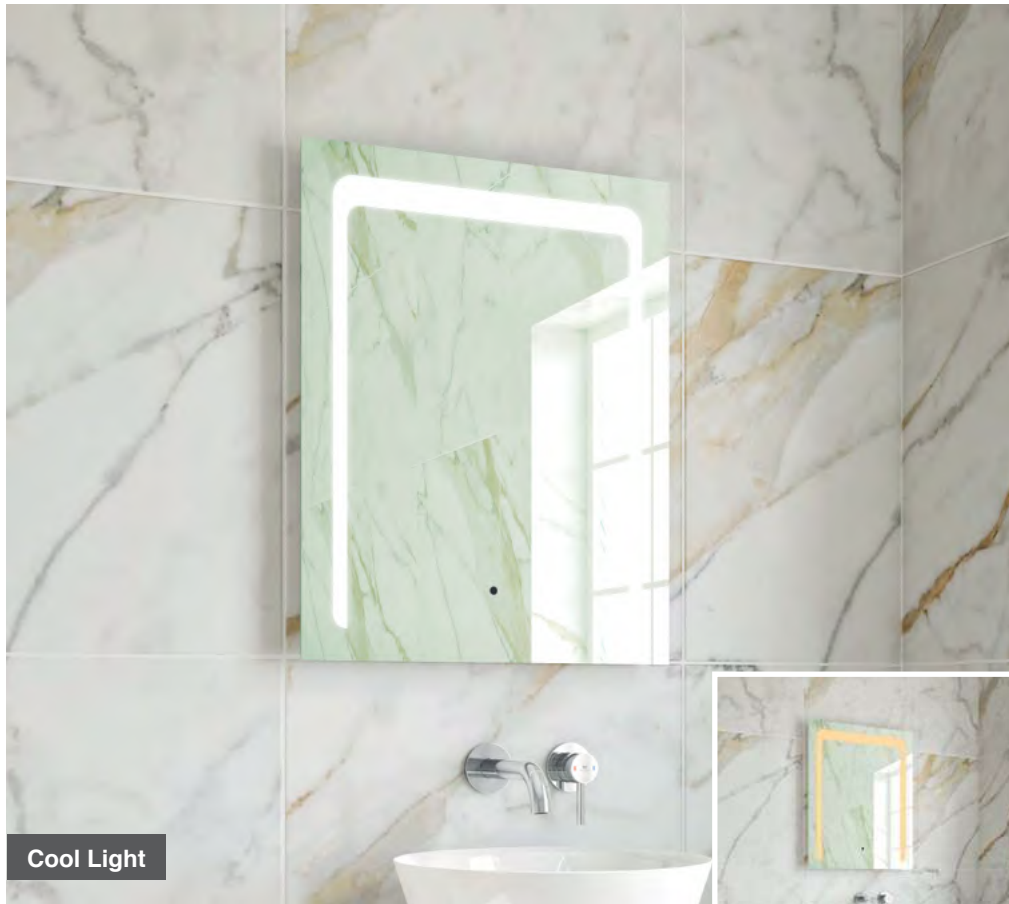

- LED Slimline Mirror
- Multi Functional Contactless Sensor Controls Light from Cool - Warm & Brightness with Memory Function
- Ambient Lighting
- Landscape or Portrait
- Heated Demister Pad
- IP44

Cool Light

Warm Light

Lyle 120

H 600 x W 1200 x D 30mm

MLMILYL120

€702

Features

- LED Slimline Mirror
- Multi Functional Contactless Sensor Controls Light from Cool - Warm & Brightness with Memory Function
- Ambient Lighting
- Landscape or Portrait
- Heated Demister Pad
- IP44

LED Mirrors

Jade 50

H 700 x W 500 x D 50mm

MLMIJAD50 €389

Features

- LED Mirror
- Multi Functional Contactless Sensor Controls Light from Cool - Warm & Brightness with Memory Function
- Ambient Downlight
- Portrait
- Heated Demister Pad
- Charging Socket
- IP44