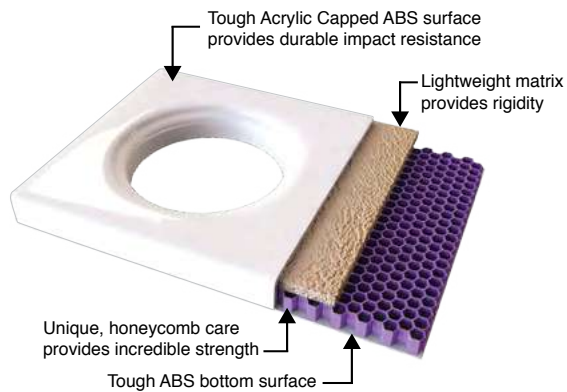

Wetroom Floor Formers

Floor Formers

WRFF90SQ	Wetroom Floor Former 900 x 900mm - 22mm Depth	€537
WRFF100SQ	Wetroom Floor Former 1000 x 1000mm - 22mm Depth	€537
WRFF140X90	Wetroom Floor Former 1400 x 900mm - 22mm Depth	€537
WRFF150X80	Wetroom Floor Former 1500 x 800mm - 22mm Depth	€537

Wastes

WRFFWATI	Wetroom Floor Former Tile Floor Waste	€345
WRFFWAVI	Wetroom Floor Former Vinyl Floor Waste	€345

Easy Plumb Kit

Height 100mm (Excluding Tray)

EPKSQRT Square & Rectangle Easy Plumb Kit suits trays up to 1700mm* **€185**

EPKQD Quadrant & Offset Quadrant Easy Plumb Kit suits trays up to 1200mm* **€163**

* Panel cut to suit size.

Flexi-Seal

Flexible Waterproof Seal

FS1.8	1.8 Metre Flexi-Seal	€32
FS2	2 Metre Flexi-Seal	€35
FS2.5	2.5 Metre Flexi-Seal	€40
FS3	3 Metre Flexi-Seal	€52
FS3.2	3.2 Metre Flexi-Seal	€55
FS4	4 Metre Flexi-Seal	€67
FS20	20 Metre Flexi-Seal	€313