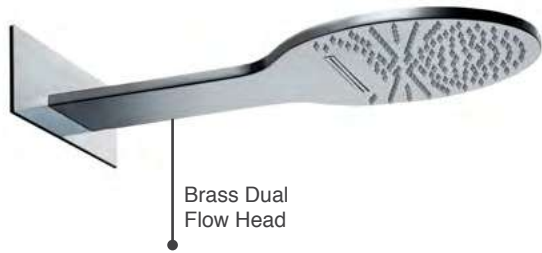

Desire Series

Shower Kit 15

- Desire Round Triple 3 Outlet Thermostatic Concealed Valve
- Desire Round Wall Outlet & Handset Holder Kit 1
- Desire Brass Dual Flow Shower Head 1

SHOKIT15

€1,391

P 1.0

Shower Kit 16

- Desire Round Triple 3 Outlet Thermostatic Concealed Valve
- Desire Sliding Rail Kit 5
- Desire Brass Dual Flow Shower Head 1
- Desire Round Wall Outlet

SHOKIT16

€1,500

P 1.0

Shower Kit 17

- Desire Square Triple 3 Outlet Thermostatic Concealed Valve
- Desire Square Wall Outlet & Handset Holder Kit 2
- Desire Brass Dual Flow Shower Head 3

SHOKIT17

€1,357

P 1.0