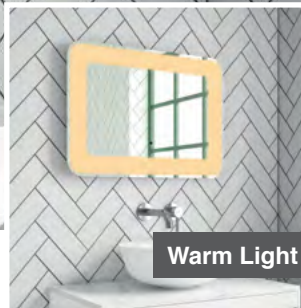

LED Mirrors

Cool Light

Warm Light

Mona 70

H 500 x W 700 x D 40mm

MLMIMON70 €323

Features

- LED Mirror
- Multi Functional Contactless Sensor Controls Light from Cool - Warm & Brightness with Memory Function
- Ambient Lighting
- Landscape or Portrait
- Heated Demister Pad
- IP44

Cool Light

Warm Light

Iris 55

H 700 x W 550 x D 40mm

MLMIIRI55 €345

Features

- LED Mirror
- Multi Functional Contactless Sensor Controls Light from Cool - Warm & Brightness with Memory Function
- Landscape or Portrait
- Heated Demister Pad
- IP44