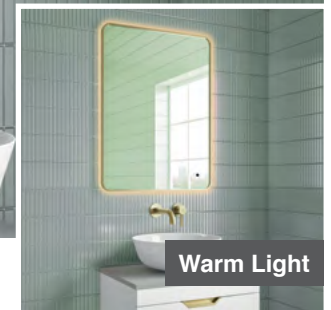

LED Mirrors

Cool Light

Warm Light

Quin 50

H 700 x W 500 x D 38mm

MLMIQUI50 €539

Features

- Brushed Brass Framed LED Mirror
- Multi Functional Contactless Sensor Controls Light from Cool - Warm & Brightness with Memory Function
- Ambient Lighting
- Landscape or Portrait
- Heated Demister Pad
- IP44 Rating

Cool Light

Warm Light

Quin 60

H 800 x W 600 x D 38mm

MLMIQUI60 €598

Features

- Brushed Brass Framed LED Mirror
- Multi Functional Contactless Sensor Controls Light from Cool - Warm & Brightness with Memory Function
- Ambient Lighting
- Landscape or Portrait
- Heated Demister Pad
- IP44 Rating