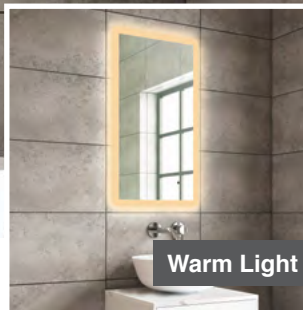

LED Mirrors

Cool Light

Warm Light

Lyle 45

H 800 x W 450 x D 30mm

MLMILYL45 €389

Features

- LED Slimline Mirror
- Multi Functional Contactless Sensor Controls Light from Cool - Warm & Brightness with Memory Function
- Ambient Lighting
- Landscape or Portrait
- Heated Demister Pad
- IP44

Cool Light

Warm Light

Lyle 50

H 700 x W 500 x D 30mm

MLMILYL50 €389

Features

- LED Slimline Mirror
- Multi Functional Contactless Sensor Controls Light from Cool - Warm & Brightness with Memory Function
- Ambient Lighting
- Landscape or Portrait
- Heated Demister Pad
- IP44