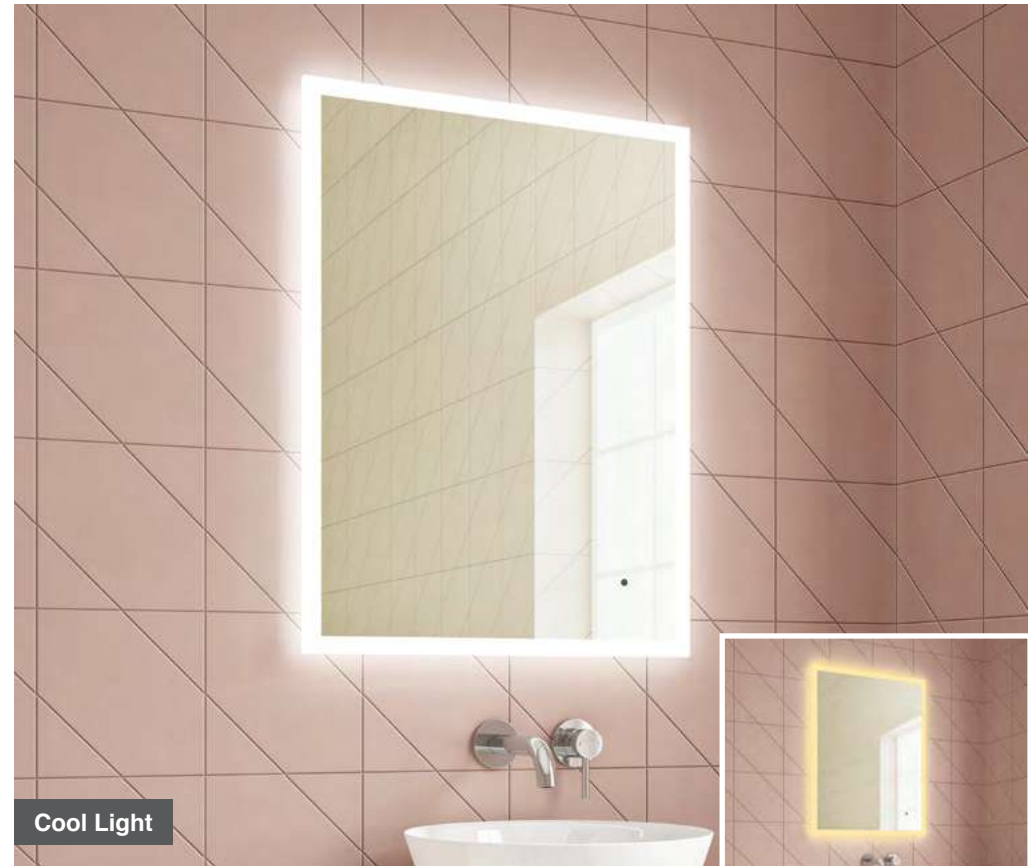

Jade 60

H 800 x W 600 x D 50mm

MLMIJAD60 €456

Features

- LED Mirror
- Multi Functional Contactless Sensor Controls Light from Cool - Warm & Brightness with Memory Function
- Ambient Downlight
- Portrait
- Heated Demister Pad
- Charging Socket
- IP44

Audio Mirrors

Jade 55 Bluetooth

H 700 x W 550 x D 50mm

MLMIJAD55BT

€485

 **Bluetooth™**

Features

- LED Mirror
- Multi Functional Contactless Sensor Controls Light from Cool - Warm & Brightness with Memory Function
- Portrait
- Heated Demister Pad
- Charging Socket
- Bluetooth Audio
- IP44