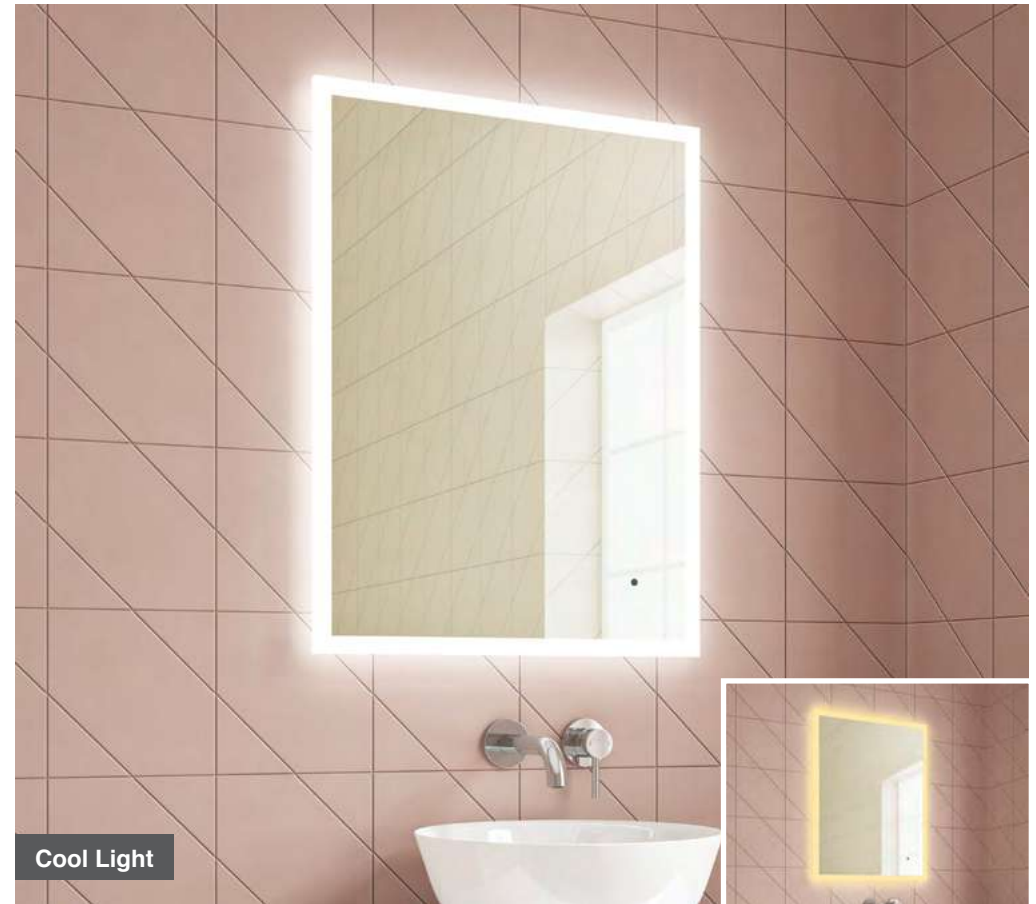

Warm Light

Alice 120

H 600 x W 1200 x D 30mm

MLMIALI120

€584

Features

- LED Slimline Mirror
- Multi Functional Contactless Sensor Controls Light from Cool - Warm & Brightness with Memory Function
- Ambient Lighting
- Landscape or Portrait
- Heated Demister Pad
- IP44

LED Mirrors

Cool Light

Warm Light

Darcy 45

H 750 x W 450 x D 30mm

MLMIDAR45 €389

Features

- LED Slimline Mirror
- Multi Functional Contactless Sensor Controls Light from Cool - Warm & Brightness with Memory Function
- Ambient Lighting
- Landscape or Portrait
- Heated Demister Pad
- IP44

Cool Light

Warm Light

Darcy 60

H 800 x W 600 x D 30mm

MLMIDAR60 €421

Features

- LED Slimline Mirror
- Multi Functional Contactless Sensor Controls Light from Cool - Warm & Brightness with Memory Function
- Ambient Lighting
- Landscape or Portrait
- Heated Demister Pad
- IP44

LED Mirrors

Darcy 100

H 600 x W 1000 x D 30mm

MLMIDAR100 €539

Features

- LED Slimline Mirror
- Multi Functional Contactless Sensor Controls Light from Cool - Warm & Brightness with Memory Function
- Ambient Lighting
- Landscape or Portrait
- Heated Demister Pad
- IP44