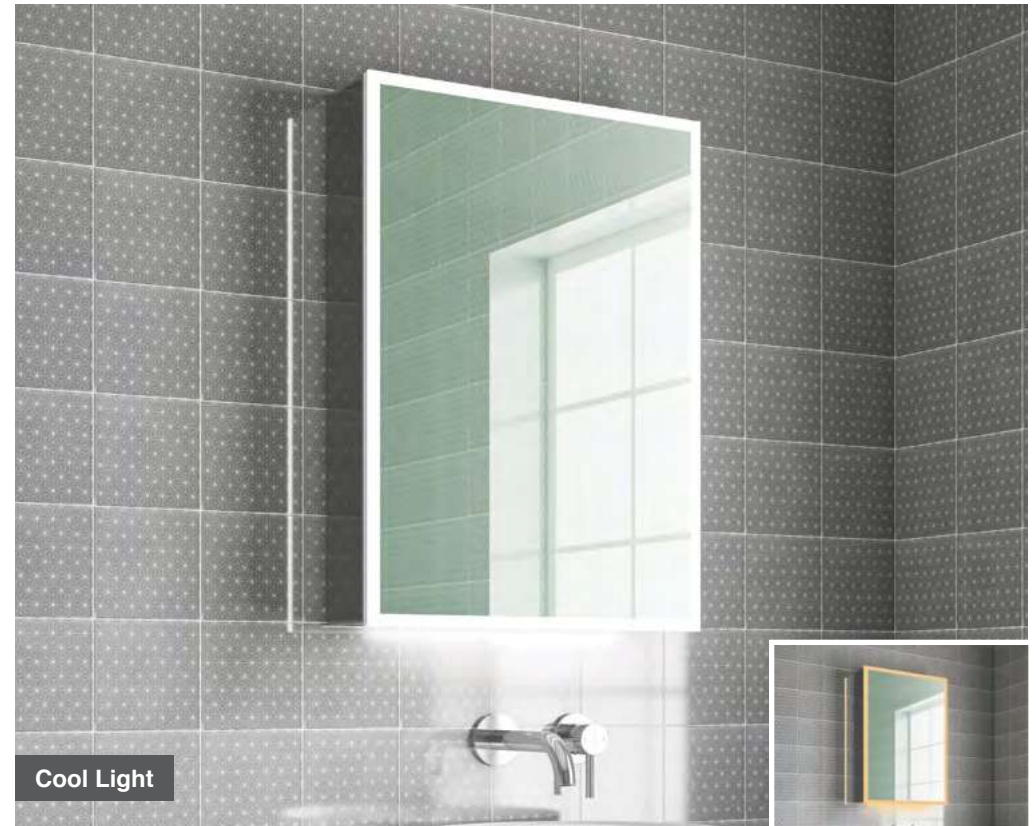

Annie 60

H 700 x W 600 x D 130mm

MLCAANN60

€635

Features

- LED Aluminium Mirror Cabinet
- Multi Functional Infrared Sensor Controls Light from Cool - Warm & Brightness with Memory Function
- Soft Close Hinge Doors
- 2 Adjustable Shelves
- Charging Socket
- IP44

LED Mirror Cabinets

Sky 50

H 700 x W 500 x D 130mm

MLCASKY50 €601

Features

- LED Aluminium Mirror Cabinet
- Multi Functional Infrared Sensor Controls Light from Cool - Warm & Brightness with Memory Function
- Ambient Downlight
- Soft Close Left Hand Hinge Door
- 2 Adjustable Shelves
- Heated Demister Pad
- Charging Socket
- IP44

Maya 50

H 700 x W 500 x D 130mm

MLCAMAY50 €667

Features

- LED Aluminium Mirror Cabinet
- Multi Functional Infrared Sensor Controls Light from Cool - Warm & Brightness with Memory Function
- Ambient Downlight
- Soft Close Left Hand Hinge Door
- 2 Adjustable Shelves
- Heated Demister Pad
- Charging Socket
- Mirror Sides
- IP44