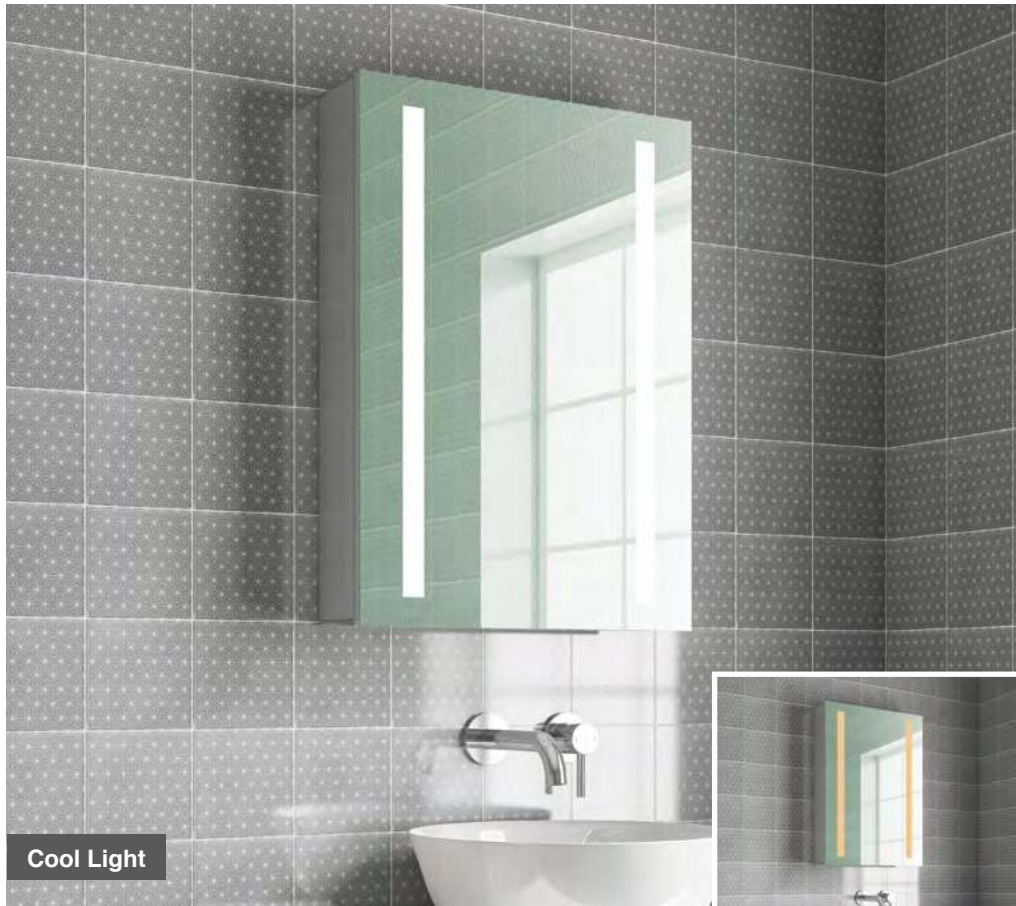

Maya 50 Bluetooth

H 700 x W 500 x D 130mm

MLCAMAY50BT

€830

 Bluetooth™

Features

- LED Aluminium Mirror Cabinet
- Infrared Sensor Controls Light from Cool - Warm & Brightness with Memory Function
- Ambient Downlight
- Soft Close Left Hand Hinge Door
- 2 Adjustable Shelves
- Heated Demister Pad
- Charging Socket
- Bluetooth Audio
- IP44

LED Mirror Cabinets

Annie 50

H 700 x W 500 x D 130mm

MLCAANN50

€569

Features

- LED Aluminium Mirror Cabinet
- Multi Functional Infrared Sensor Controls Light from Cool - Warm & Brightness with Memory Function
- Soft Close Left Hand Hinge Door
- 2 Adjustable Shelves
- Charging Socket
- IP44