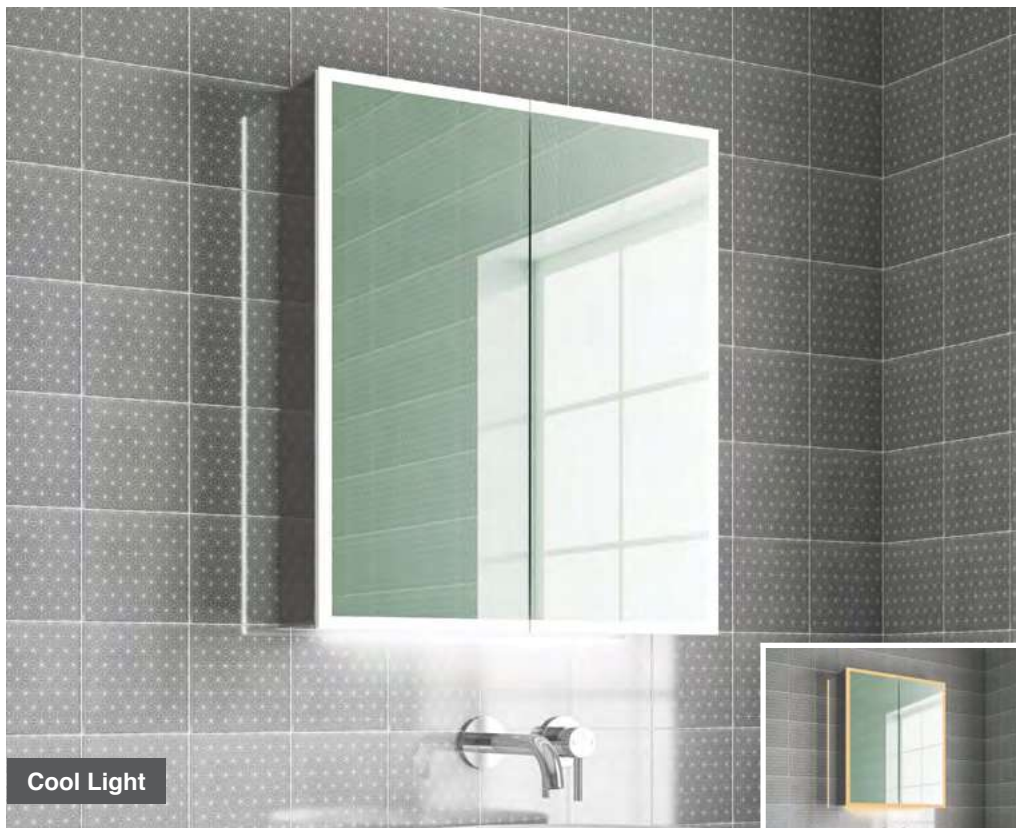

LED Mirror Cabinets

Sky 50

H 700 x W 500 x D 130mm

MLCASKY50 €601

Features

- LED Aluminium Mirror Cabinet
- Multi Functional Infrared Sensor Controls Light from Cool - Warm & Brightness with Memory Function
- Ambient Downlight
- Soft Close Left Hand Hinge Door
- 2 Adjustable Shelves
- Heated Demister Pad
- Charging Socket
- IP44

Maya 50

H 700 x W 500 x D 130mm

MLCAMAY50 €667

Features

- LED Aluminium Mirror Cabinet
- Multi Functional Infrared Sensor Controls Light from Cool - Warm & Brightness with Memory Function
- Ambient Downlight
- Soft Close Left Hand Hinge Door
- 2 Adjustable Shelves
- Heated Demister Pad
- Charging Socket
- Mirror Sides
- IP44

LED Mirror Cabinets

Maya 60

H 700 x W 600 x D 130mm

MLCAMAY60

€810

Features

- LED Aluminium Mirror Cabinet
- Multi Functional Infrared Sensor Controls Light from Cool - Warm & Brightness with Memory Function
- Ambient Downlight
- Soft Close Hinge Doors
- 2 Adjustable Shelves
- Heated Demister Pad
- Charging Socket
- Mirror Sides
- IP44