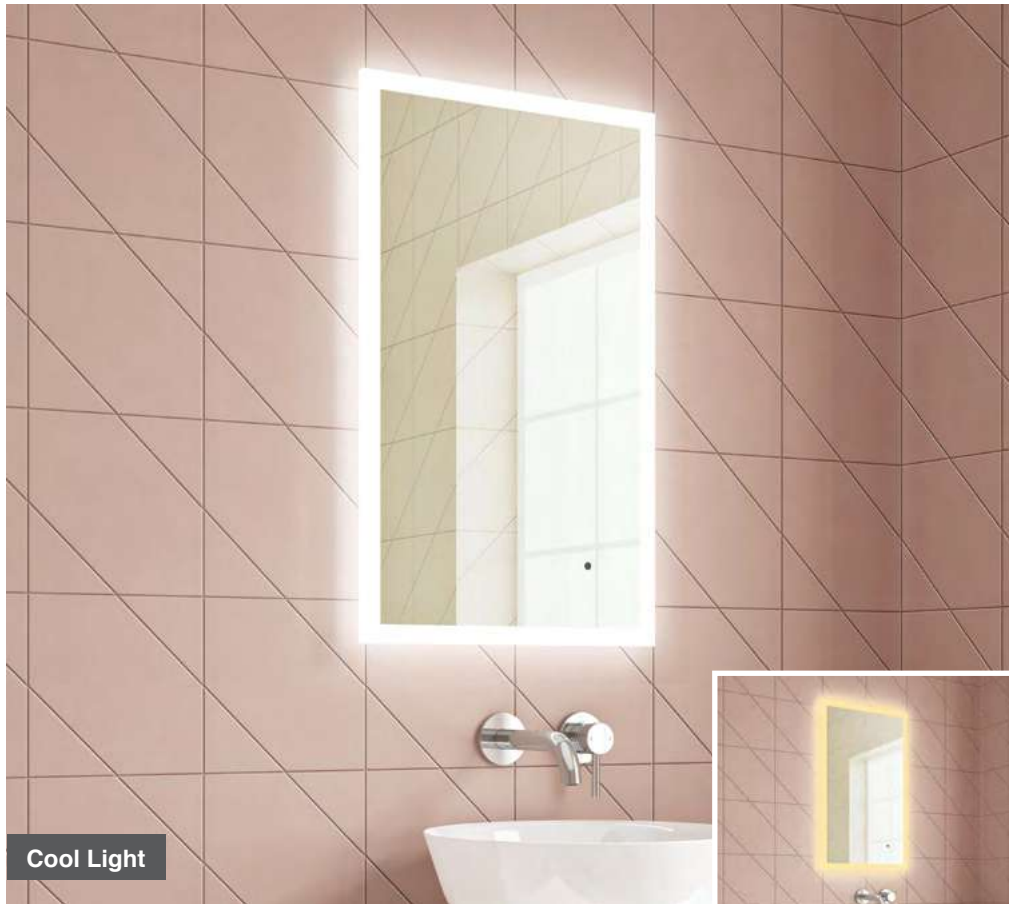

- LED Slimline Mirror
- Multi Functional Contactless Sensor Controls Light from Cool - Warm & Brightness with Memory Function
- Ambient Lighting
- Landscape or Portrait
- Heated Demister Pad
- IP44

Cool Light

Warm Light

Alice 120

H 600 x W 1200 x D 30mm

MLMIALI120

€584

Features

- LED Slimline Mirror
- Multi Functional Contactless Sensor Controls Light from Cool - Warm & Brightness with Memory Function
- Ambient Lighting
- Landscape or Portrait
- Heated Demister Pad
- IP44

LED Mirrors

Cool Light

Warm Light

Darcy 45

H 750 x W 450 x D 30mm

MLMIDAR45 €389

Features

- LED Slimline Mirror
- Multi Functional Contactless Sensor Controls Light from Cool - Warm & Brightness with Memory Function
- Ambient Lighting
- Landscape or Portrait
- Heated Demister Pad
- IP44