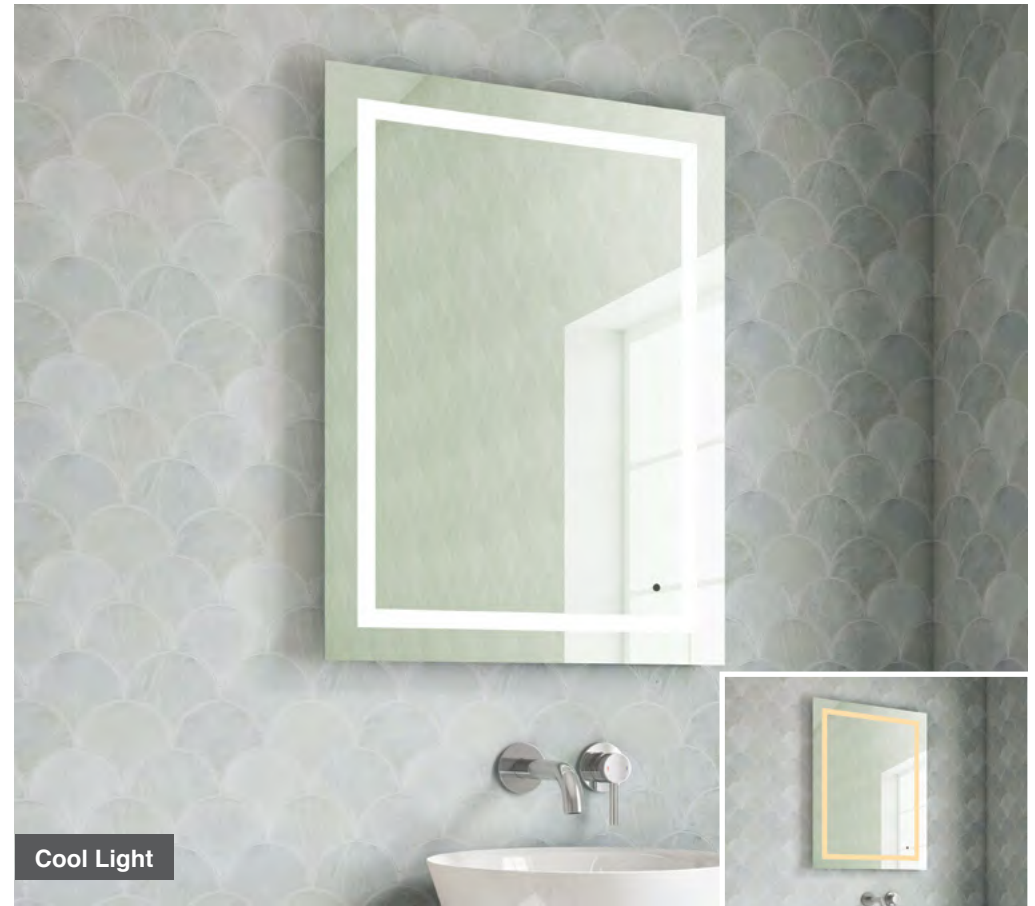

Cool Light

Warm Light

Zara 60

H 800 x W 600 x D 40mm

MLMIZAR60

€389

IP44

Features

- LED Mirror
- Multi Functional Contactless Sensor Controls Light from Cool - Warm & Brightness with Memory Function
- Landscape or Portrait
- Heated Demister Pad
- IP44