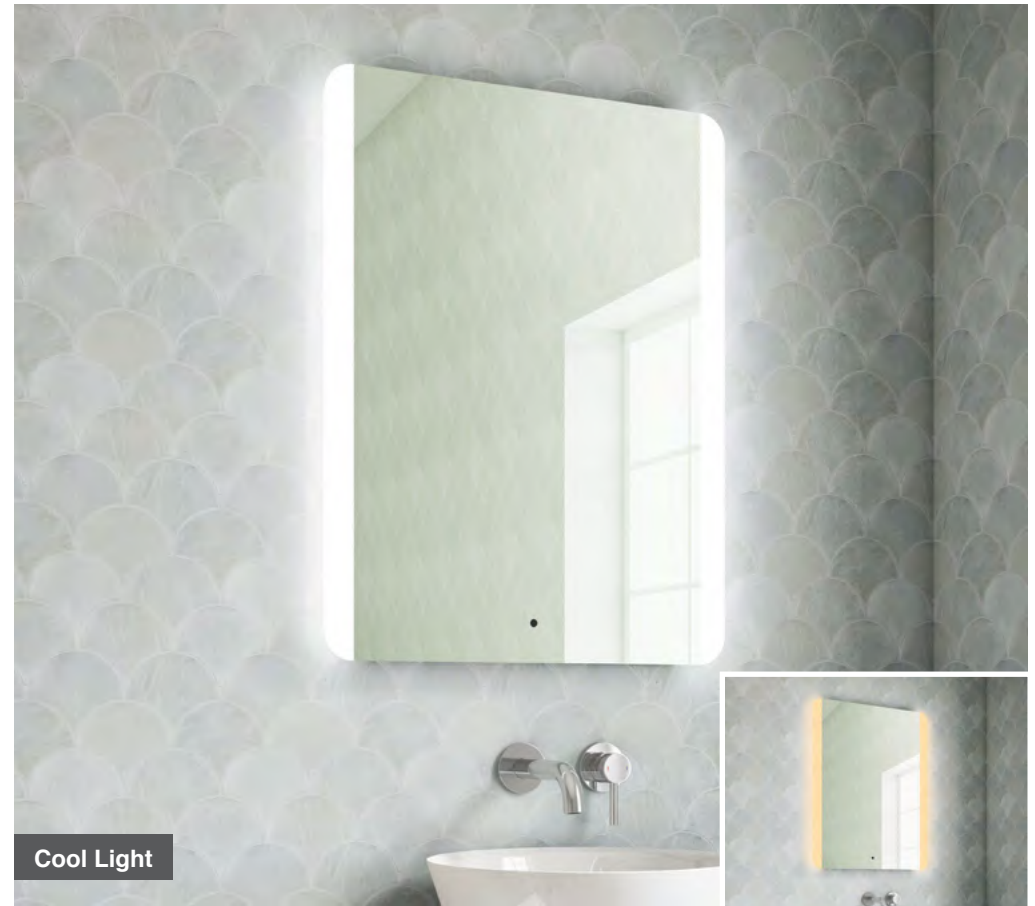

Beth 55

H 700 x W 550 x D 40mm

MLMIBET55 €355

IP44

Features

- LED Mirror
- Multi Functional Contactless Sensor Controls Light from Cool - Warm & Brightness with Memory Function
- Landscape or Portrait
- Heated Demister Pad
- IP44

LED Mirrors

Cool Light

Warm Light

Jane 45

H 700 x W 450 x D 50mm

MLMIJAN45

€355

Features

- LED Mirror
- Multi Functional Contactless Sensor Controls Light from Cool - Warm & Brightness with Memory Function
- Ambient Lighting
- Landscape or Portrait
- Heated Demister Pad
- Charging Socket
- IP44