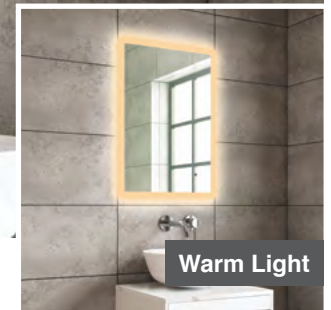

LED Mirrors

Cool Light

Warm Light

Lyle 45

H 800 x W 450 x D 30mm

MLMILYL45 €389

Features

- LED Slimline Mirror
- Multi Functional Contactless Sensor Controls Light from Cool - Warm & Brightness with Memory Function
- Ambient Lighting
- Landscape or Portrait
- Heated Demister Pad
- IP44

Cool Light

Warm Light

Lyle 50

H 700 x W 500 x D 30mm

MLMILYL50 €389

Features

- LED Slimline Mirror
- Multi Functional Contactless Sensor Controls Light from Cool - Warm & Brightness with Memory Function
- Ambient Lighting
- Landscape or Portrait
- Heated Demister Pad
- IP44