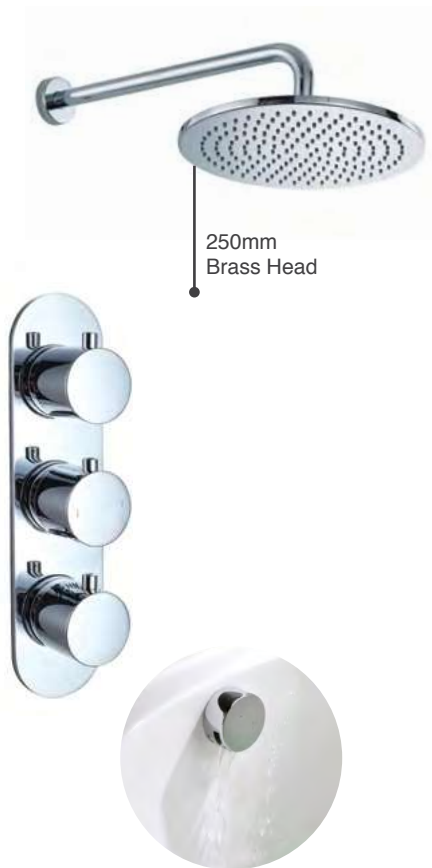

Desire Series

Bath Kit 1

- Desire **Slimline** Triple 2 Outlet Chrome Thermostatic Concealed Valve
- Round Overflow Bath Filler c/w Easy Clean Spring Waste
- Desire Round Shower Arm 300mm
- Desire Brass Shower Head 9 250mm

BATKIT1 €788

P 1.0

Minimum bar pressure required to outlet