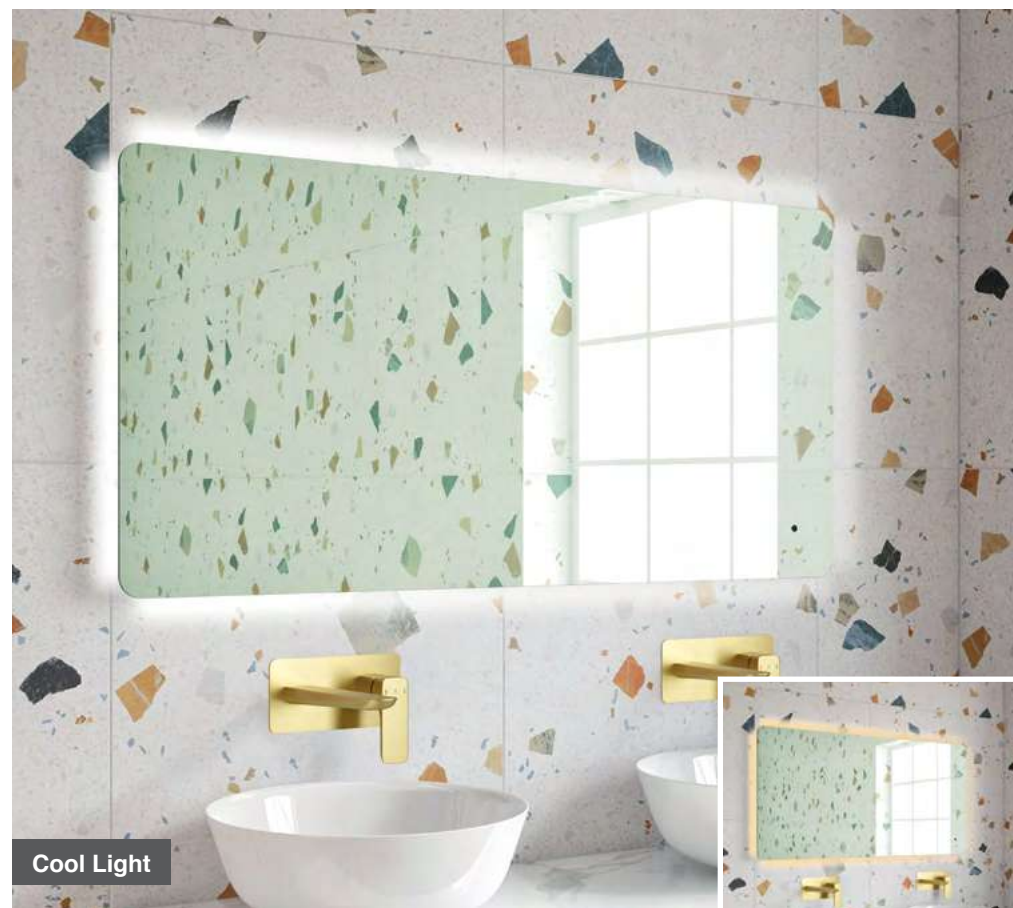

Cool Light

Warm Light

Alice 50

H 700 x W 500 x D 30mm

MLMIALI50 €355

Features

- LED Slimline Mirror
- Multi Functional Contactless Sensor Controls Light from Cool - Warm & Brightness with Memory Function
- Ambient Lighting
- Landscape or Portrait
- Heated Demister Pad
- IP44

LED Mirrors

Cool Light

Warm Light

Alice 60

H 800 x W 600 x D 30mm

MLMIALI60

€389

Features

- LED Slimline Mirror
- Multi Functional Contactless Sensor Controls Light from Cool - Warm & Brightness with Memory Function
- Ambient Lighting
- Landscape or Portrait
- Heated Demister Pad
- IP44

Cool Light