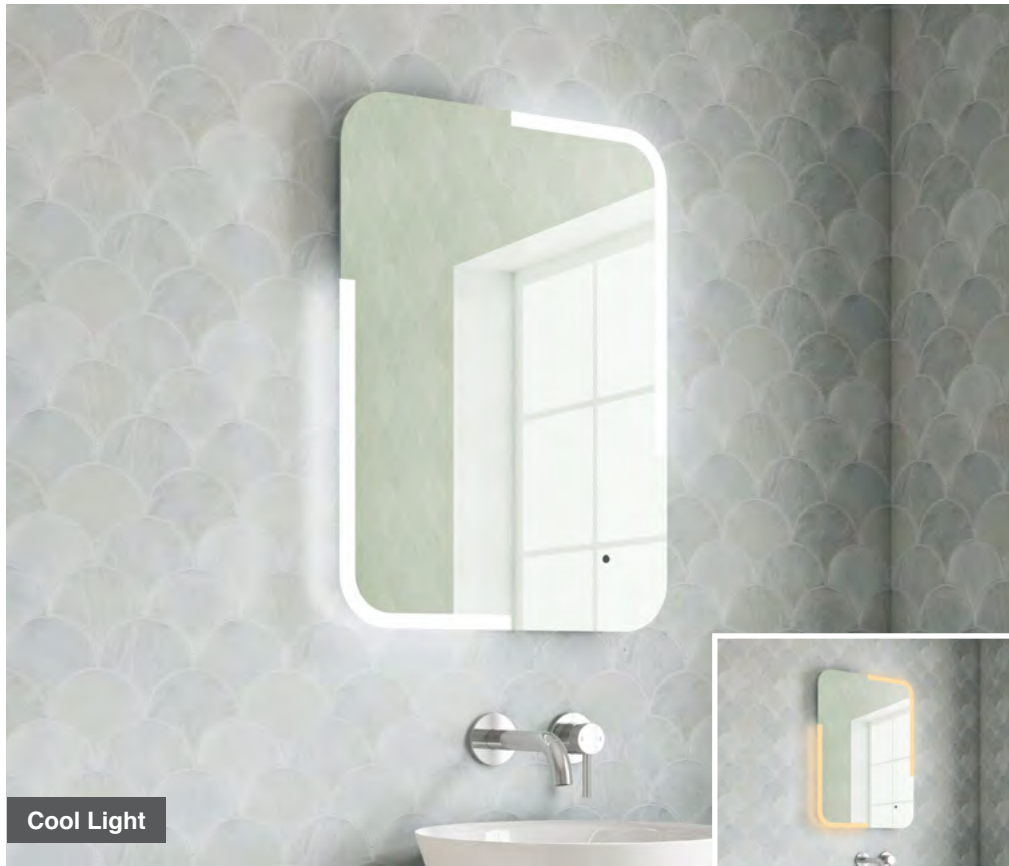

Audio Mirrors / Cabinets

Tara 50 Bluetooth

H 700 x W 500 x D 50mm

MLMITAR50BT

€517

Bluetooth™

Features

- LED Mirror
- Multi Functional Contactless Sensor Controls Light from Cool - Warm & Brightness with Memory Function
- Ambient Lighting
- Portrait
- Heated Demister Pad
- Charging Socket
- Bluetooth Audio
- IP44