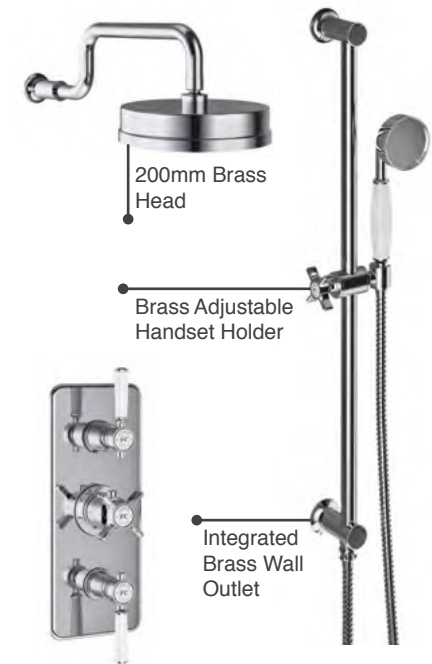

Shower Trays

Work Surfaces

Farnham Traditional Shower Kit 1

- 410mm Traditional Shower Arm
- 200mm Brass Shower Head with Rub Clean Nozzles
- Adjustable Sliding Rail Kit integrated Brass Wall Outlet
- Brass Adjustable Handset Holder
- Brass / Ceramic Handset
- Standard Chrome Hose 1.5m
- Triple 2 Outlet Thermostatic Concealed Valve

FARSHOKIT1

€1,097

P 1.0

P Minimum bar pressure required to outlet