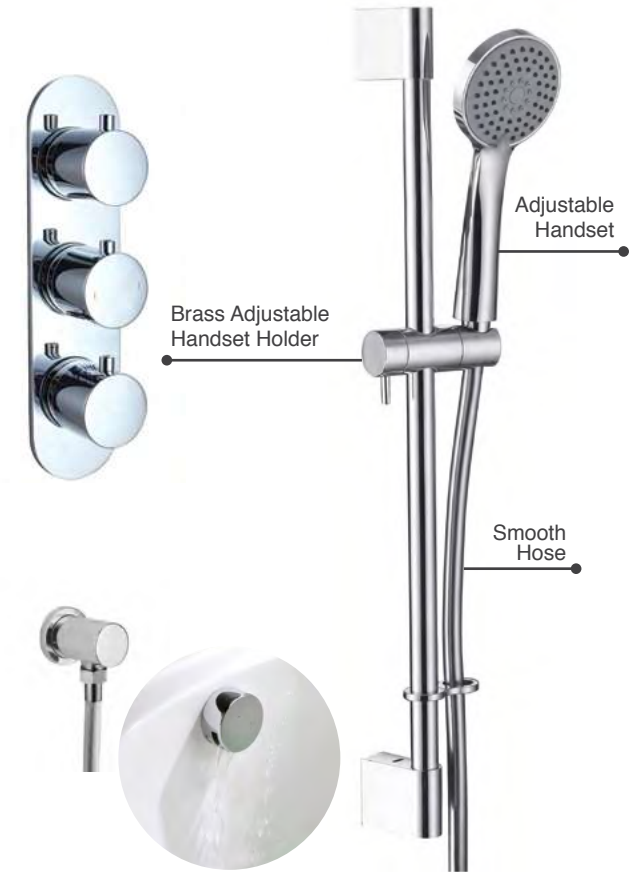

BATKIT4 €696

P 1.0

Bath Kit 5

- Desire **Slimline** Dual 2 Outlet Chrome Thermostatic Concealed Valve c/w Handset Holder, Head & Hose
- Bath Spout

BATKIT5 €658

P 1.0

Bath Kit 6

- Desire **Slimline** Triple 2 Outlet Chrome Thermostatic Concealed Valve
- Desire Sliding Rail Kit 2
- Desire Round Wall Outlet
- Round Overflow Bath Filler c/w Easy Clean Spring Waste