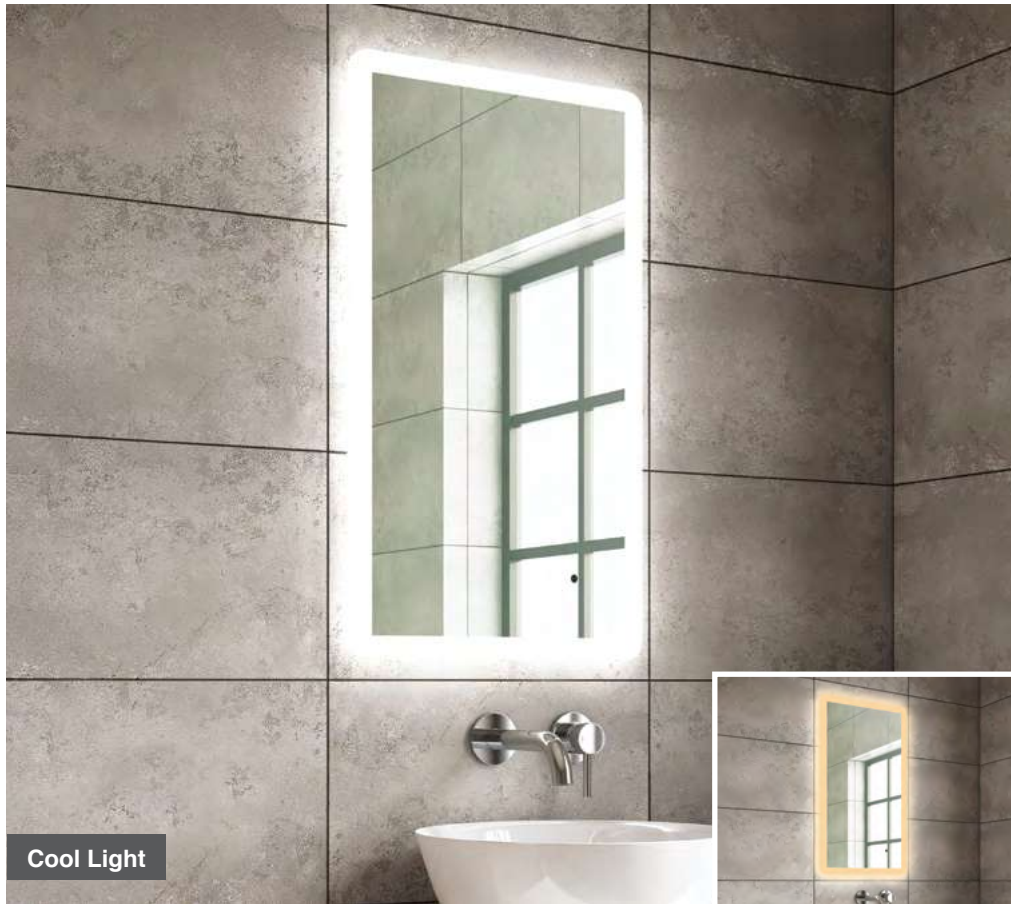

H 800 x W 600 x D 40mm

MLMIZAR60

€389

IP44

Features

- LED Mirror
- Multi Functional Contactless Sensor Controls Light from Cool - Warm & Brightness with Memory Function
- Landscape or Portrait
- Heated Demister Pad
- IP44

LED Mirrors

Cool Light

Warm Light

Lyle 45

H 800 x W 450 x D 30mm

MLMILYL45 €389

Features

- LED Slimline Mirror
- Multi Functional Contactless Sensor Controls Light from Cool - Warm & Brightness with Memory Function
- Ambient Lighting
- Landscape or Portrait
- Heated Demister Pad
- IP44

Cool Light

Warm Light

Lyle 50

H 700 x W 500 x D 30mm

MLMILYL50 €389

Features

- LED Slimline Mirror
- Multi Functional Contactless Sensor Controls Light from Cool - Warm & Brightness with Memory Function
- Ambient Lighting
- Landscape or Portrait
- Heated Demister Pad
- IP44