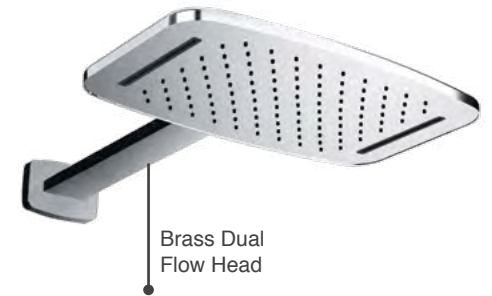

Desire Series

Shower Kit 15

- Desire Round Triple 3 Outlet Thermostatic Concealed Valve
- Desire Round Wall Outlet & Handset Holder Kit 1
- Desire Brass Dual Flow Shower Head 1

SHOKIT15

€1,391

P 1.0

Shower Kit 16

- Desire Round Triple 3 Outlet Thermostatic Concealed Valve
- Desire Sliding Rail Kit 5
- Desire Brass Dual Flow Shower Head 1
- Desire Round Wall Outlet

SHOKIT16

€1,500

P 1.0

Shower Kit 17

- Desire Square Triple 3 Outlet Thermostatic Concealed Valve
- Desire Square Wall Outlet & Handset Holder Kit 2
- Desire Brass Dual Flow Shower Head 3

SHOKIT17

€1,357

P 1.0