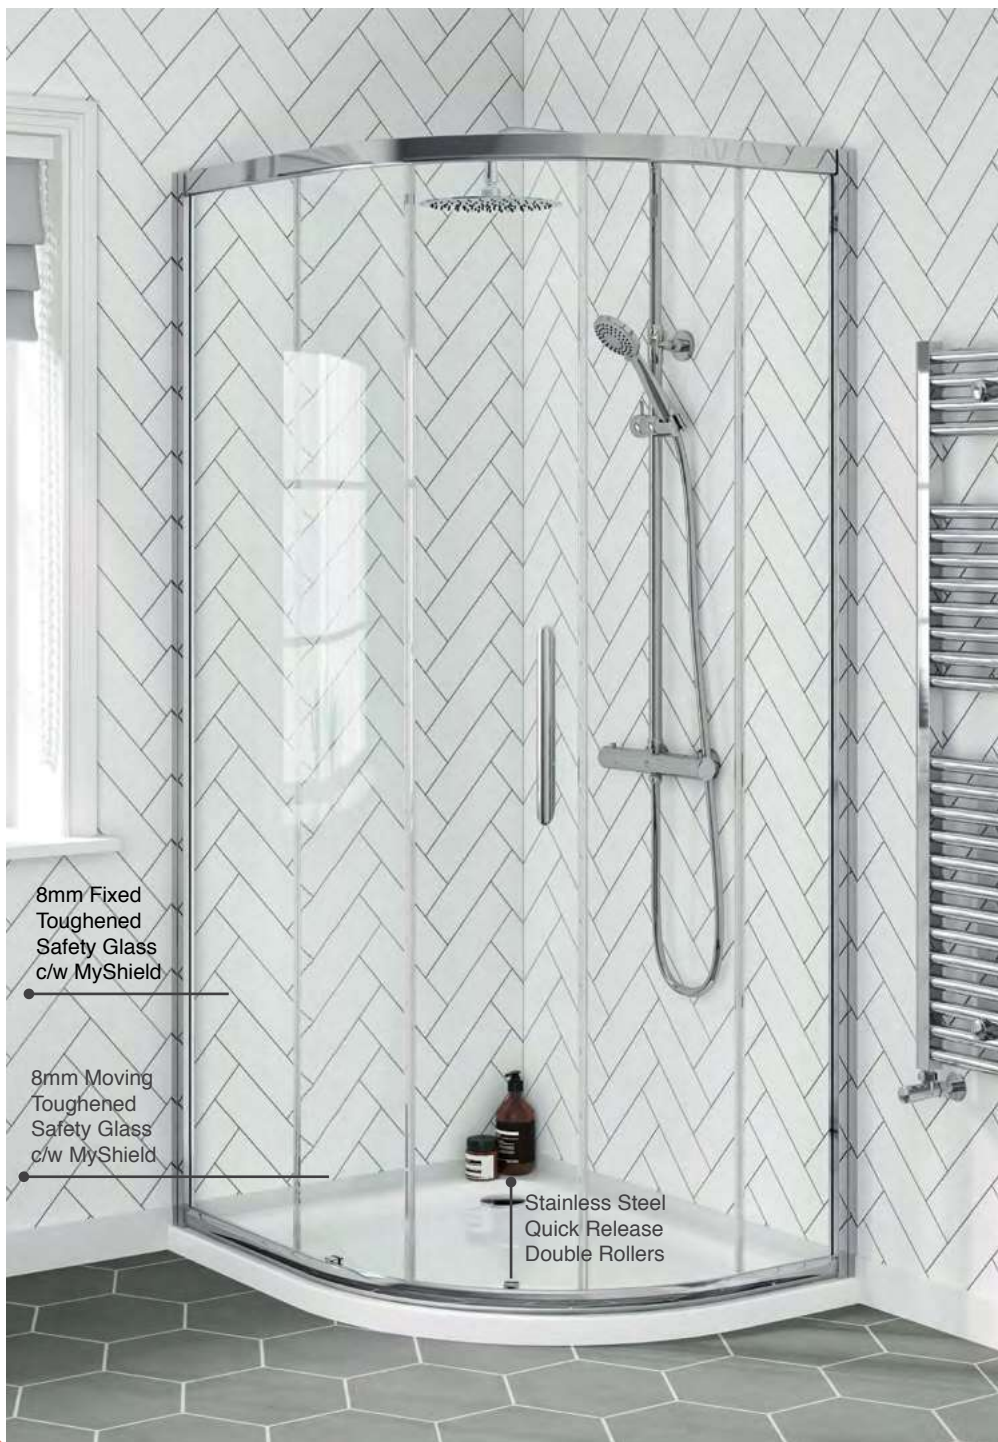

MY8 - 1 Door Quadrant

Size (mm) - 900

Lifetime Guarantee (Subject to within Terms and Conditions)

- **8mm** Toughened Safety Glass to EN12150 and CE Approved (8mm Fixed and 8mm Moving Glass)
- MyShield Easy Clean Glass and High Polished Chrome Profiles
- 1950mm High
- Smooth Glide Double Quick Release Stainless Steel Rollers
- Quality Chrome Double Handle
- Concealed Cover Strips
- Reversible Door & Easy to Install
- Extension Profile Available – Extra 20mm

Code	Size (mm)	Adjustment (mm)	Width Access (mm)	Price
MY8QD1D90	900	860-880	440	€1,014

If required a 20mm extension profile is available. Code MY8EX20 - **€128**

All shower doors, wetroom panels & bath screens feature MyShield Easy Clean Glass, this helps to prevent the build up of lime scale, dirt and soap allowing the glass to be easily cleaned.