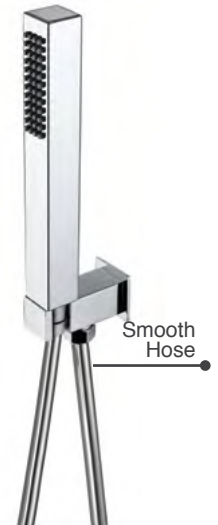

Desire Series

Shower Kit 15

- Desire Round Triple 3 Outlet Thermostatic Concealed Valve
- Desire Round Wall Outlet & Handset Holder Kit 1
- Desire Brass Dual Flow Shower Head 1

SHOKIT15

€1,391

P 1.0

Shower Kit 16

- Desire Round Triple 3 Outlet Thermostatic Concealed Valve
- Desire Sliding Rail Kit 5
- Desire Brass Dual Flow Shower Head 1
- Desire Round Wall Outlet

SHOKIT16

€1,500

P 1.0

Shower Kit 17

- Desire Square Triple 3 Outlet Thermostatic Concealed Valve
- Desire Square Wall Outlet & Handset Holder Kit 2
- Desire Brass Dual Flow Shower Head 3

SHOKIT17

€1,357

P 1.0