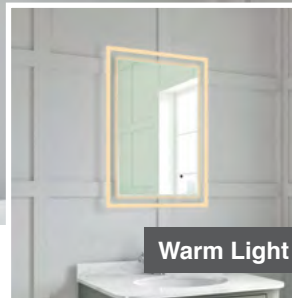

Clara 50

H 700 x W 500 x D 13mm

MLMICLA50

€116

Features

- 4mm Mirror Bonded to 5mm
- 10mm Bevel Edge
- Landscape or Portrait

Clara 60

H 800 x W 600 x D 13mm

MLMICLA60

€148

Features

- 4mm Mirror Bonded to 5mm
- 10mm Bevel Edge
- Landscape or Portrait

LED Mirrors

Cool Light

Warm Light

Farnham 50