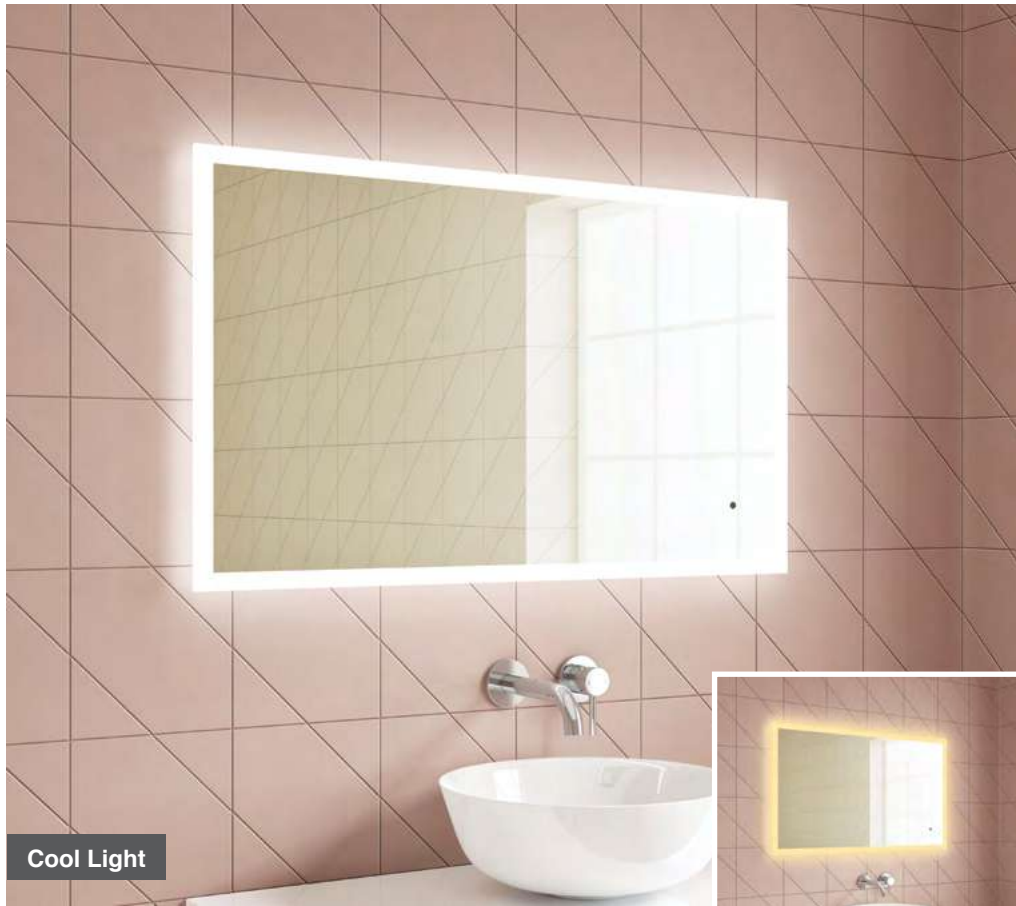

LED Mirrors

Cool Light

Warm Light

Darcy 45

H 750 x W 450 x D 30mm

MLMIDAR45 €389

Features

- LED Slimline Mirror
- Multi Functional Contactless Sensor Controls Light from Cool - Warm & Brightness with Memory Function
- Ambient Lighting
- Landscape or Portrait
- Heated Demister Pad
- IP44

Cool Light

Warm Light

Darcy 60

H 800 x W 600 x D 30mm

MLMIDAR60 €421

Features

- LED Slimline Mirror
- Multi Functional Contactless Sensor Controls Light from Cool - Warm & Brightness with Memory Function
- Ambient Lighting
- Landscape or Portrait
- Heated Demister Pad
- IP44

LED Mirrors

Darcy 100

H 600 x W 1000 x D 30mm

MLMIDAR100 €539

Features

- LED Slimline Mirror
- Multi Functional Contactless Sensor Controls Light from Cool - Warm & Brightness with Memory Function
- Ambient Lighting
- Landscape or Portrait
- Heated Demister Pad
- IP44

Darcy 120

H 600 x W 1200 x D 30mm

MLMIDAR120 €618

Features

- LED Slimline Mirror
- Multi Functional Contactless Sensor Controls Light from Cool - Warm & Brightness with Memory Function
- Ambient Lighting
- Landscape or Portrait
- Heated Demister Pad
- IP44