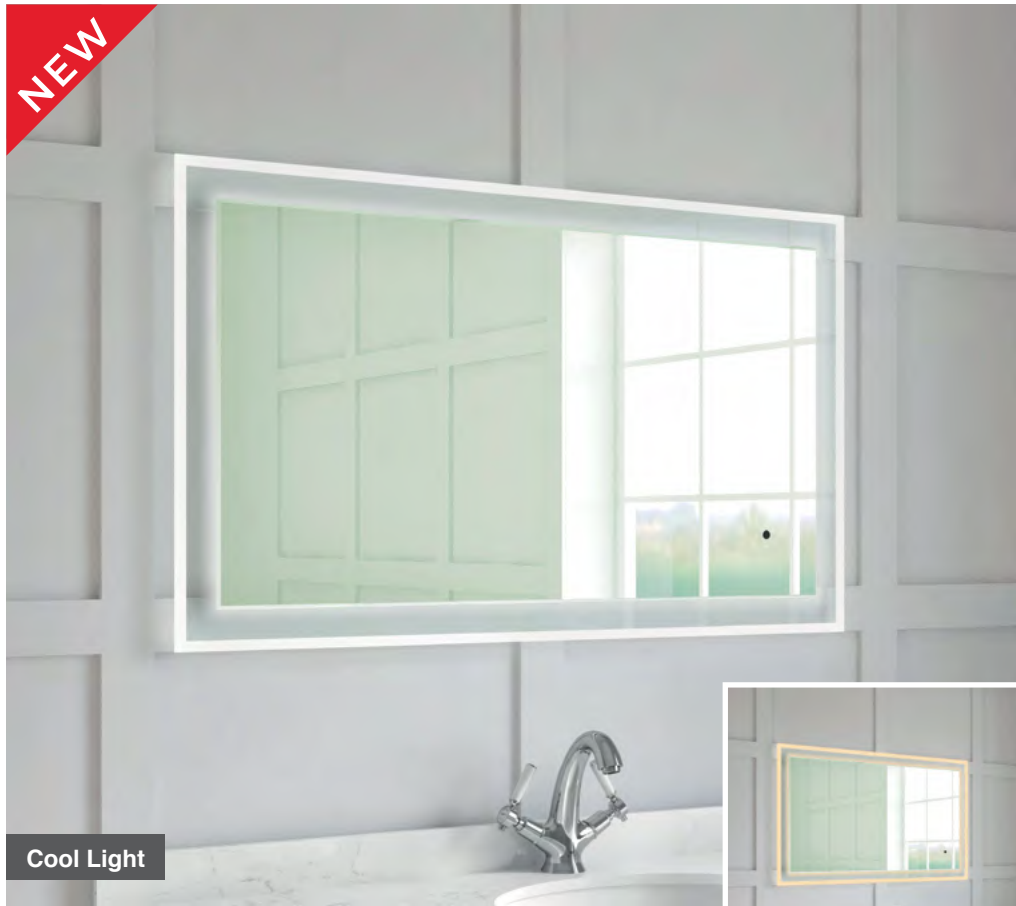

H 700 x W 500 x D 30mm

MLMIFAR50 €478

Features

- LED Mirror
- Multi Functional Contactless Sensor Controls Light from Cool - Warm Brightness with Memory Function
- Ambient Lighting
- Landscape or Portrait
- Heated Demister Pad
- IP44

Cool Light

Warm Light

Farnham 60

H 800 x W 600 x D 30mm

MLMIFAR60 €539

Features

- LED Mirror
- Multi Functional Contactless Sensor Controls Light from Cool - Warm Brightness with Memory Function
- Ambient Lighting
- Landscape or Portrait
- Heated Demister Pad
- IP44

LED Mirrors

Farnham 100

H 600 x W 1000 x D 30mm

MLMIFAR100

€598

Features

- LED Mirror
- Multi Functional Contactless Sensor Controls Light from Cool - Warm Brightness with Memory Function
- Ambient Lighting
- Landscape or Portrait
- Heated Demister Pad
- IP44