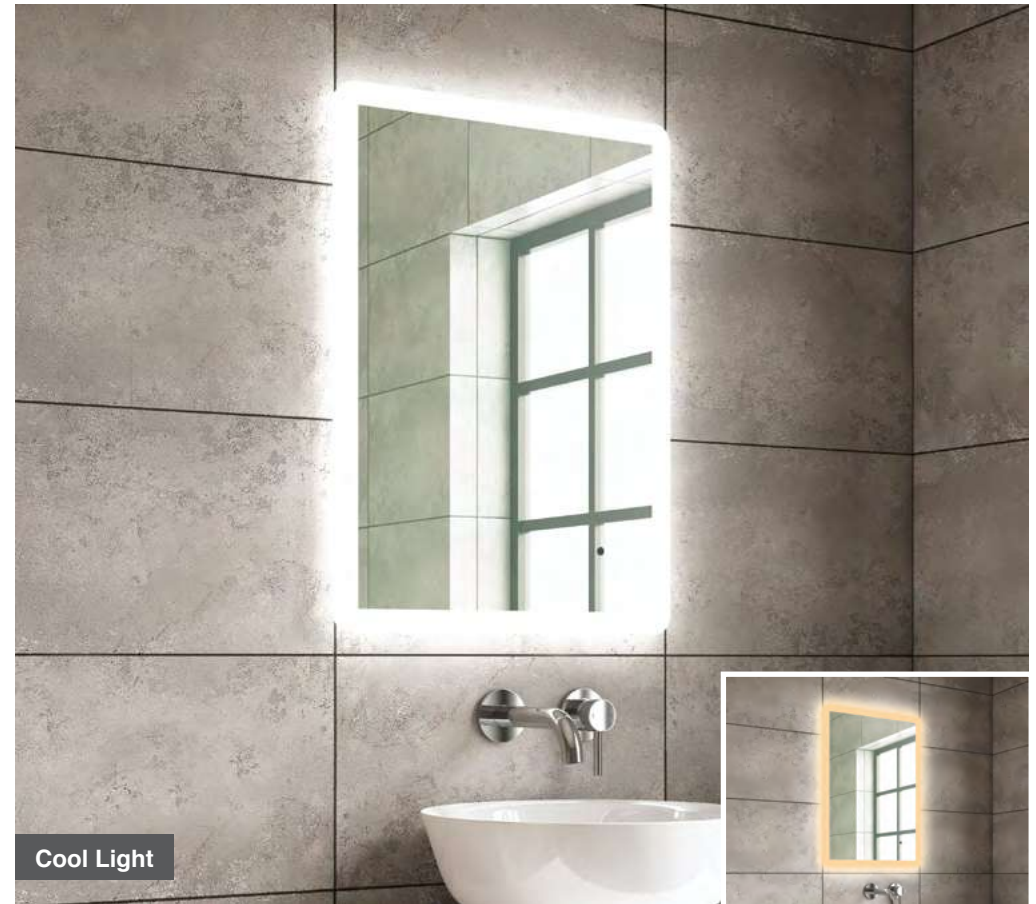

H 800 x W 600 x D 40mm

MLMIZAR60

€389

IP44

Features

- LED Mirror
- Multi Functional Contactless Sensor Controls Light from Cool - Warm & Brightness with Memory Function
- Landscape or Portrait
- Heated Demister Pad
- IP44

LED Mirrors

Cool Light

Warm Light

Lyle 45

H 800 x W 450 x D 30mm

MLMILYL45 €389

Features

- LED Slimline Mirror
- Multi Functional Contactless Sensor Controls Light from Cool - Warm & Brightness with Memory Function
- Ambient Lighting
- Landscape or Portrait
- Heated Demister Pad
- IP44

Cool Light

Warm Light

Lyle 50

H 700 x W 500 x D 30mm

MLMILYL50 €389

Features

- LED Slimline Mirror
- Multi Functional Contactless Sensor Controls Light from Cool - Warm & Brightness with Memory Function
- Ambient Lighting
- Landscape or Portrait
- Heated Demister Pad
- IP44