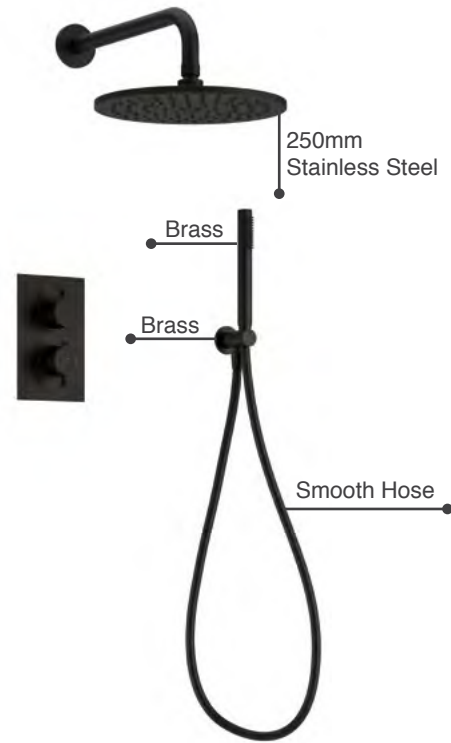

BE Shower Kit 1

- 300mm Shower Arm
- 250mm Ultra Slim Stainless Steel Shower Head
- Brass Wall Outlet / Handset Holder
- Brass Pencil Handset
- Premium Antibacterial PVC Shower Hose 1.5m
- 2 Way Control Thermostatic Concealed Valve
- Matt Black Electro Plated Finish

SHOKITBE1

€730

P 1.0

BE Series 2

- Cool Touch Thermostatic Exposed Valve
- 250mm Ultra Slim Stainless Steel Shower Head
- Adjustable Riser Rail
- Solid Brass Handset Holder
- 3 Mode Select Handset
- Premium Antibacterial PVC Shower Hose 1.5m
- Easy Fit Kit
- Matt Black Electro Plated Finish

MLSHBE2

€911

P 1.0

P Minimum bar pressure required to outlet