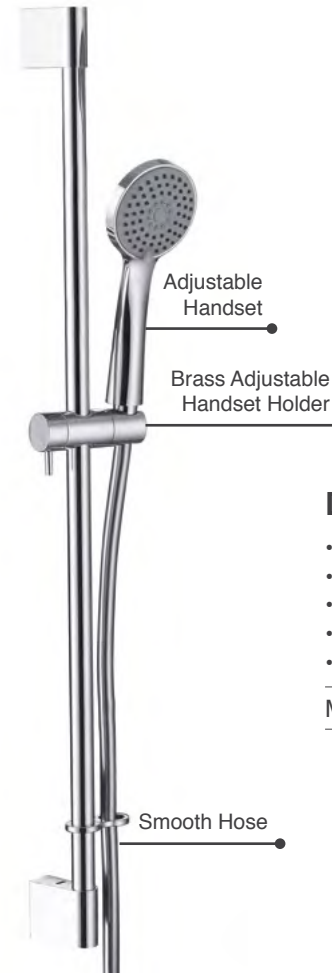

Adjustable Handset

Brass Adjustable Handset Holder

Desire Sliding Rail Kit 6

- **Extra Long 1m Adjustable Sliding Rail Kit**
- Chrome Adjustable Handset
- Solid Brass Chrome Plated Handset Holder
- Hose Retainer
- Premium Antibacterial PVC Hose 1.5m

MLSHDEKI6

€170

Smooth Hose

Wall outlet required if using with concealed valve.