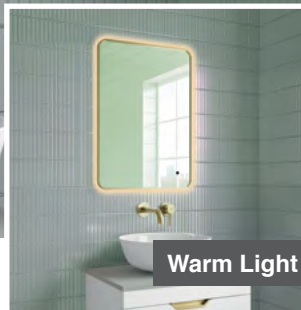

LED Mirrors

Cool Light

Warm Light

Quin 50

H 700 x W 500 x D 38mm

MLMIQUI50 €539

Features

- Brushed Brass Framed LED Mirror
- Multi Functional Contactless Sensor Controls Light from Cool - Warm & Brightness with Memory Function
- Ambient Lighting
- Landscape or Portrait
- Heated Demister Pad
- IP44 Rating

Cool Light

Warm Light

Quin 60

H 800 x W 600 x D 38mm

MLMIQUI60 €598

Features

- Brushed Brass Framed LED Mirror
- Multi Functional Contactless Sensor Controls Light from Cool - Warm & Brightness with Memory Function
- Ambient Lighting
- Landscape or Portrait
- Heated Demister Pad
- IP44 Rating