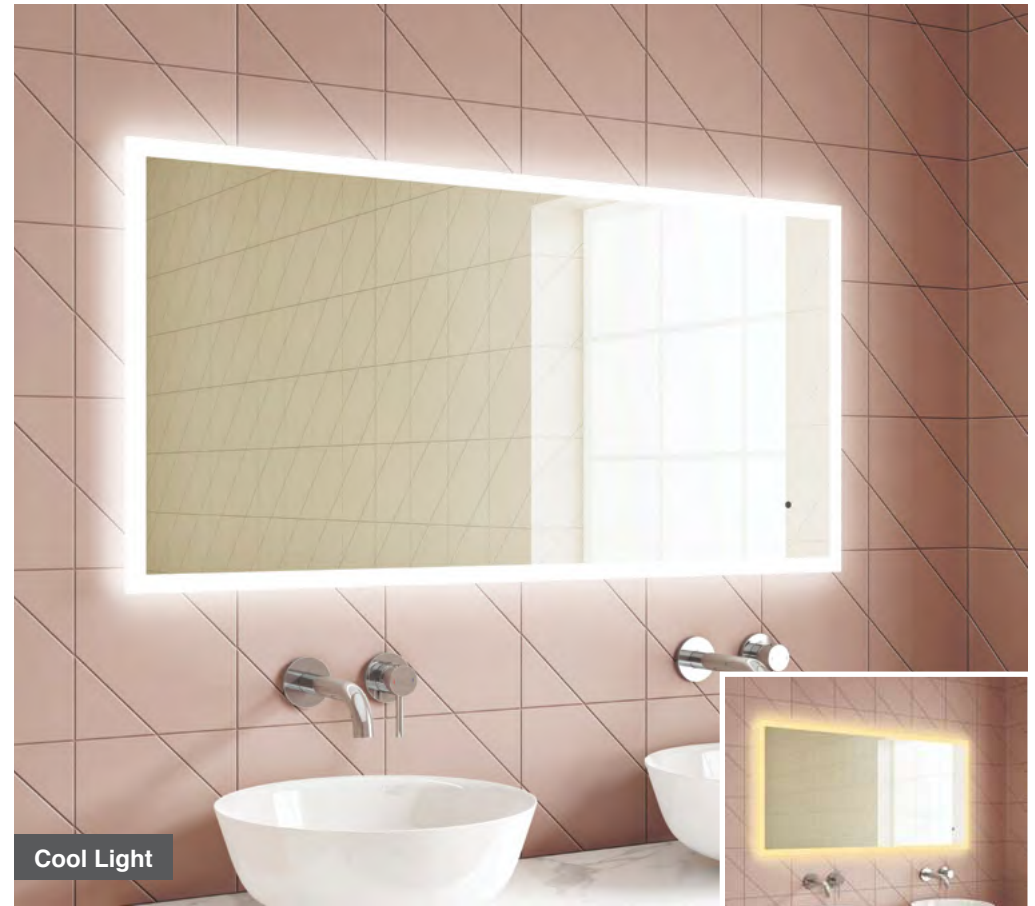

Cool Light

Warm Light

Darcy 60

H 800 x W 600 x D 30mm

MLMIDAR60 €421

Features

- LED Slimline Mirror
- Multi Functional Contactless Sensor Controls Light from Cool - Warm & Brightness with Memory Function
- Ambient Lighting
- Landscape or Portrait
- Heated Demister Pad
- IP44

LED Mirrors

Darcy 100

H 600 x W 1000 x D 30mm

MLMIDAR100 €539

Features

- LED Slimline Mirror
- Multi Functional Contactless Sensor Controls Light from Cool - Warm & Brightness with Memory Function
- Ambient Lighting
- Landscape or Portrait
- Heated Demister Pad
- IP44

Darcy 120

H 600 x W 1200 x D 30mm

MLMIDAR120 €618

Features

- LED Slimline Mirror
- Multi Functional Contactless Sensor Controls Light from Cool - Warm & Brightness with Memory Function
- Ambient Lighting
- Landscape or Portrait
- Heated Demister Pad
- IP44