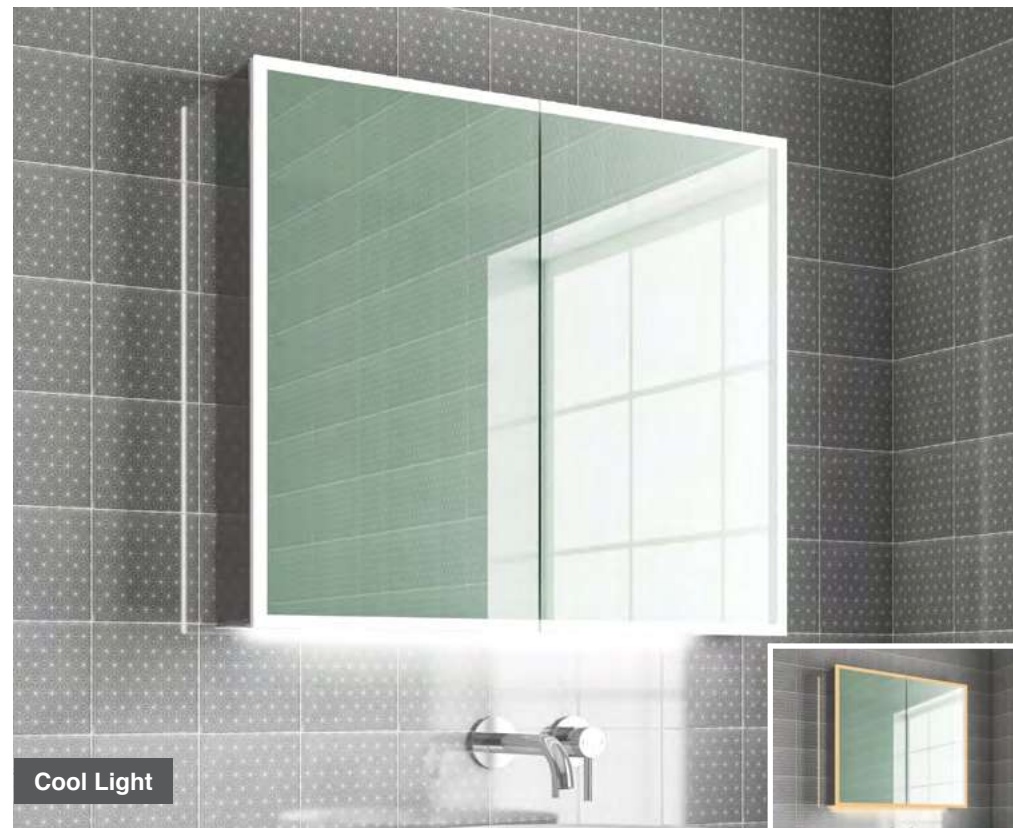

Maya 50

H 700 x W 500 x D 130mm

MLCAMAY50 €667

Features

- LED Aluminium Mirror Cabinet
- Multi Functional Infrared Sensor Controls Light from Cool - Warm & Brightness with Memory Function
- Ambient Downlight
- Soft Close Left Hand Hinge Door
- 2 Adjustable Shelves
- Heated Demister Pad
- Charging Socket
- Mirror Sides
- IP44

LED Mirror Cabinets

Maya 60

H 700 x W 600 x D 130mm

MLCAMAY60

€810

Features

- LED Aluminium Mirror Cabinet
- Multi Functional Infrared Sensor Controls Light from Cool - Warm & Brightness with Memory Function
- Ambient Downlight
- Soft Close Hinge Doors
- 2 Adjustable Shelves
- Heated Demister Pad
- Charging Socket
- Mirror Sides
- IP44

Maya 80

H 700 x W 800 x D 130mm

MLCAMAY80

€925

Features

- LED Aluminium Mirror Cabinet
- Multi Functional Infrared Sensor Controls Light from Cool - Warm & Brightness with Memory Function
- Ambient Downlight
- Soft Close Hinge Doors
- 2 Adjustable Shelves
- Heated Demister Pad
- Charging Socket
- Mirror Sides
- IP44