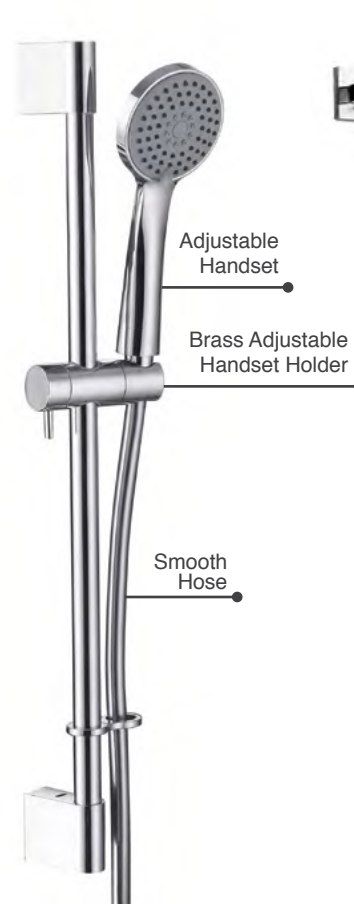

Shower Kit 5

- Desire Round Dual 2 Outlet Thermostatic Concealed Valve
- Desire Sliding Rail Kit 2
- Desire Round Wall Outlet
- Desire Round Shower Arm 300mm
- Desire SS Shower Head 4 250mm

SHOKIT5 €738

P 1.0