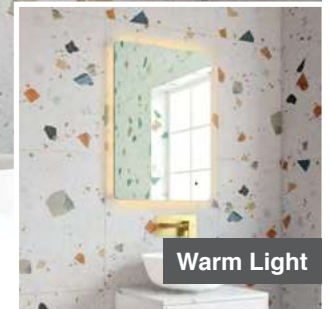

LED Mirrors

Cool Light

Warm Light

Alice 45

H 800 x W 450 x D 30mm

MLMIALI45 €355

Features

- LED Slimline Mirror
- Multi Functional Contactless Sensor Controls Light from Cool - Warm & Brightness with Memory Function
- Ambient Lighting
- Landscape or Portrait
- Heated Demister Pad
- IP44

Cool Light

Warm Light

Alice 50

H 700 x W 500 x D 30mm

MLMIALI50 €355

Features

- LED Slimline Mirror
- Multi Functional Contactless Sensor Controls Light from Cool - Warm & Brightness with Memory Function
- Ambient Lighting
- Landscape or Portrait
- Heated Demister Pad
- IP44