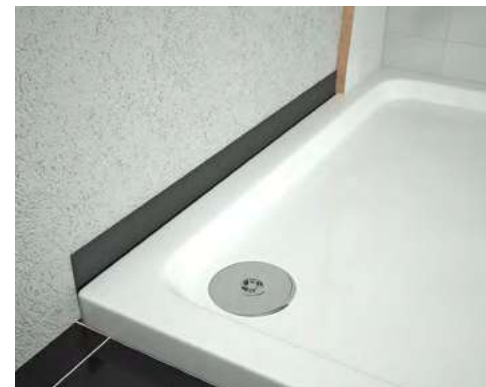

Flexi-Seal

Flexible Waterproof Seal

FS1.8	1.8 Metre Flexi-Seal	€32
FS2	2 Metre Flexi-Seal	€35
FS2.5	2.5 Metre Flexi-Seal	€40
FS3	3 Metre Flexi-Seal	€52
FS3.2	3.2 Metre Flexi-Seal	€55
FS4	4 Metre Flexi-Seal	€67
FS20	20 Metre Flexi-Seal	€313