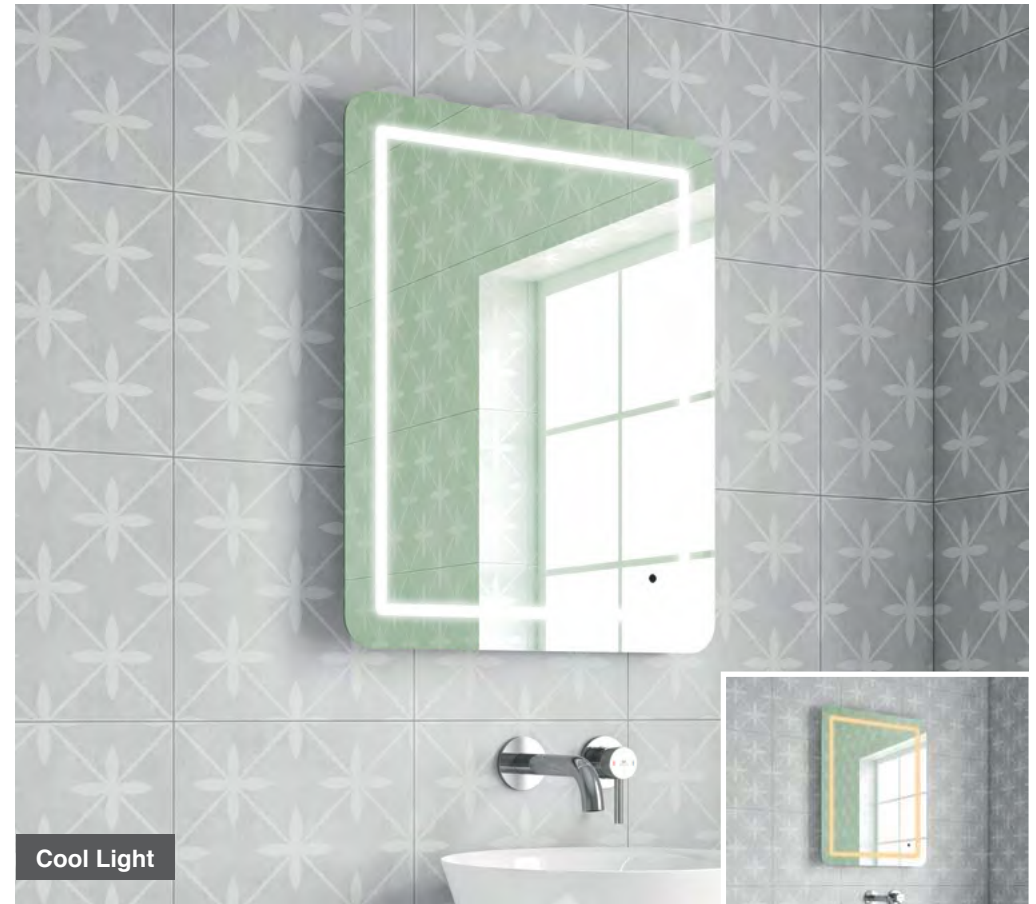

Cool Light

Warm Light

Jane 60

H 800 x W 600 x D 50mm

MLMIJAN60

€389

Features

- LED Mirror
- Multi Functional Contactless Sensor Controls Light from Cool - Warm & Brightness with Memory Function
- Ambient Lighting
- Landscape or Portrait
- Heated Demister Pad
- Charging Socket
- IP44

LED Mirrors

Cool Light

Warm Light

Mona 70

H 500 x W 700 x D 40mm

MLMIMON70 €323

Features

- LED Mirror
- Multi Functional Contactless Sensor Controls Light from Cool - Warm & Brightness with Memory Function
- Ambient Lighting
- Landscape or Portrait
- Heated Demister Pad
- IP44

Cool Light

Warm Light

Iris 55

H 700 x W 550 x D 40mm

MLMIIRI55 €345

Features

- LED Mirror
- Multi Functional Contactless Sensor Controls Light from Cool - Warm & Brightness with Memory Function
- Landscape or Portrait
- Heated Demister Pad
- IP44