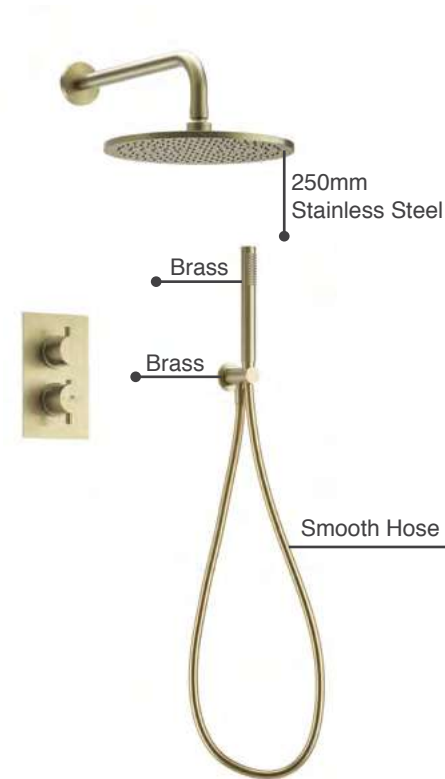

Brushed Brass

Brushed Brass Shower Kit 1

- 300mm Shower Arm
- 250mm Brass Shower Head
- Brass Wall Outlet / Handset Holder
- Brass Pencil Handset
- Premium Antibacterial PVC Shower Hose 1.5m
- 2 Way Control Thermostatic Concealed Valve
- Brushed Brass Electro Plated Finish

SHOKITBB1

€1,148

P 1.0