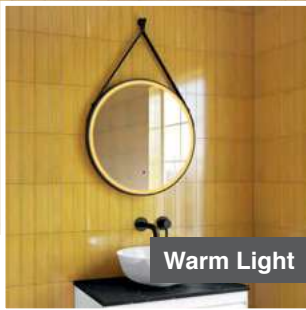

H 1000 x W 1000 x D 30mm

MLMIZAN100

€839

Features

- LED Slimline Mirror
- Multi Functional Contactless Sensor Controls Light from Cool - Warm & Brightness with Memory Function
- Ambient Lighting
- Heated Demister Pad
- IP44

LED Mirrors

Cool Light

Warm Light

Neve 60

H 900 x W 600 x D 38mm

MLMINEV60 €456

Features

- Black Framed LED Mirror with Strap
- Multi Functional Contactless Sensor Controls Light from Cool - Warm & Brightness with Memory Function
- Heated Demister Pad
- IP44